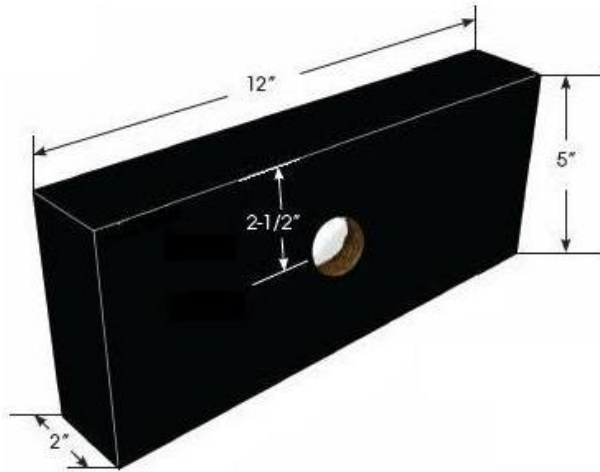

PRODUCT SPECIFICATIONS

Display Pods & Signs

Apr 2019

**For single wall spout
on slatwall**

or single hole deck faucet