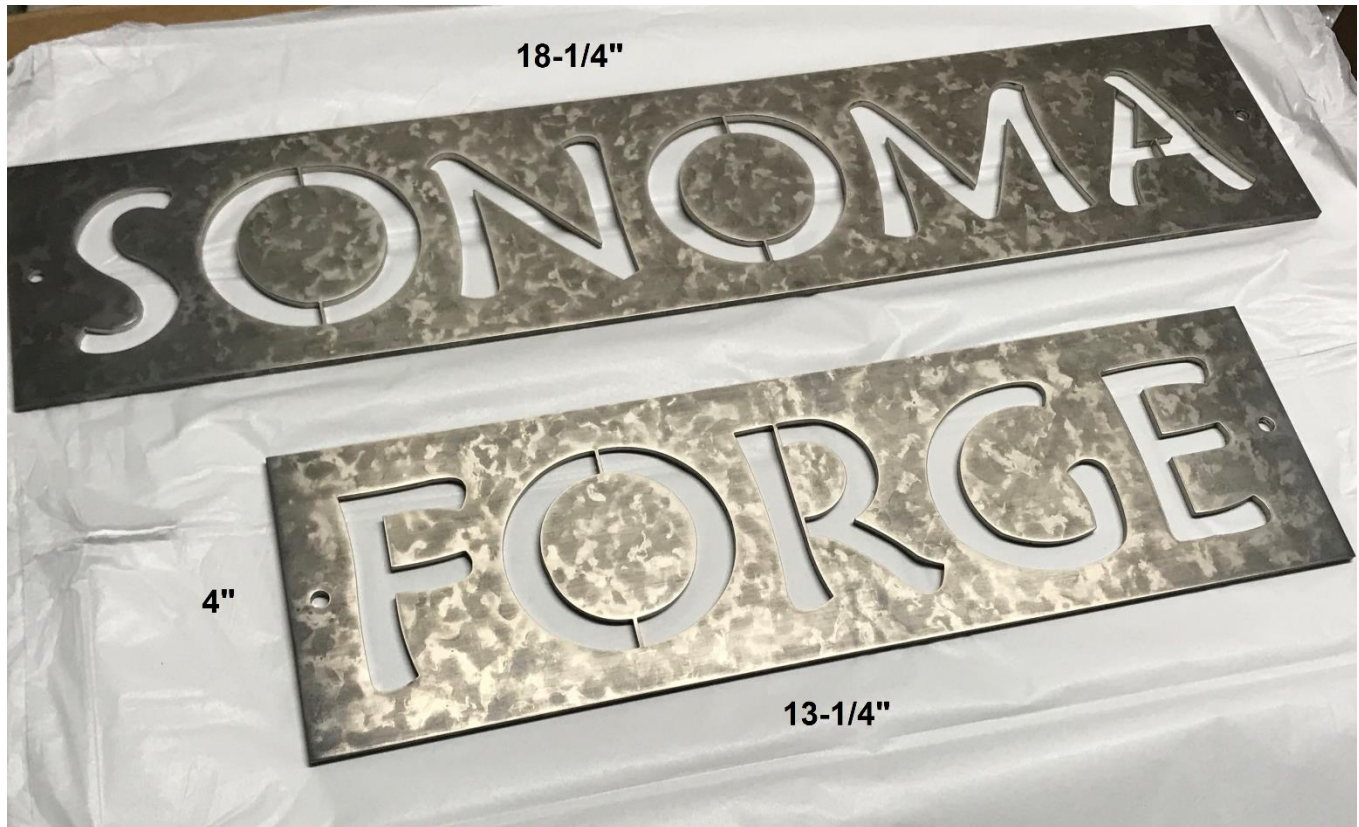

## Display Pods & Signs

Apr 2019

**SONOMA FORGE SIGN with logo**

**Sonoma Forge decal (3/4" x 1")**

# PRODUCT SPECIFICATIONS

Display Pods & Signs

Apr 2019

**SONOMA FORGE METAL SIGN - PLATED IN RUSTIC NICKEL  
(AVAILABLE IN OTHER FINISHES AS WELL)**

**18-1/4" X 4" AND 13-1/4" X 4"**