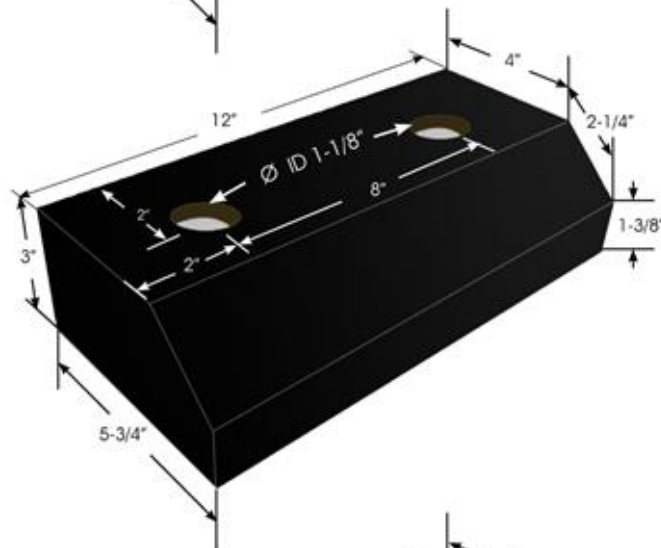

## Display Pods & Signs

Apr 2019

**For single-hole  
deck faucets / spouts  
on slatwall**

**For 2-hole  
deck faucets  
on slatwall**

**For 3-hole  
deck faucets  
on slatwall**

## Display Pods & Signs

Apr 2019

**For 2-hole faucet  
with side spray  
on slatwall**

**For Sonoma Forge  
sign w/logo  
on slatwall**

**For Accessories  
or  
Concealed Showers  
on slatwall**

# PRODUCT SPECIFICATIONS

Display Pods & Signs

Apr 2019

**SHOWER BOARD (to right)**  
**CURRENT SIZE = 18" (w) X 36" (h)**  
**X 2" (deep) with cleat**

**Note: Board shown above is 24" wide (old size)**

**Also shown are**  
**Accessory Board**  
**Concealed Shower Board**