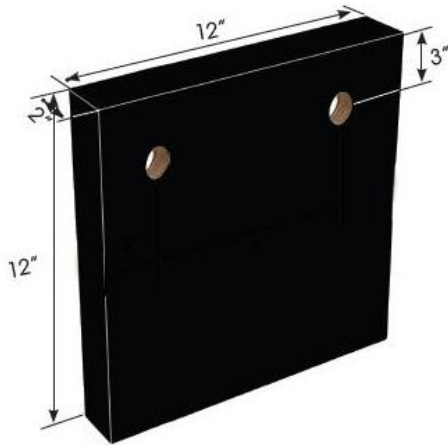

PRODUCT SPECIFICATIONS

Display Pods & Signs

Apr 2019

For WaterBridge floor mount tub filler

Can be used in combination with
Remote Tub Drain & Overflow