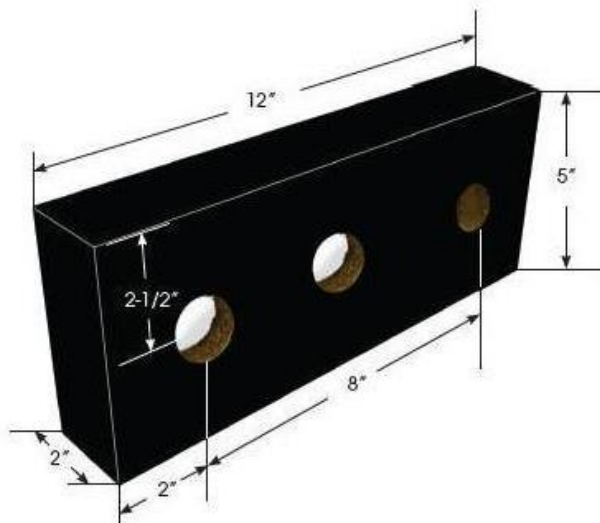

## Display Pods & Signs

Apr 2019

**For single wall spout  
on slatwall**

**or single hole deck faucet**

**For 2-hole wall faucet  
on slatwall**

**or 2-hole deck faucet**

**For 3-hole wall faucet  
on slatwall**

**or 3-hole deck faucet**