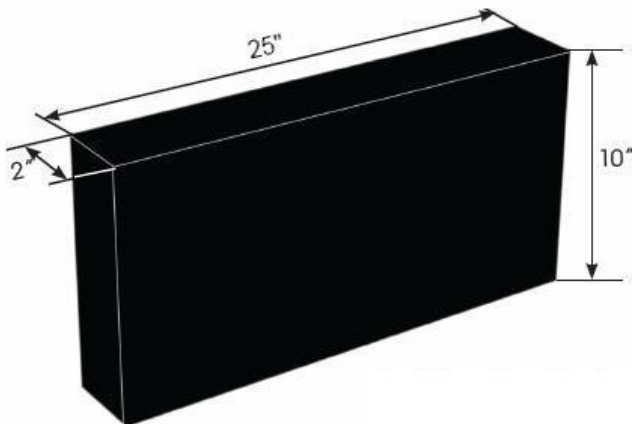

## Display Pods & Signs

Apr 2019

**For 2-hole faucet  
with side spray  
on slatwall**

**For Sonoma Forge  
sign w/logo  
on slatwall**

**For Accessories  
or  
Concealed Showers  
on slatwall**

# PRODUCT SPECIFICATIONS

Display Pods & Signs

Apr 2019

**SHOWER BOARD (to right)**  
**CURRENT SIZE = 18" (w) X 36" (h)**  
**X 2" (deep) with cleat**

**Note: Board shown above is 24" wide (old size)**

**Also shown are**  
**Accessory Board**  
**Concealed Shower Board**