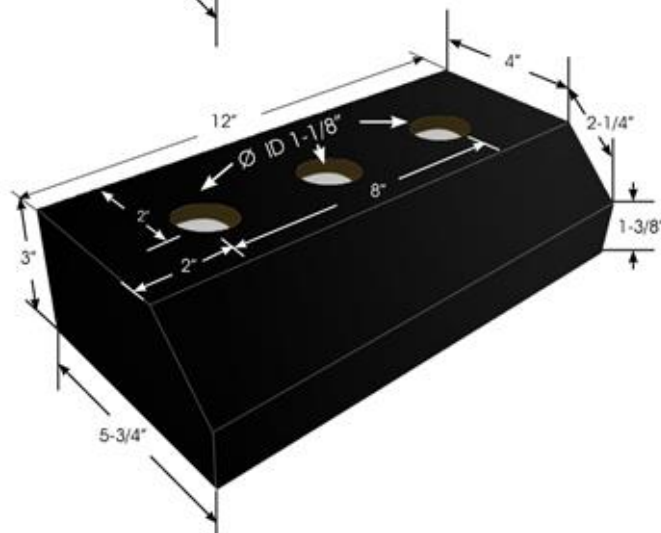

## Display Pods & Signs

Apr 2019

**For single-hole  
deck faucets / spouts  
on slatwall**

**For 2-hole  
deck faucets  
on slatwall**

**For 3-hole  
deck faucets  
on slatwall**

## Display Pods & Signs

Apr 2019

**For 2-hole faucet  
with side spray  
on slatwall**

**For Sonoma Forge  
sign w/logo  
on slatwall**

**For Accessories  
or  
Concealed Showers  
on slatwall**

## Display Pods & Signs

Apr 2019

**For single wall spout  
on slatwall**

**or single hole deck faucet**

**For 2-hole wall faucet  
on slatwall**

**or 2-hole deck faucet**

**For 3-hole wall faucet  
on slatwall**

# PRODUCT SPECIFICATIONS

Display Pods & Signs

Apr 2019

**SHOWER BOARD (to right)**  
**CURRENT SIZE = 18" (w) X 36" (h)**  
**X 2" (deep) with cleat**

**Note: Board shown above is 24" wide (old size)**

**Also shown are**  
**Accessory Board**  
**Concealed Shower Board**