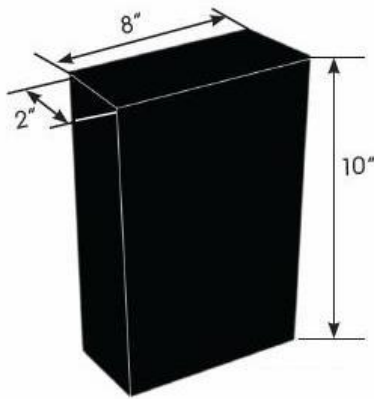

**For Sonoma Forge
sign w/logo
on slatwall**