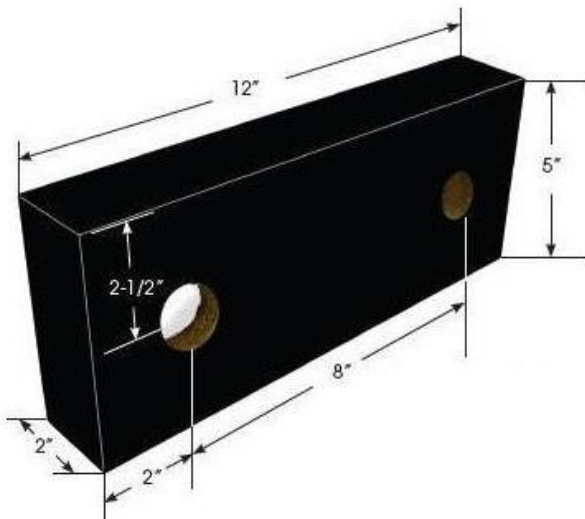

## Display Pods & Signs

Apr 2019

**For 2-hole faucet  
with side spray  
on slatwall**

**For Sonoma Forge  
sign w/logo  
on slatwall**

**For Accessories  
or  
Concealed Showers  
on slatwall**

## Display Pods & Signs

Apr 2019

**For single wall spout  
on slatwall**

**or single hole deck faucet**

**For 2-hole wall faucet  
on slatwall**

**or 2-hole deck faucet**

**For 3-hole wall faucet  
on slatwall**

# PRODUCT SPECIFICATIONS

Display Pods & Signs

Apr 2019

**SHOWER BOARD (to right)**  
**CURRENT SIZE = 18" (w) X 36" (h)**  
**X 2" (deep) with cleat**

**Note: Board shown above is 24" wide (old size)**

**Also shown are**  
**Accessory Board**  
**Concealed Shower Board**