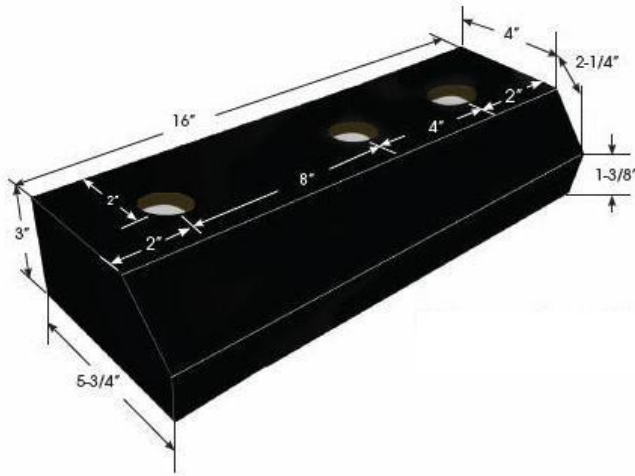

## Display Pods & Signs

Apr 2019

**For single-hole  
deck faucets / spouts  
on slatwall**

**For 2-hole  
deck faucets  
on slatwall**

**For 3-hole  
deck faucets  
on slatwall**

## Display Pods & Signs

Apr 2019

**For 2-hole faucet  
with side spray  
on slatwall**

**For Sonoma Forge  
sign w/logo  
on slatwall**

**For Accessories  
or  
Concealed Showers  
on slatwall**

# PRODUCT SPECIFICATIONS

Display Pods & Signs

Apr 2019

**SHOWER BOARD (to right)**  
**CURRENT SIZE = 18" (w) X 36" (h)**  
**X 2" (deep) with cleat**

**Note: Board shown above is 24" wide (old size)**

**Also shown are**  
**Accessory Board**  
**Concealed Shower Board**