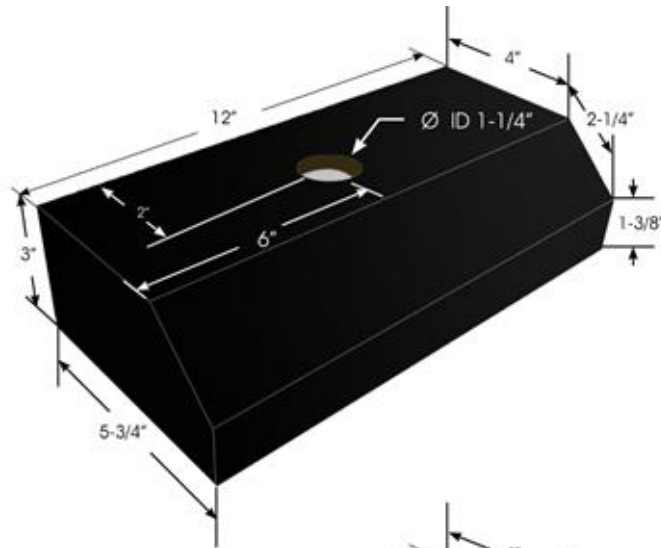

## Display Pods & Signs

Apr 2019

**For single-hole  
deck faucets / spouts  
on slatwall**

**For 2-hole  
deck faucets  
on slatwall**

**For 3-hole  
deck faucets  
on slatwall**

## Display Pods & Signs

Apr 2019

**For 2-hole faucet  
with side spray  
on slatwall**

**For Sonoma Forge  
sign w/logo  
on slatwall**

**For Accessories  
or  
Concealed Showers  
on slatwall**

# PRODUCT SPECIFICATIONS

Display Pods & Signs

Apr 2019

**SHOWER BOARD (to right)**  
**CURRENT SIZE = 18" (w) X 36" (h)**  
**X 2" (deep) with cleat**

**Note: Board shown above is 24" wide (old size)**

**Also shown are**  
**Accessory Board**  
**Concealed Shower Board**