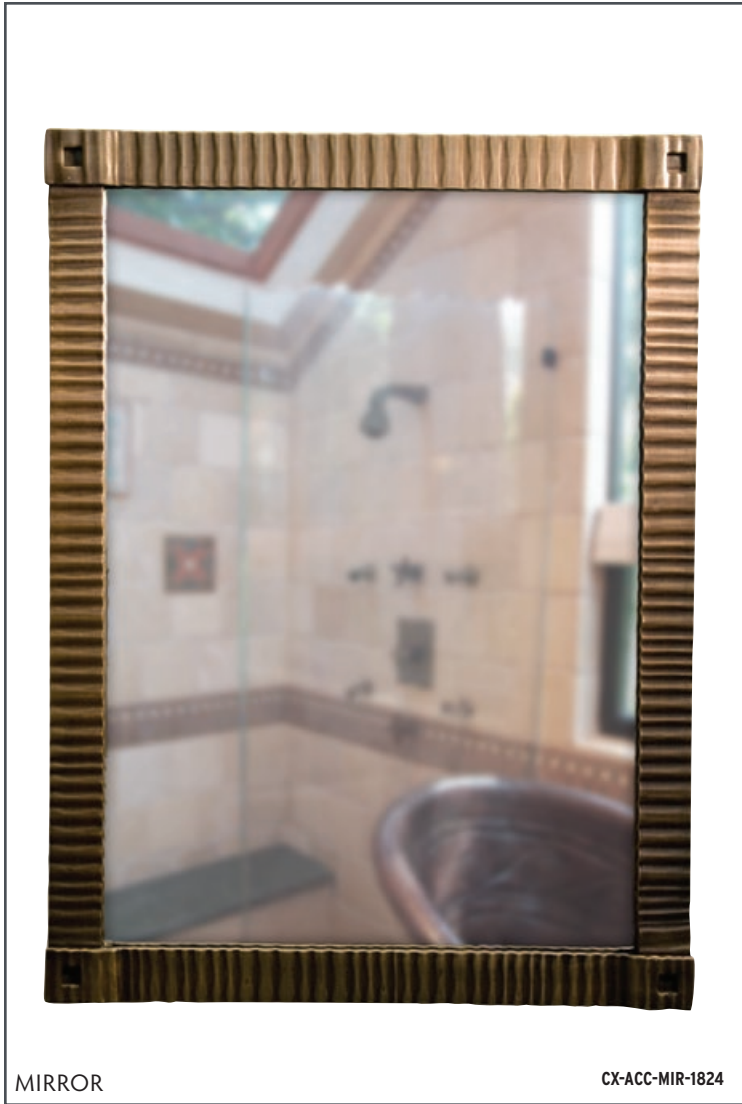

CX-ACC-MIR-1824