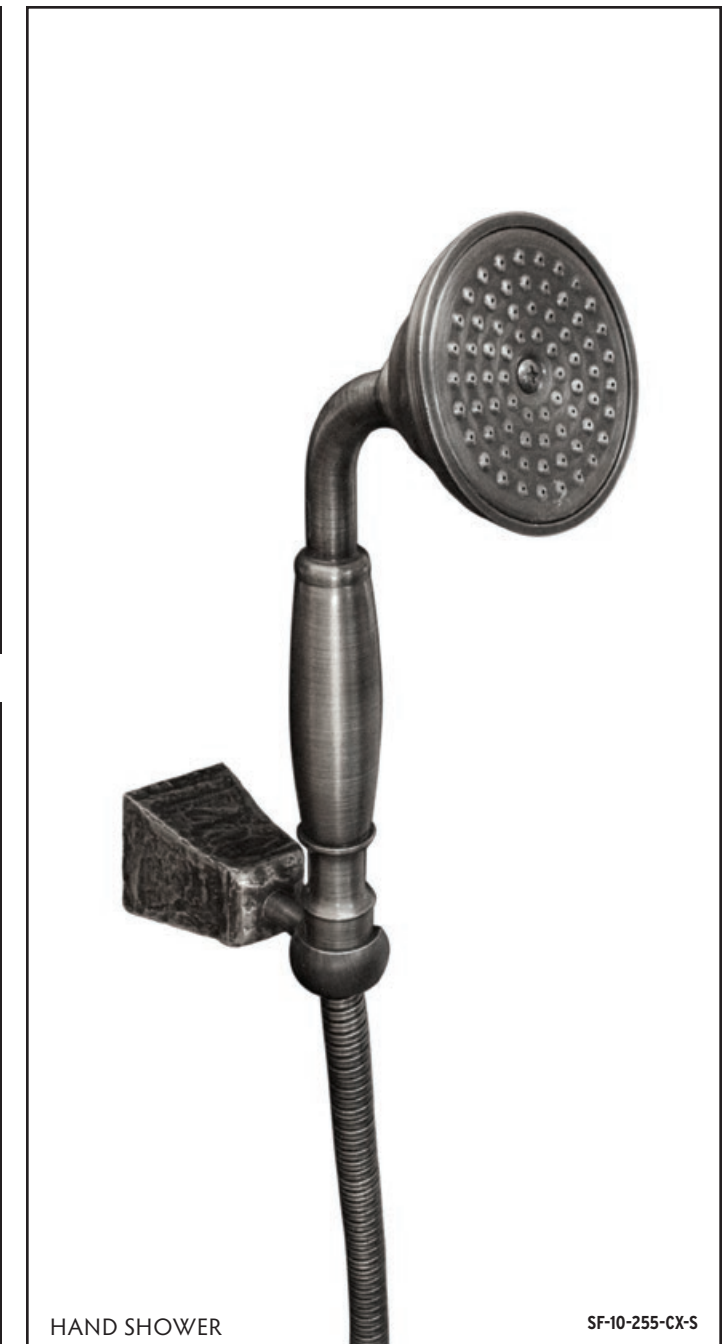

- CX-SHW-HD-B SHOWER ARM & HEAD
- CX-WM-1/2VC-B VOLUME CONTROL
- CX-THERM-B THERMOSTATIC CONTROL

CX-SHW-HD-S

BODY SPRAY WITH SWIVEL HEAD

CX-BODY-SPRAY-S

WALL TUB SPOUT

CX-RTF-WM-SPOUT-S

HAND SHOWER

SF-10-255-CX-S

THE CIXX COLLECTION

CONCEALED SHOWER SYSTEM

The CiXX Collection is Sonoma Forge's claim to fame. Featuring the original impressions of the blacksmith's 12-pound hammer, its uniquely distressed surface texture summons memories of the forge from a bygone era. Now cast from original masters, every part that comprises a faucet, tub-filler, shower and bath accessory is hand-finished so each piece is distinctive.