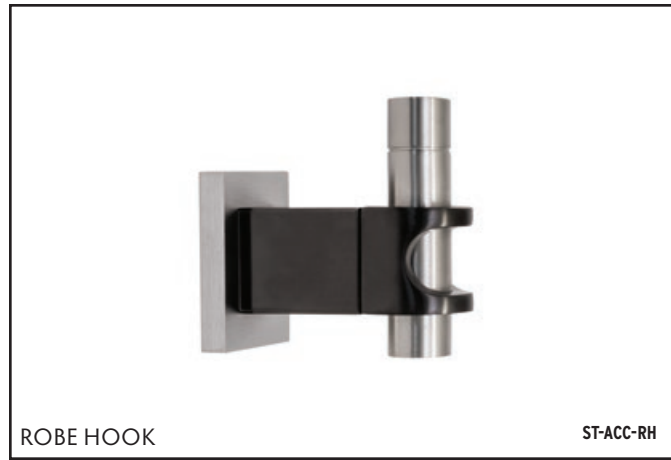

ST-ACC-RH

ST-10-124

ST-10-105

SF 10-042

ST-WM-1/2VC

ST-18-132

ST-10-361

THE STRAP
COLLECTION
Thermostatic Shower Systems
& Coordinated Bath Accessories

ST-ACC-TP

ST-ACC-TB-XX

ST-PB

ST-THERM