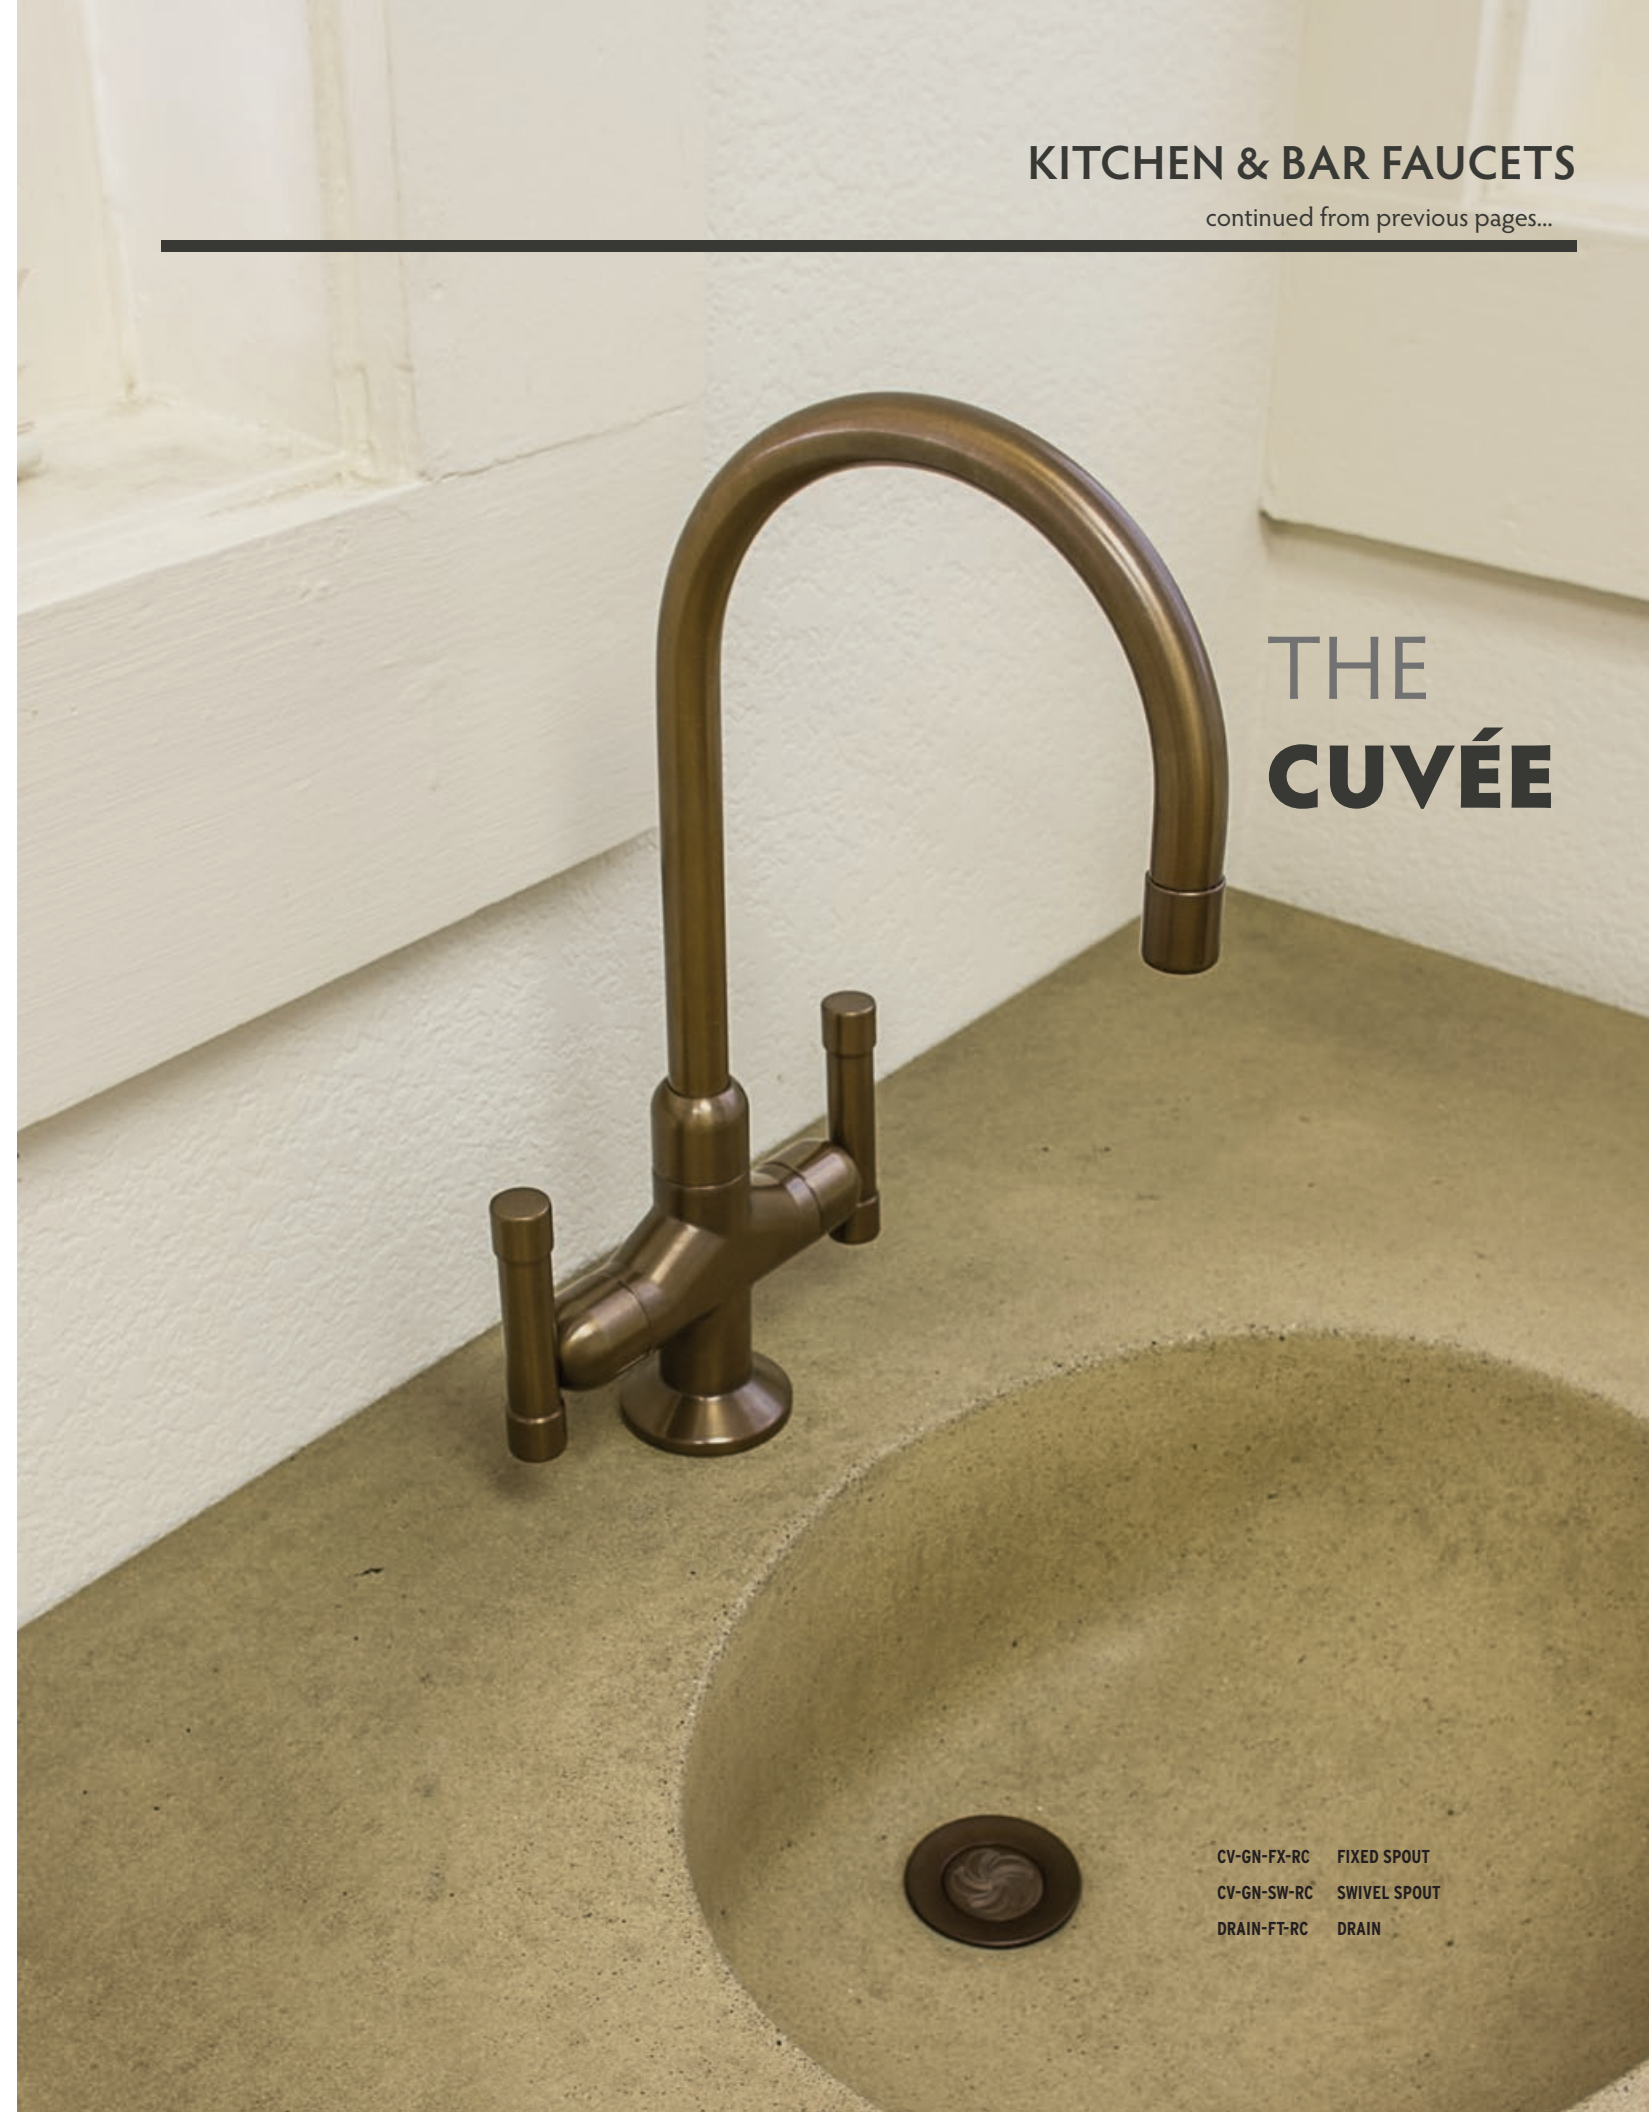

KITCHEN & BAR FAUCETS
continued from previous pages...

CV-GN-FX-RC FIXED SPOUT
CV-GN-SW-RC SWIVEL SPOUT
DRAIN-FT-RC DRAIN