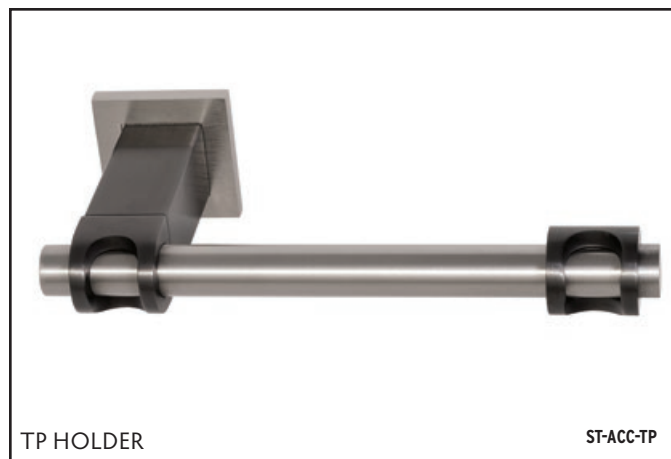

SF 10-042

1/2" SHUT-OFF

ST-WM-1/2VC

WALL-MOUNTED HAND SHOWER KIT

ST-18-132

DECK MOUNT HAND SHOWER KIT

ST-10-361

THE STRAP
COLLECTION
Thermostatic Shower Systems
& Coordinated Bath Accessories