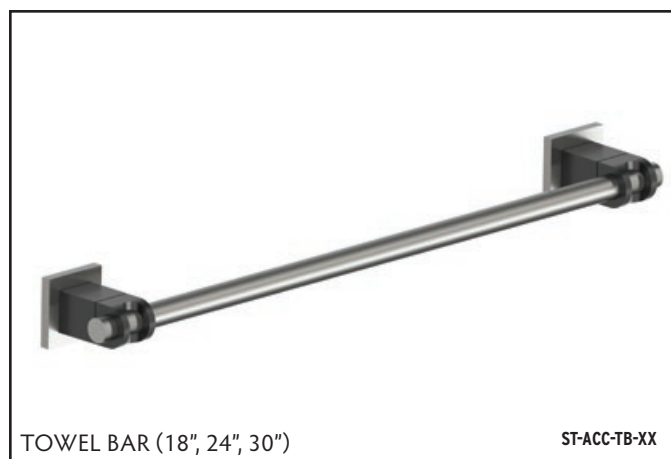

WALL-MOUNTED HAND SHOWER KIT

TP HOLDER

TOWEL BAR (18", 24", 30")

ST-ACC-TB-XX