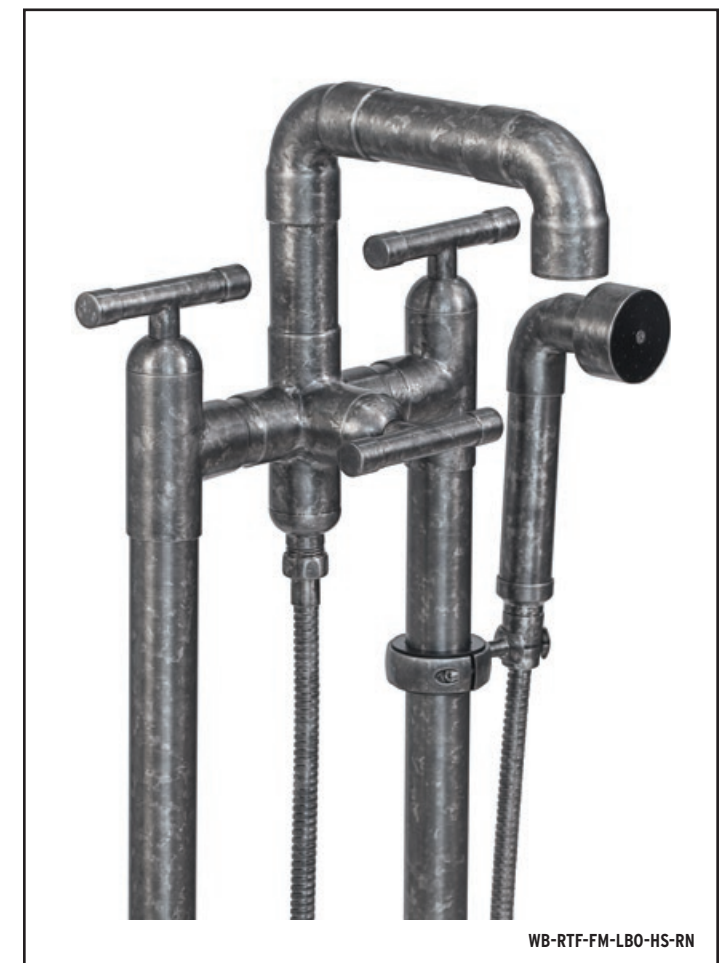

WB-RTF-FM-LBO-HS-RN