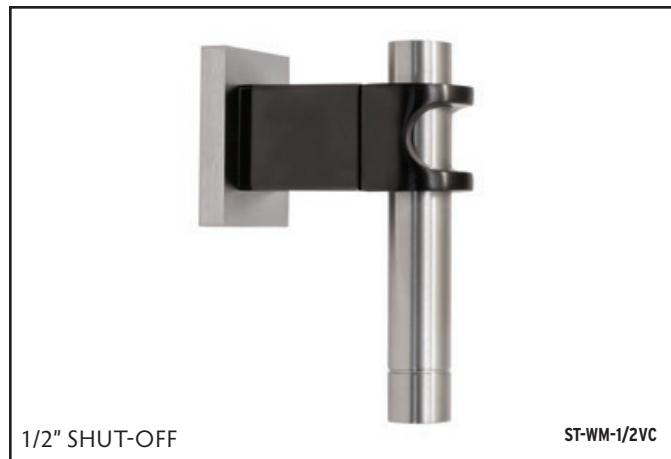

ROBE HOOK

ST-WM-1/2VC