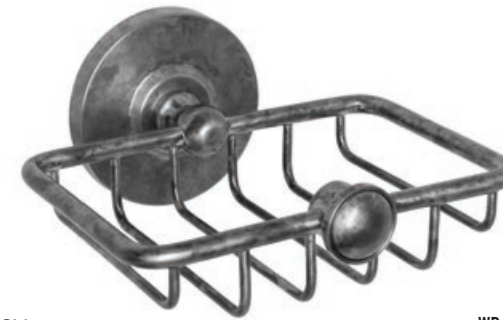

WB-ACC-RH-RN

TOWEL RING

WB-ACC-TWLR-RN

TISSUE PAPER HOLDER

WB-ACC-TP-1-RN

SINGLE POST TISSUE PAPER HOLDER

WB-ACC-TP-2-RN

SOAP DISH

WB-ACC-SD-RN

Accessories to Complement
WaterBridge, WherEver,
Brut, or WingNut

SHOWER DOOR HANDLE

WB-SHW-HNDL-RN

WB-ACC-SP-CT-RN

WB-ACC-SP-WM-RN

SOAP PUMP – WALL MOUNT OR COUNTERTOP

TOWEL BAR (18", 24", 36")