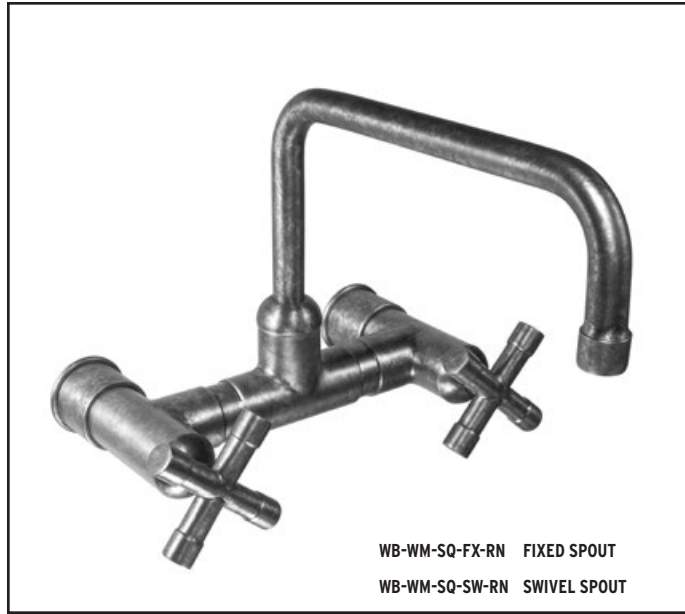

KITCHEN & BAR FAUCETS
continued from previous pages...

CV-GN-FX-RC FIXED SPOUT
CV-GN-SW-RC SWIVEL SPOUT
DRAIN-FT-RC DRAIN