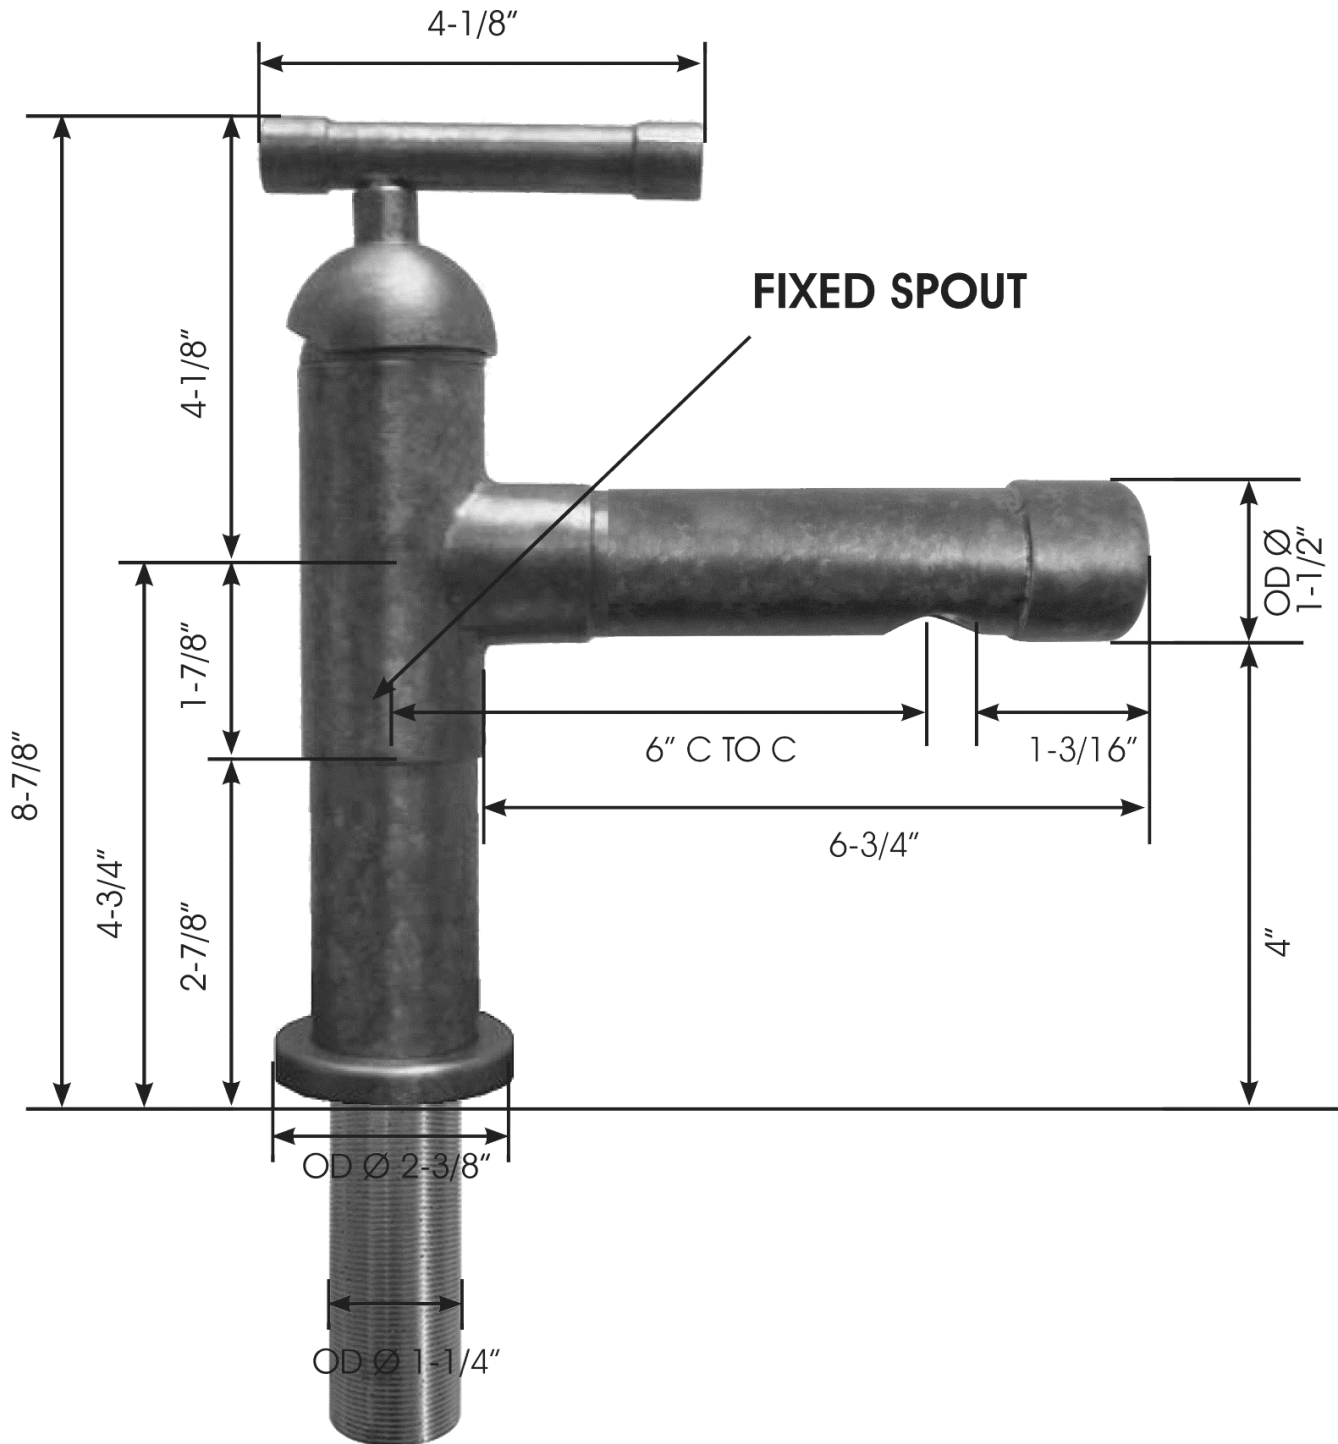

Oct 2017

PRODUCT SPECIFICATIONS

Brut Short Faucet with Cap Spout
BRUT-CAP-S-FX

- ADA Compliant
- Includes Flip-Top Drain w/o overflow
- Custom sizes and finishes available

Connection	3/8" Compression
Valve	1/2"
GPM	1.2