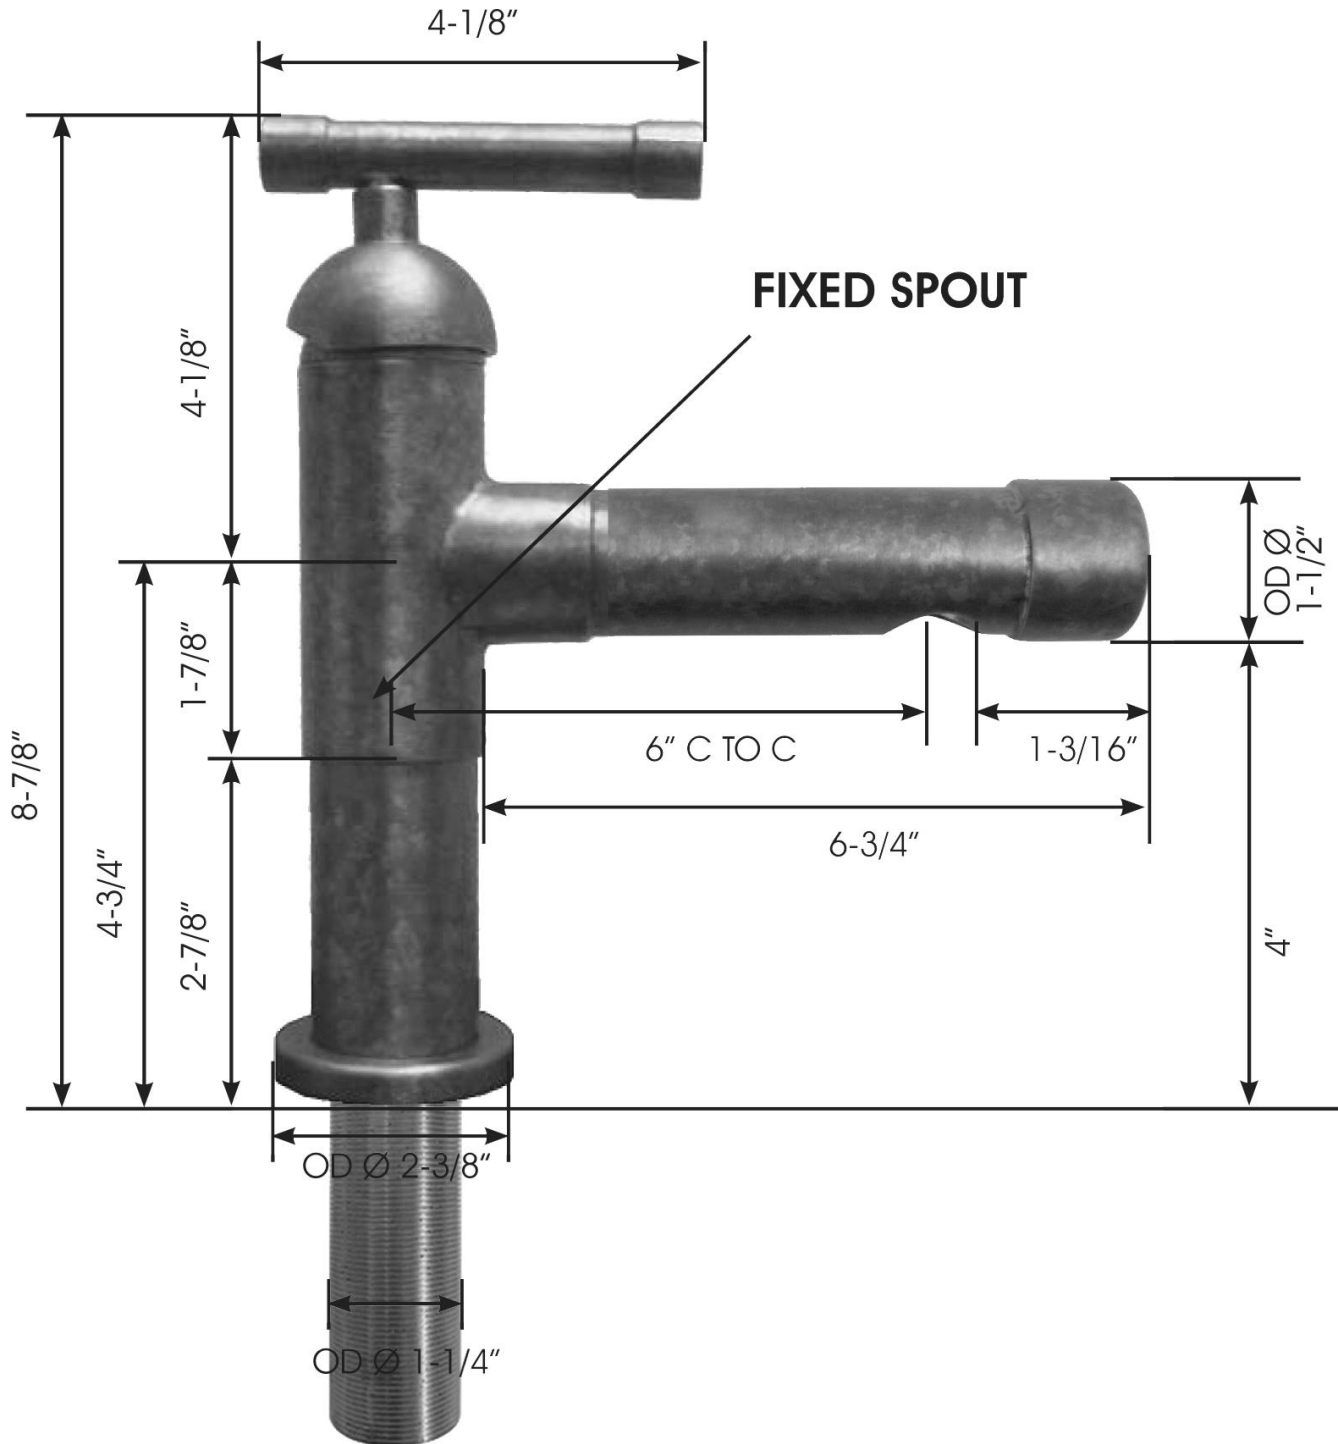

Dec 2015

PRODUCT SPECIFICATIONS

Brut Short Faucet with Cap Spout
BRUT-CAP-S

- ADA Compliant
- Includes Flip-Top Drain w/o overflow
- Custom sizes and finishes available

Connection	3/8" Compression
Valve	1/2"
GPM	1.2