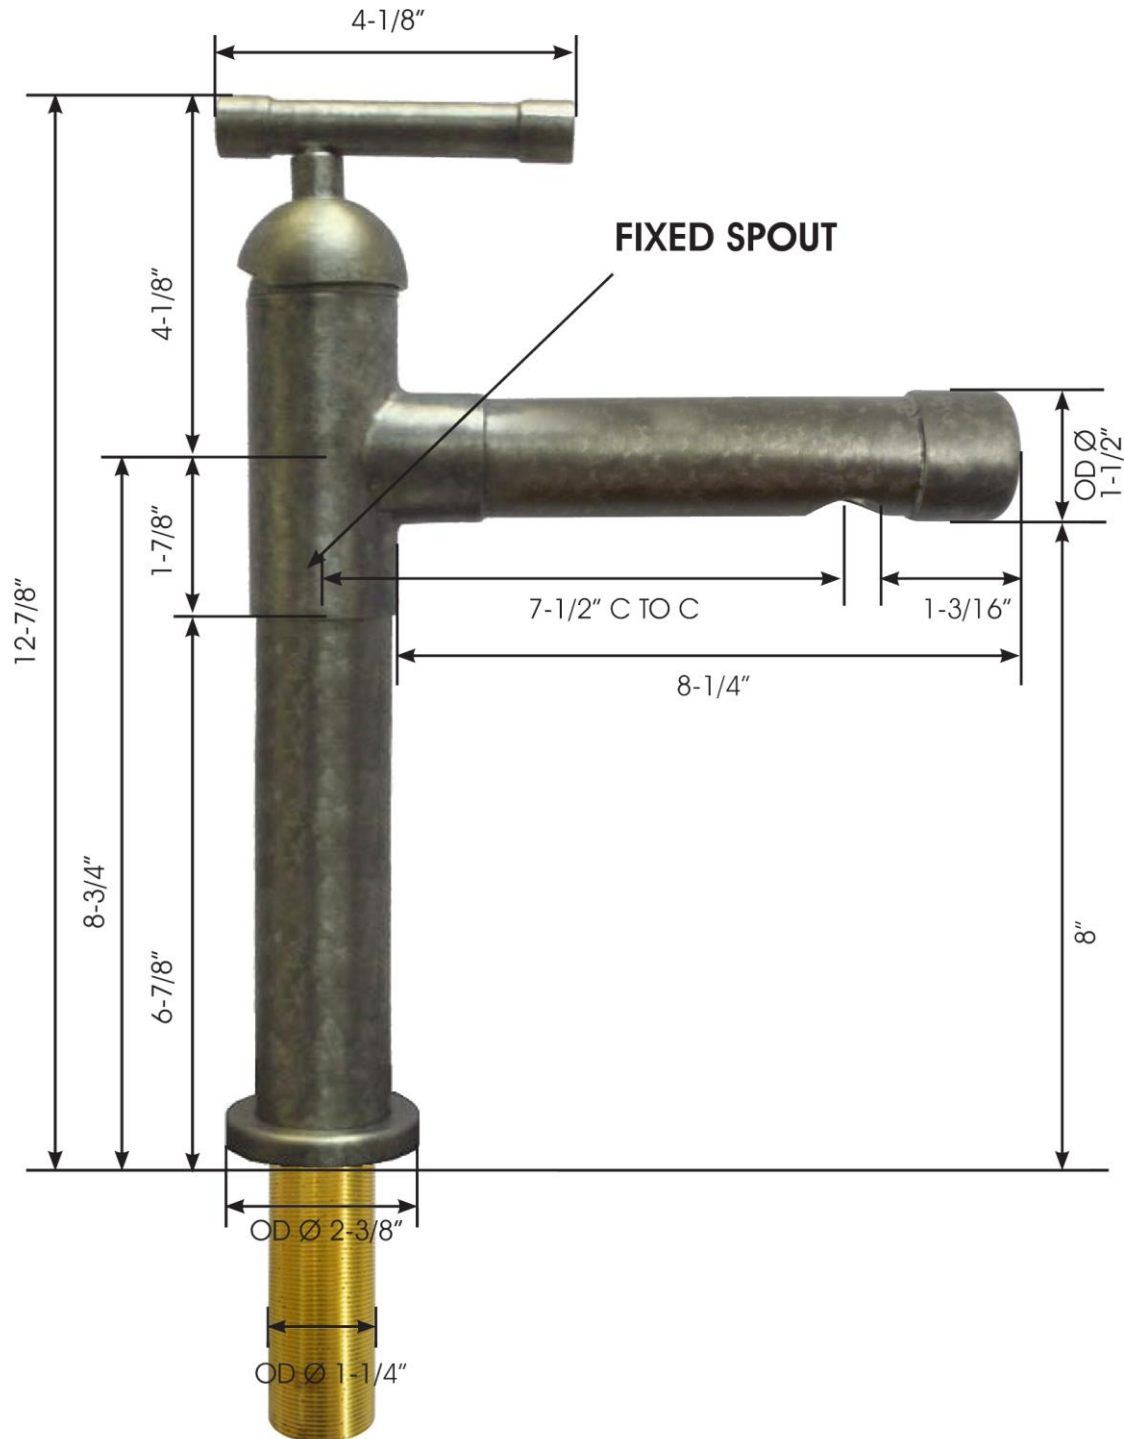

PRODUCT SPECIFICATIONS

Brut Tall Faucet with Cap Spout
BRUT--CAP-T

Sep 2015

- ADA Compliant
- Includes Flip-Top Drain w/o overflow
- Custom sizes and finishes available

Connection	3/8" Compression
Valve	1/2"
GPM	1.2