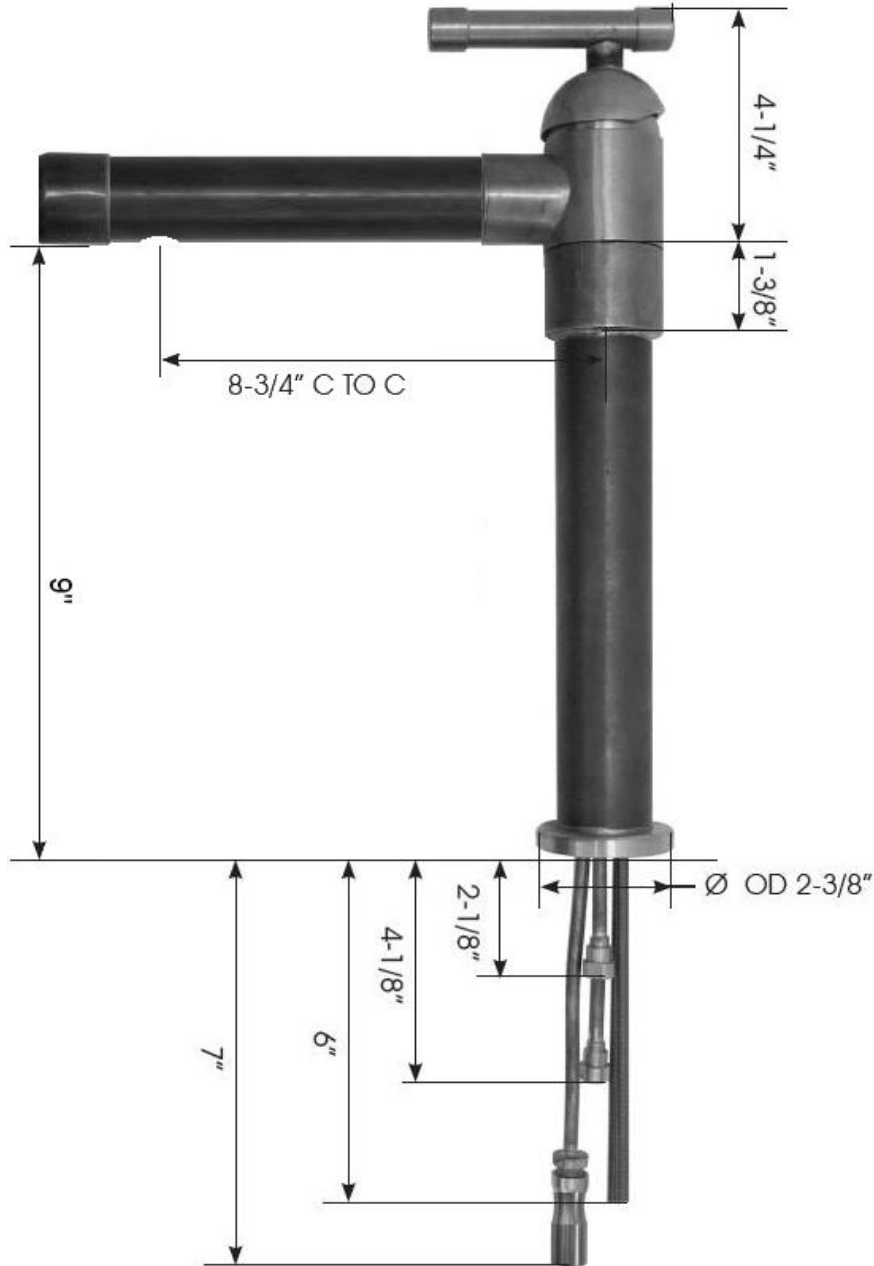

PRODUCT SPECIFICATIONS

Brut Kitchen Faucet with Swiveling CAP spout BRUT-KITCH-CAP

Dec 2013

- Custom sizes and finishes available

Connection	1/2"
Valve	1/2"
GPM	1.5