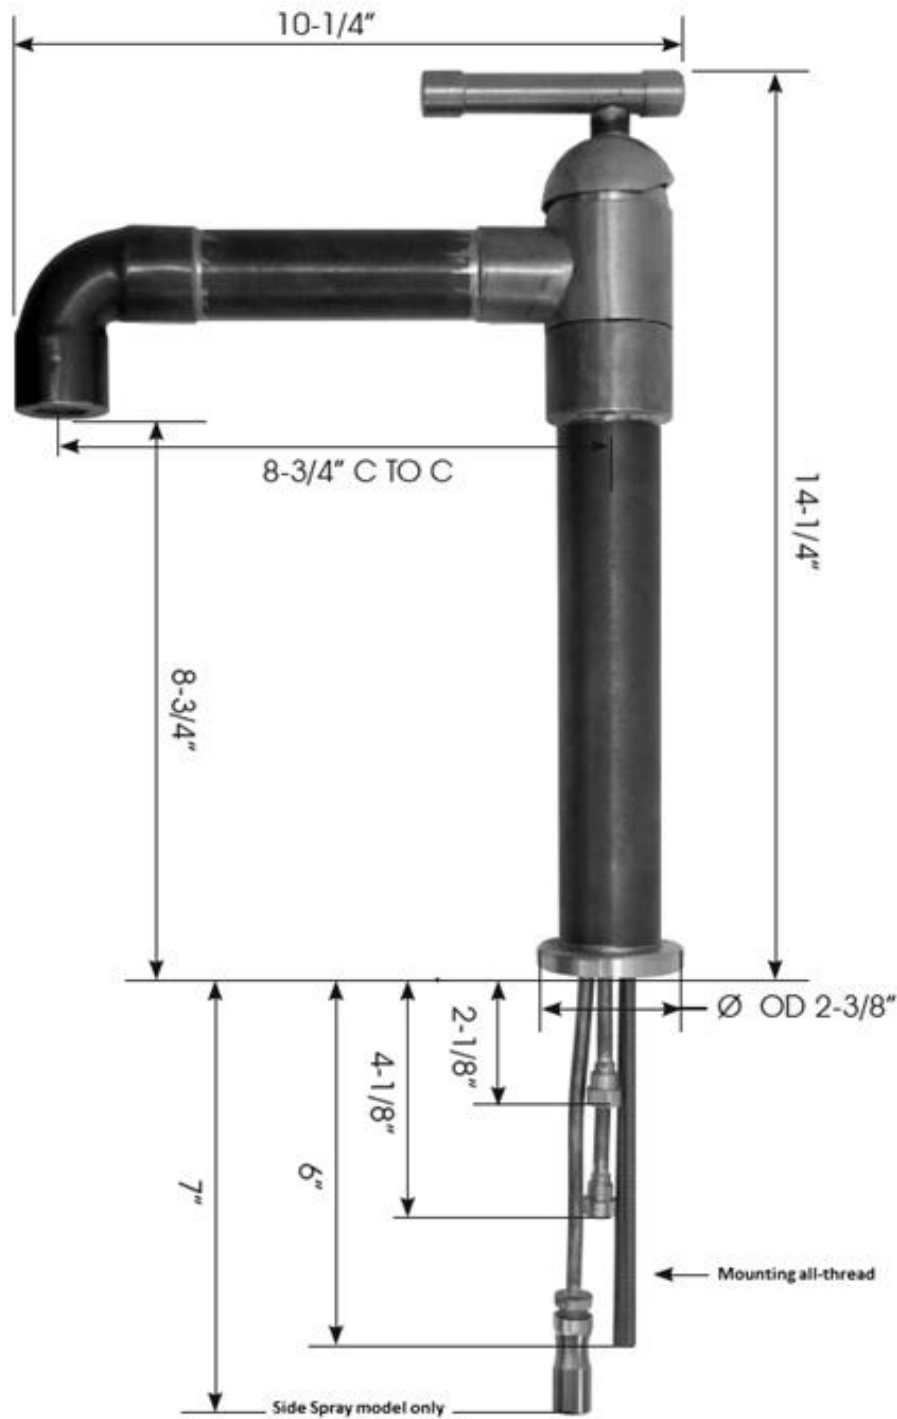

PRODUCT SPECIFICATIONS

Brut Kitchen Faucet with Swiveling Elbow Spout BRUT-KITCH-DM-LBO

Apr 2015

- Swiveling Spout
- Countertop hole for faucet: 1-5/8"
- Countertop hole for side spray: 1-1/4"
- ADA Compliant
- Custom sizes and finishes available

Connection	3/8" Compression
Valve	1/2"
GPM	2.5