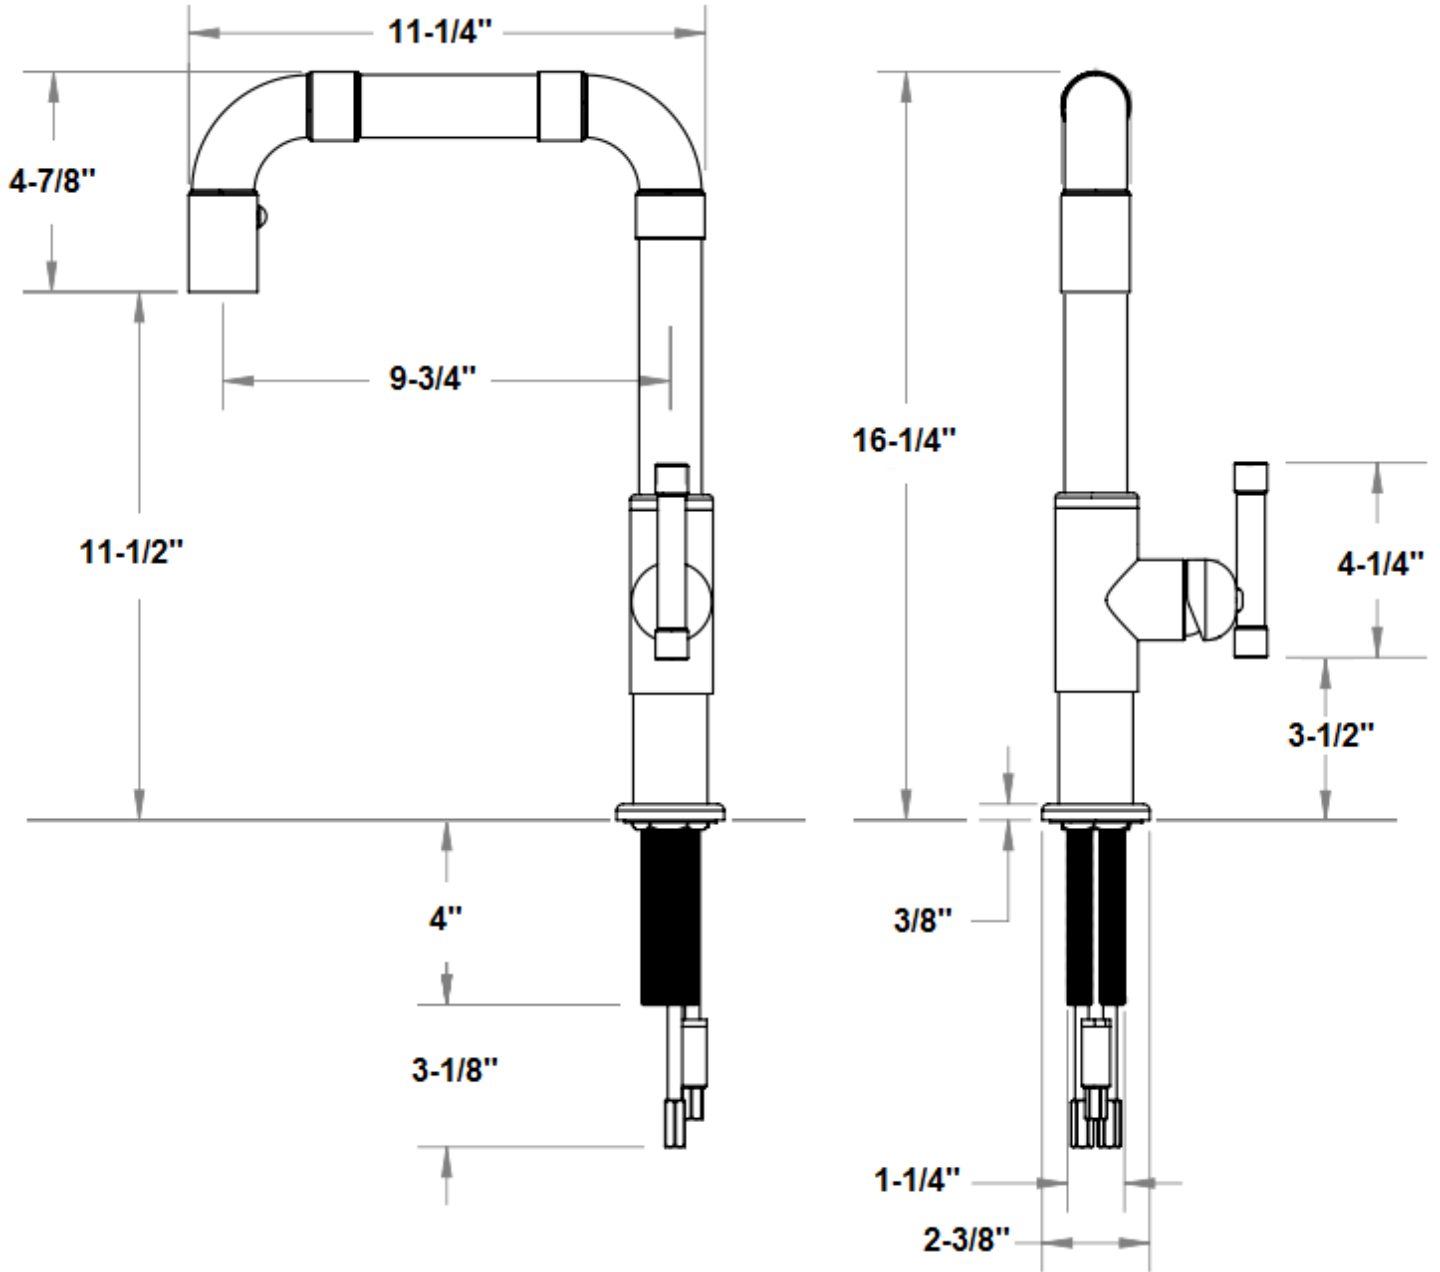

Oct 2016

PRODUCT SPECIFICATIONS

BRUT-KITCH-PO

BRUT KITCHEN with PULLOUT SPRAY

- Swiveling Spout
- Countertop hole for faucet: 1-3/8"
- ADA Compliant
- Custom finishes available

| Connection | 3/8" Compression |
|------------|------------------|
| GPM | 1.8 |
| | |
| | |