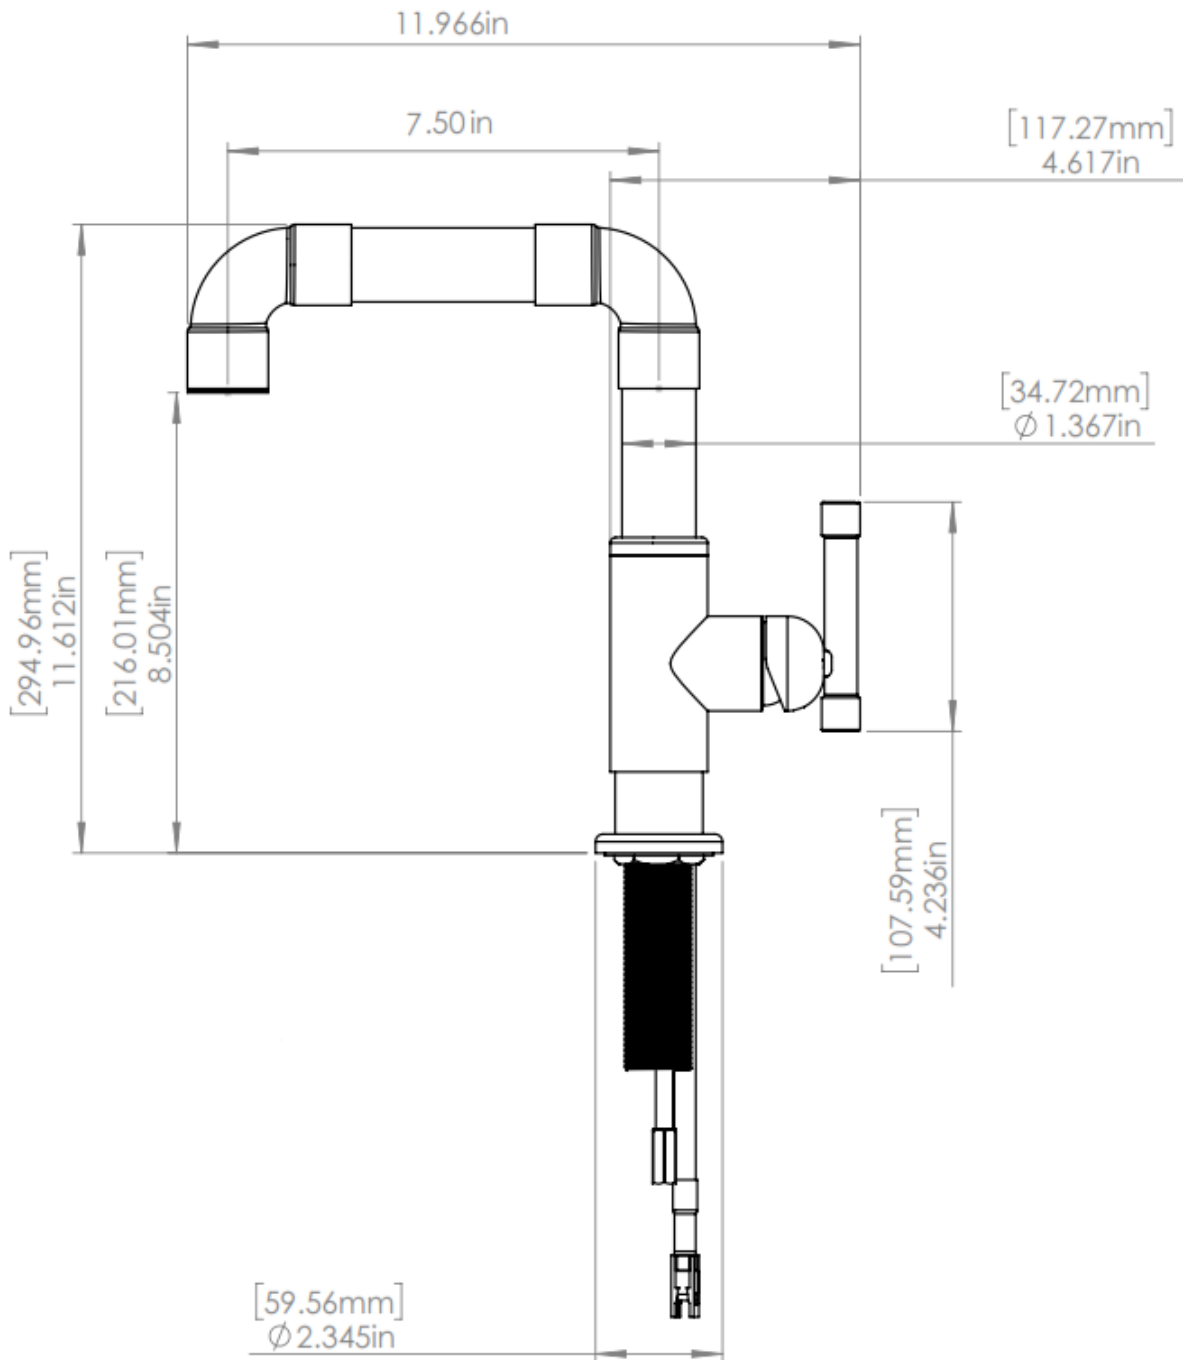

PRODUCT SPECIFICATIONS

Mar 2017

BRUT-KITCH-PREP BRUT KITCHEN PREP

- Swiveling Spout
- Countertop hole for faucet: 1-3/8"
- ADA Compliant
- Custom finishes available

Connection	3/8" Compression
GPM	1.8