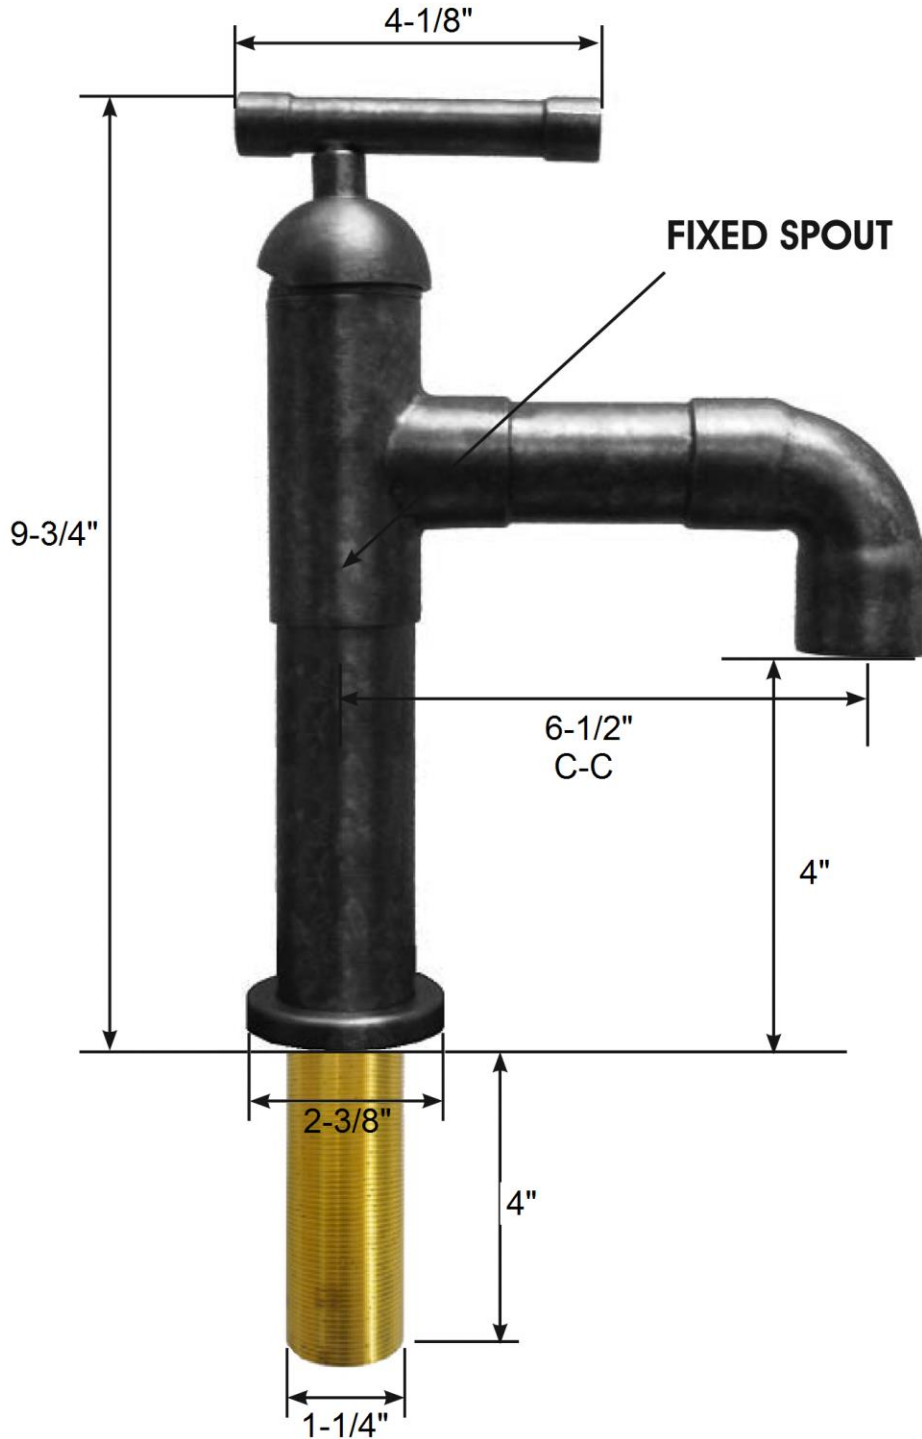

# PRODUCT SPECIFICATIONS

Brut Short Faucet with Elbow Spout  
BRUT-LBO-S-FX

Oct 2017

- Includes Flip-Top Drain w/o overflow
- Custom sizes and finishes available
- ADA Compliant

Connection	3/8" Compression
Valve	1/2"
GPM	1.2