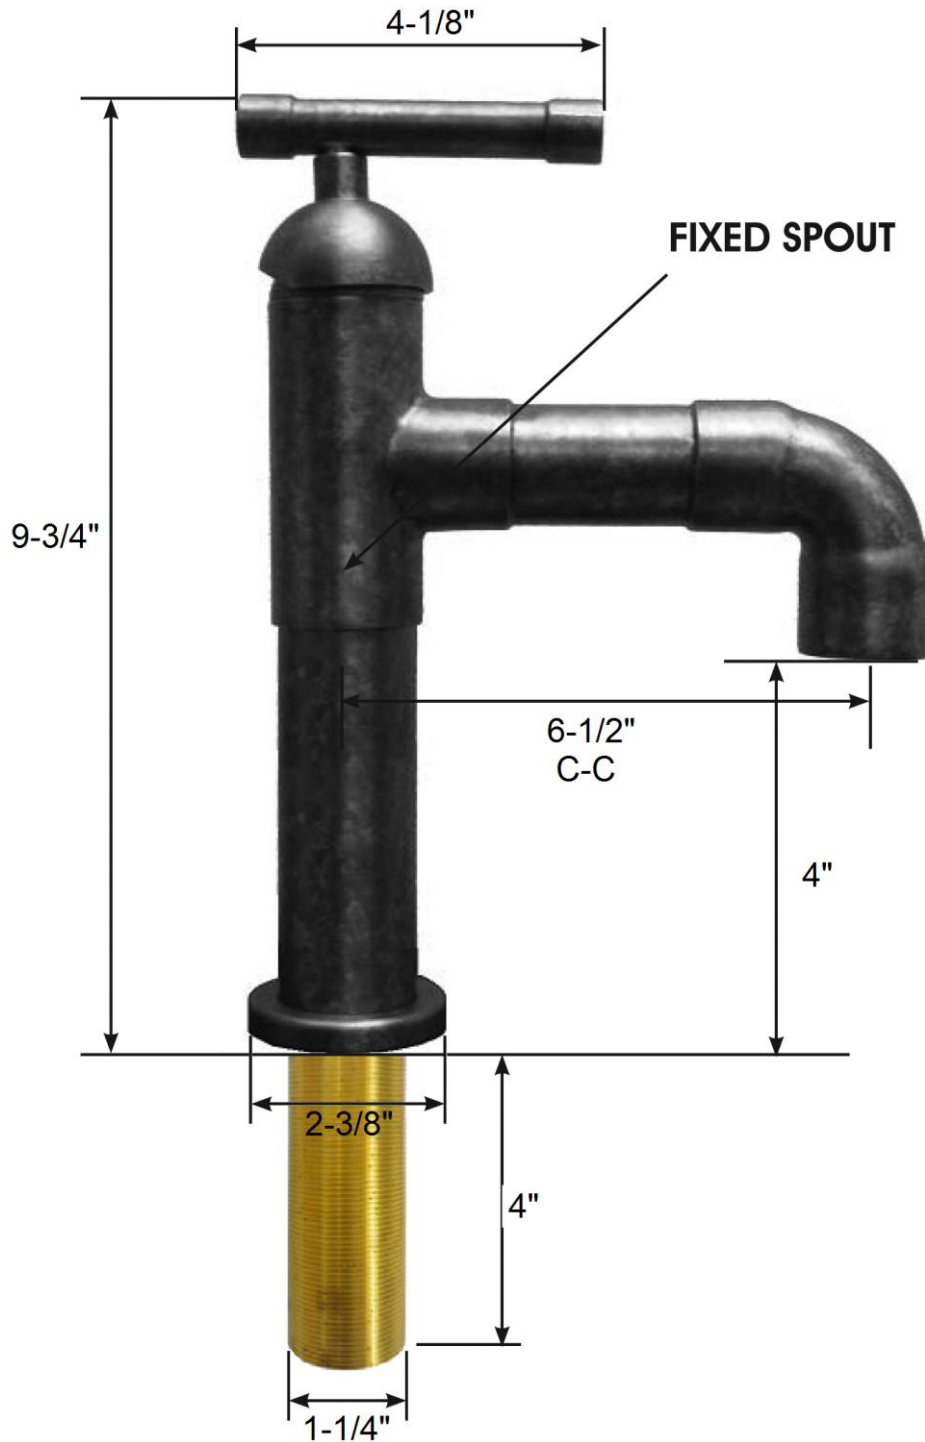

PRODUCT SPECIFICATIONS

Brut Short Faucet with Elbow Spout
BRUT-LBO-S

May 2016

- Includes Flip-Top Drain w/o overflow
- Custom sizes and finishes available
- ADA Compliant

Connection	3/8" Compression
Valve	1/2"
GPM	1.2