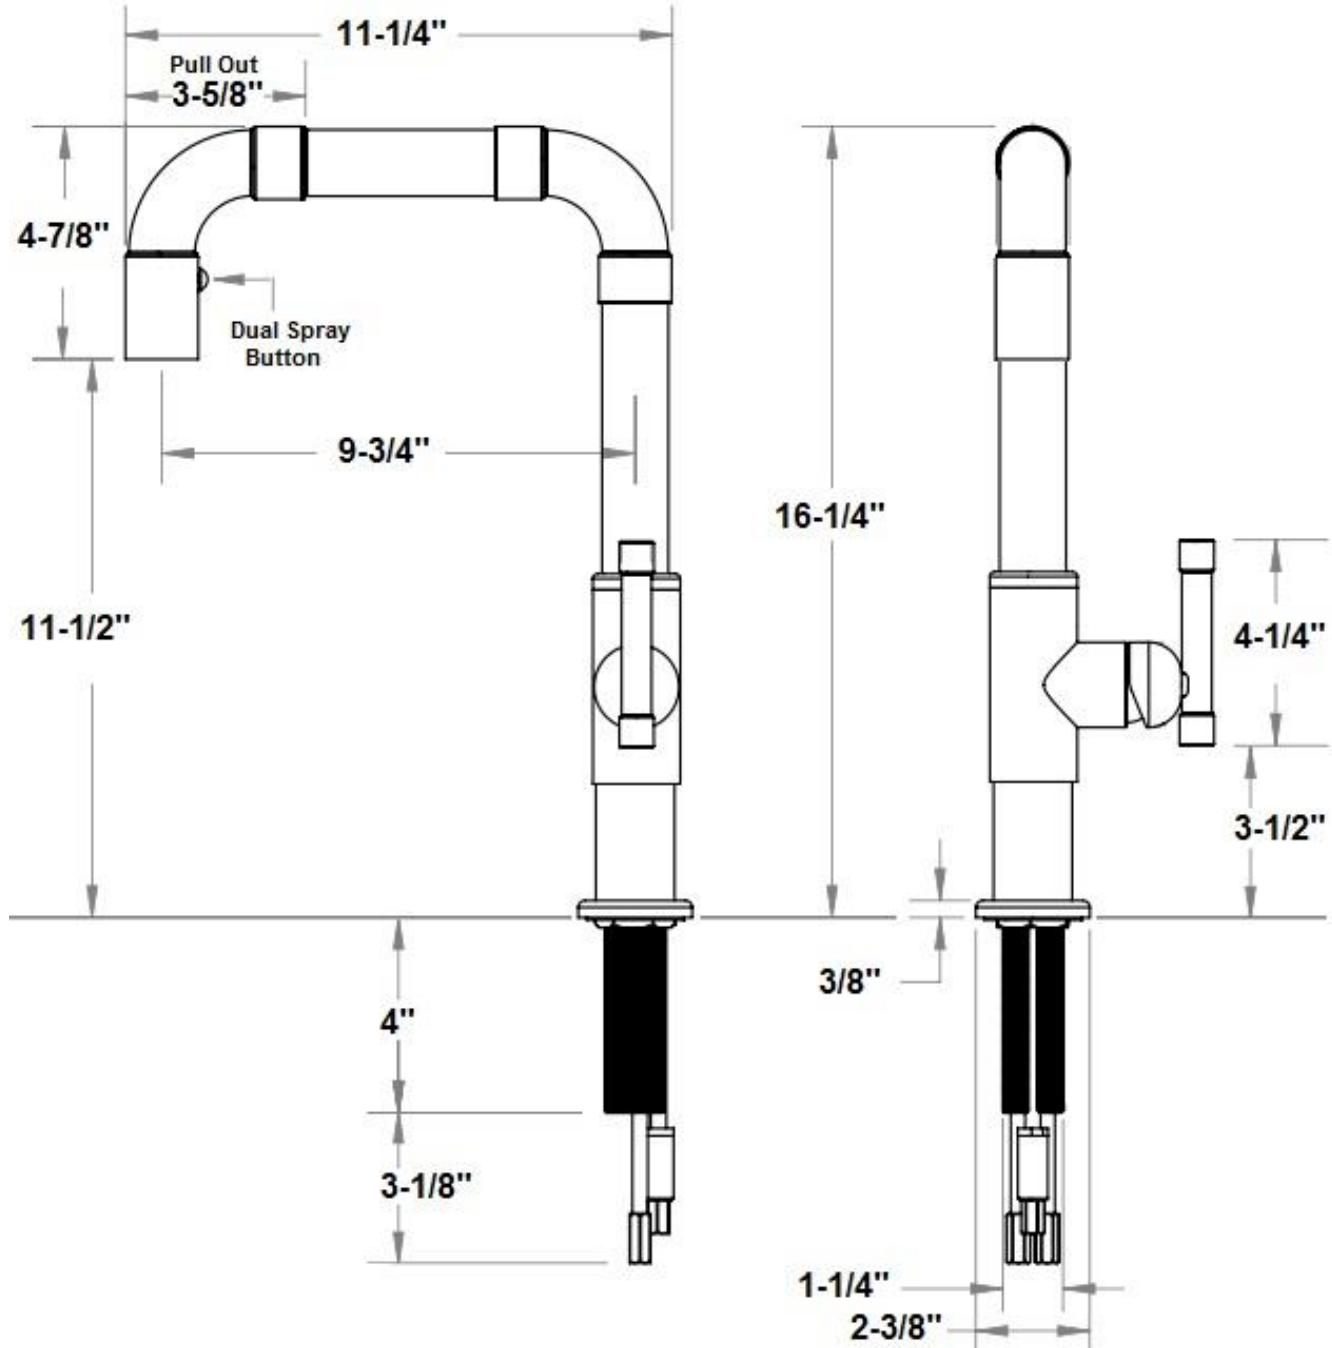

PRODUCT SPECIFICATIONS

Brut Faucet with Pull-Out Sprayer BRUT-PO

Feb 2018

- Swiveling Spout
- Countertop hole for faucet: 1-3/8"
- ADA Compliant
- Custom finishes available

Connection	3/8" Compression
GPM	1.8