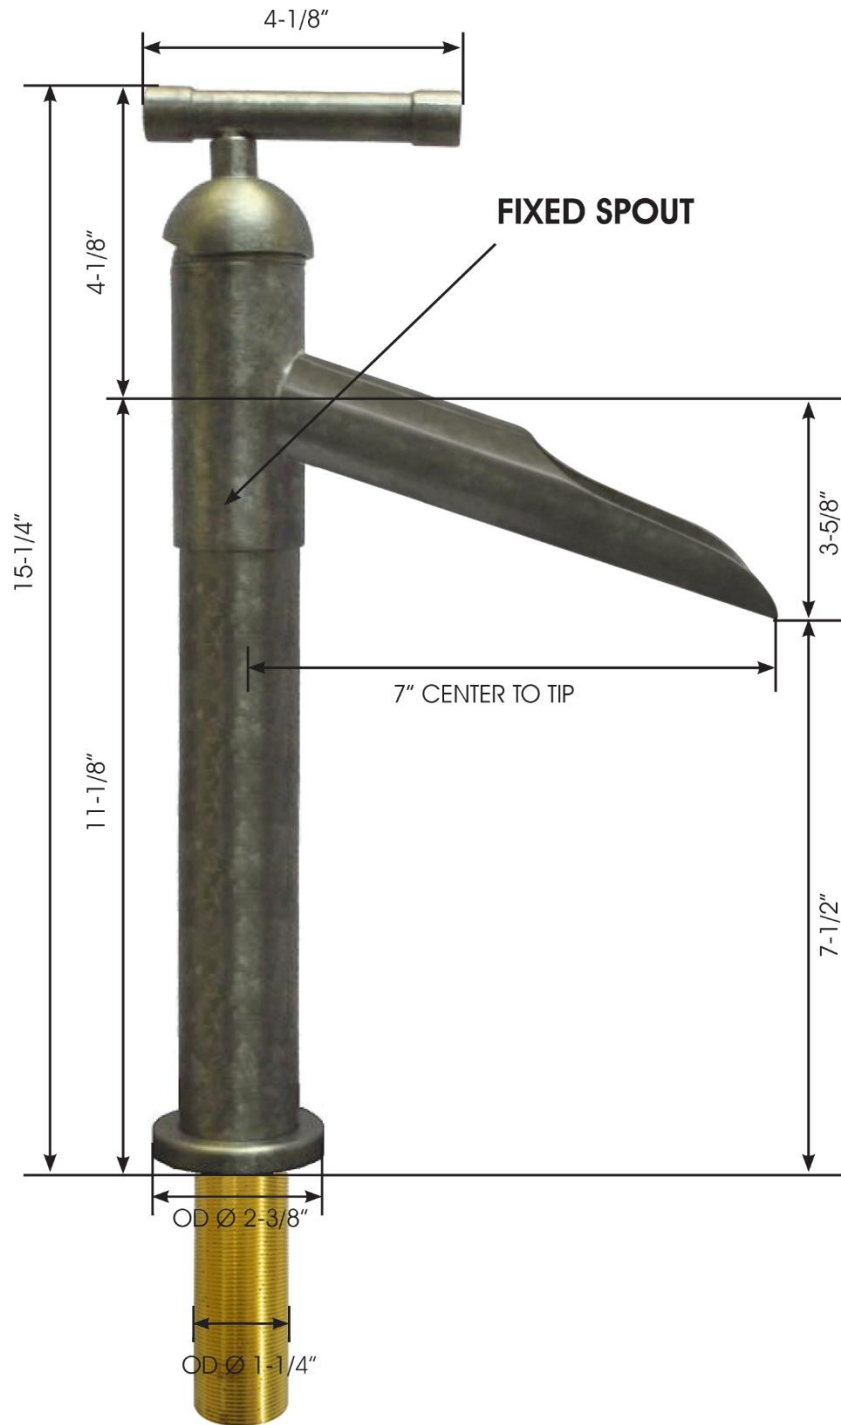

# PRODUCT SPECIFICATIONS

Brut Tall Faucet with Waterfall Spout  
BRUT-WF-T

Sep 2015

- ADA Compliant
- Includes Flip-Top Drain w/o overflow
- Custom sizes and finishes available

Connection	3/8" Compression
Valve	1/2"
GPM	1.2