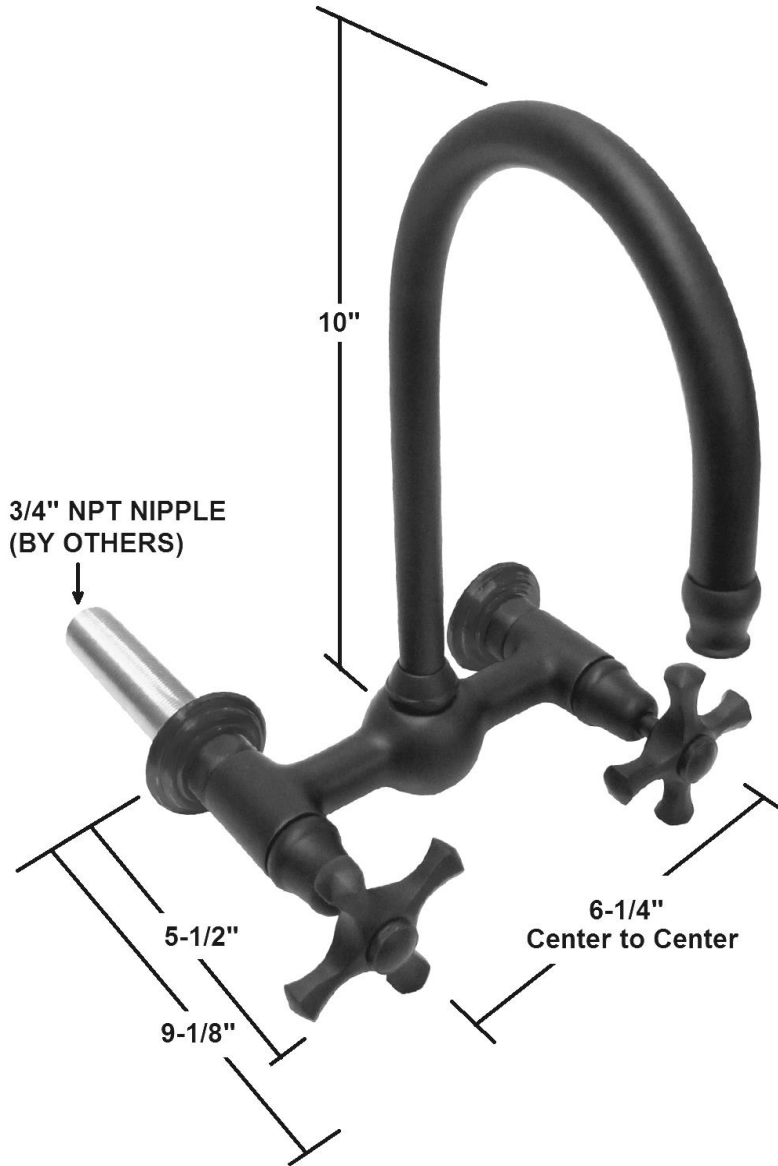

PRODUCT SPECIFICATIONS

Brownstone Wall Faucet with Fixed Spout BS-WM-FX

Jan 2014

- ADA Compliant
- Custom finishes available

Connection	3/4" NPT
Valve	1/2" Ceramic
GPM	1.5