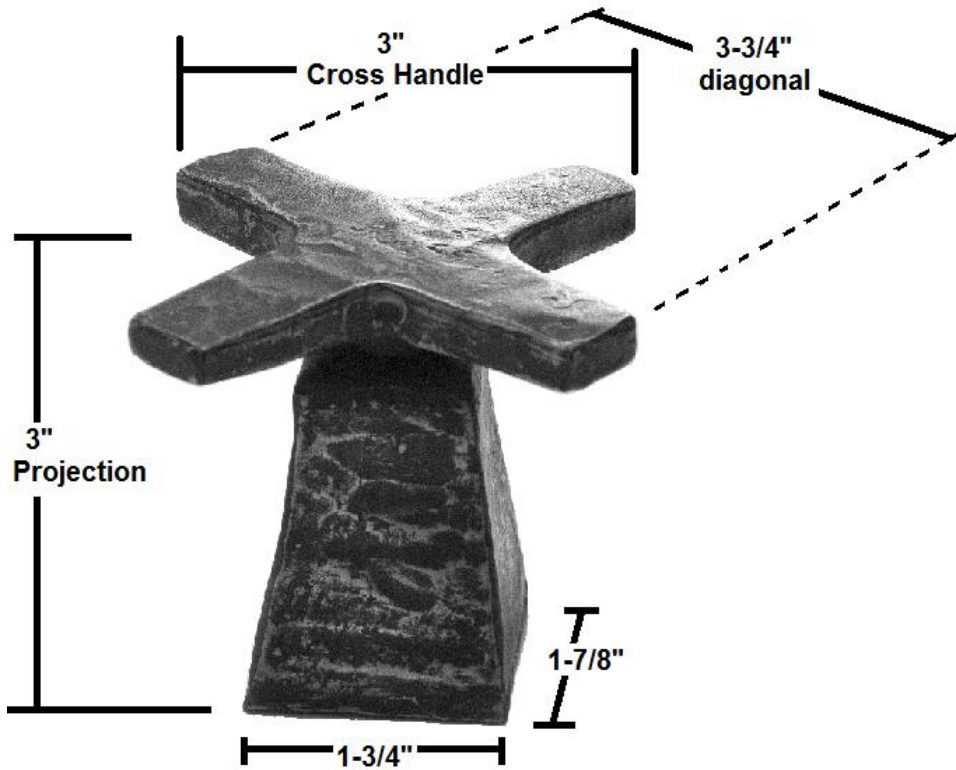

PRODUCT SPECIFICATIONS

Cixx Deck Mount Single Control / Progressive Valve

CX-DM-SC

Jan 2014

- ADA Compliant
- 1-1/4" Maximum counter thickness
- Custom finishes available

Connection	1/2" Compression
Valve	1/2"
GPM	3.5