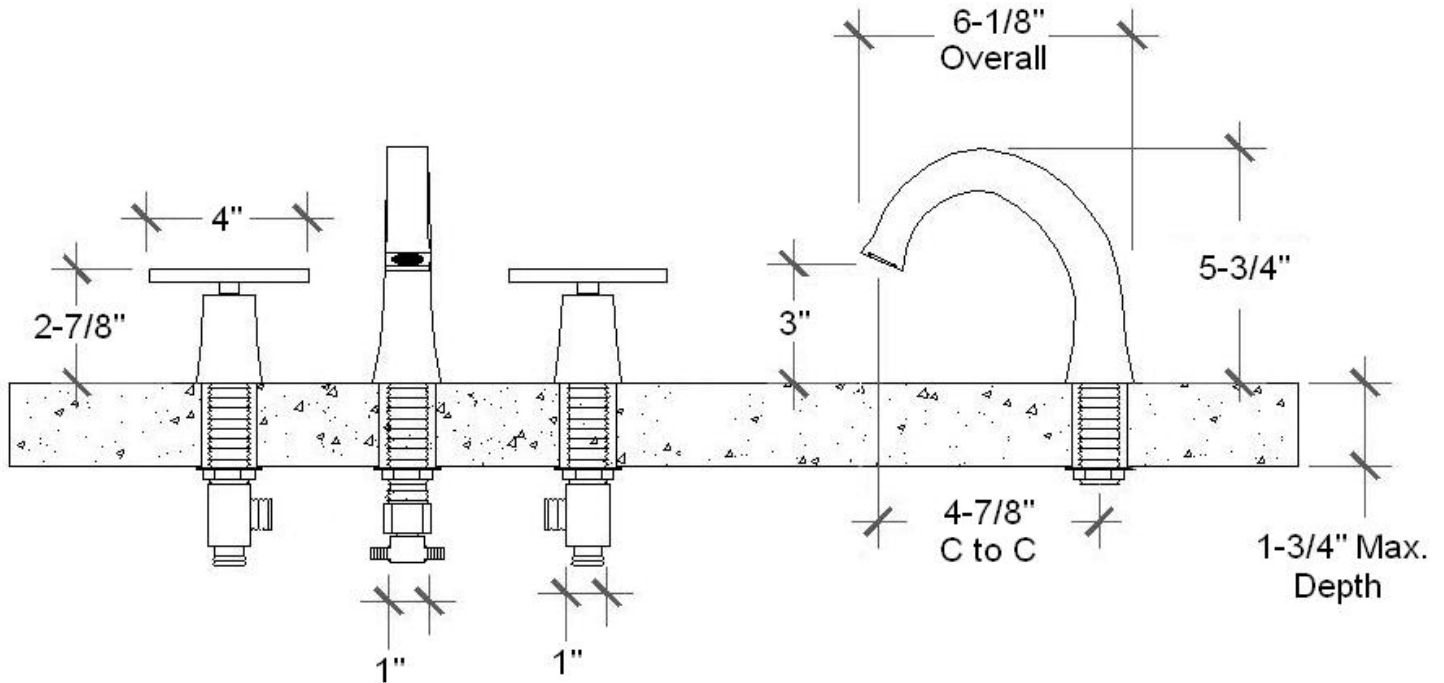

PRODUCT SPECIFICATIONS

Cixx Deck Mount Short Faucet CX-LAV-DM-S

Jan 2014

- ADA Compliant
- Includes Lift & Turn Drain w/ overflow

Connection	1/2" Compression
Valve	1/2" Ceramic
GPM	1.5