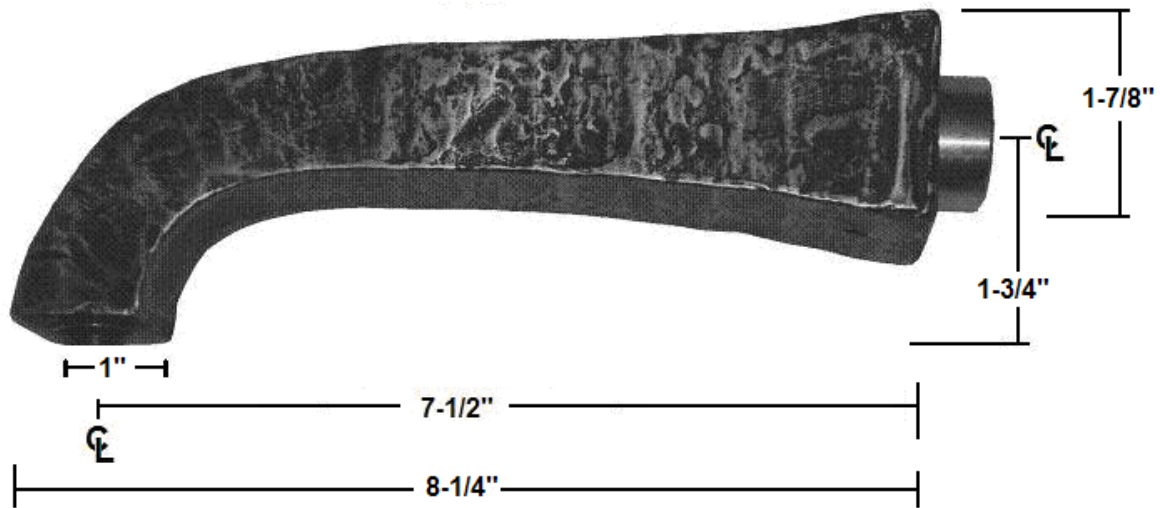

PRODUCT SPECIFICATIONS

Cixx Wall Faucet
CX-LAV-WM

Oct 2013

- ADA Compliant
- Includes Lift & Turn Drain w/overflow

Connection	1/2" NPT
Valve	1/2" Ceramic
GPM	1.5