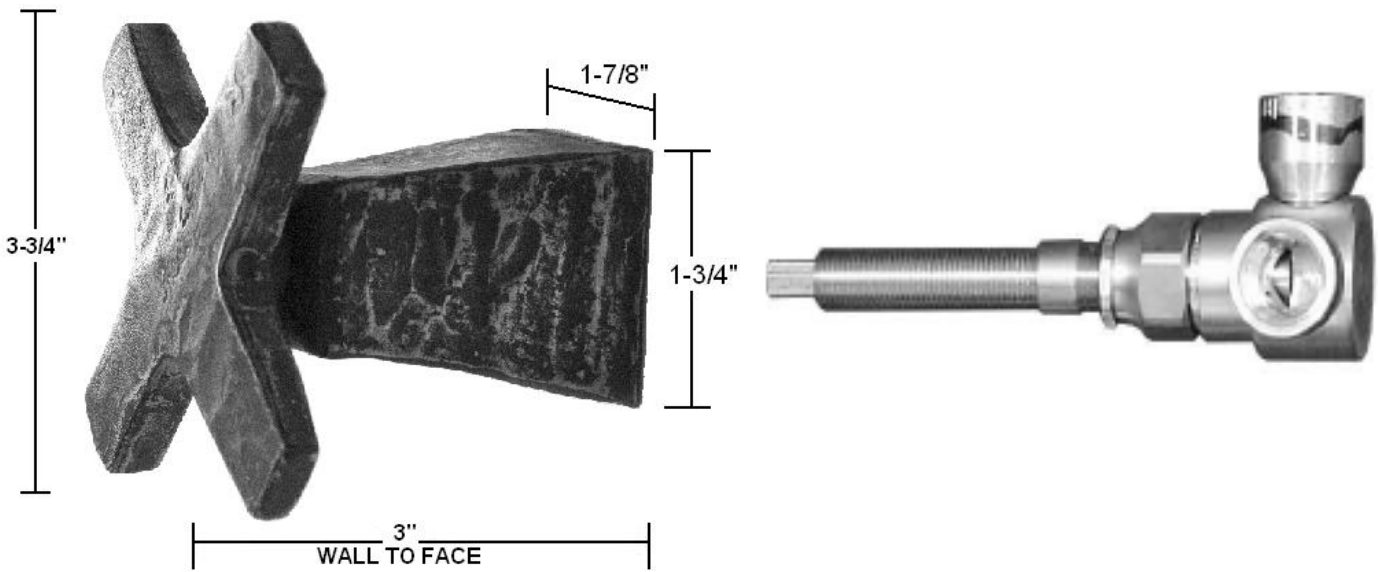

PRODUCT SPECIFICATIONS

Cixx Wall Faucet
CX-LAV-WM

Oct 2013

- ADA Compliant
- Includes Lift & Turn Drain w/overflow

Connection	1/2" NPT
Valve	1/2" Ceramic
GPM	1.5