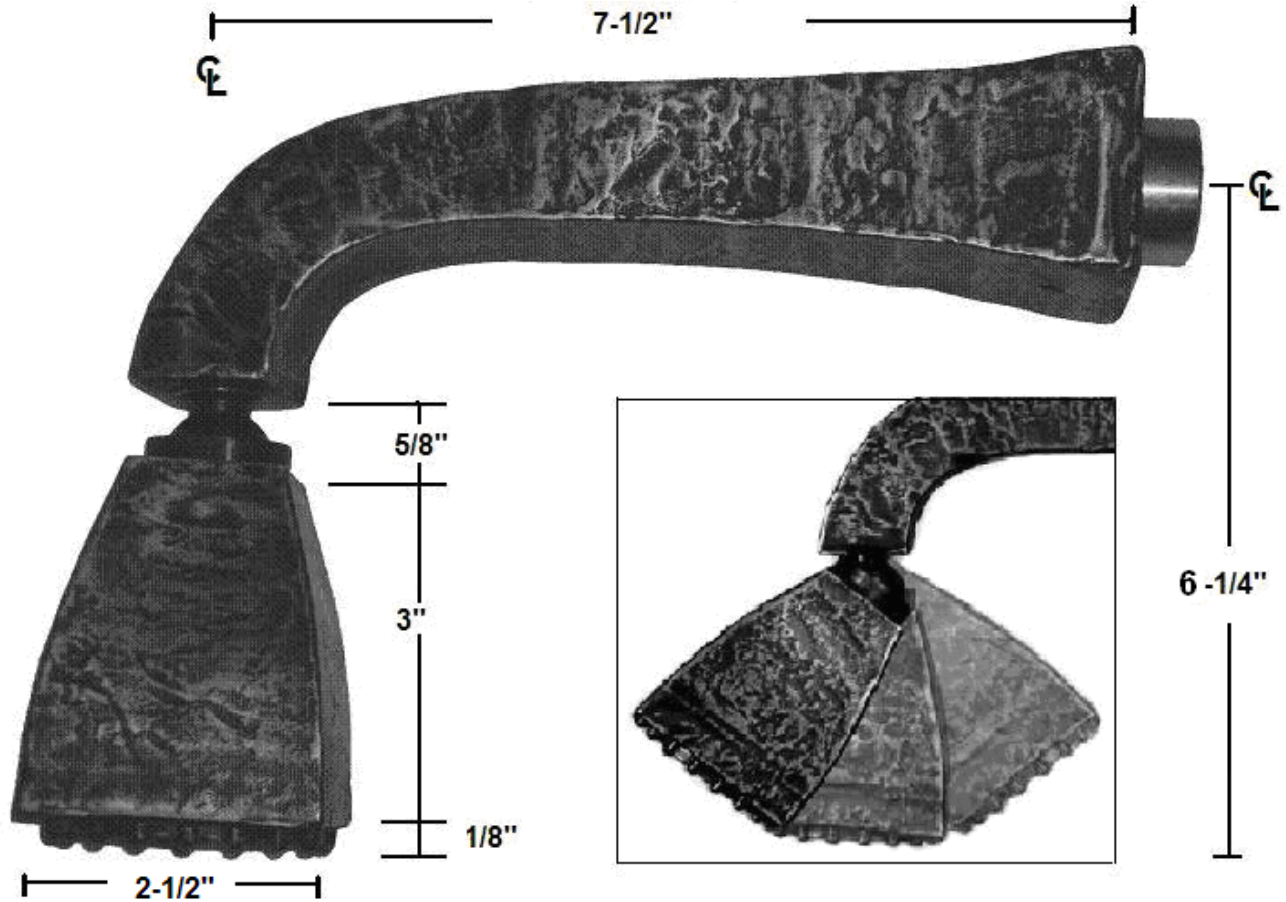

# PRODUCT SPECIFICATIONS

Cixx Shower Arm & Head  
CX-SHW-HD

Mar 2017

- Easy-clean rubber jets
- Fixed spray pattern

|            |          |
|------------|----------|
| Connection | 3/4" NPS |
| GPM        | 2.0      |
|            |          |
|            |          |
|            |          |