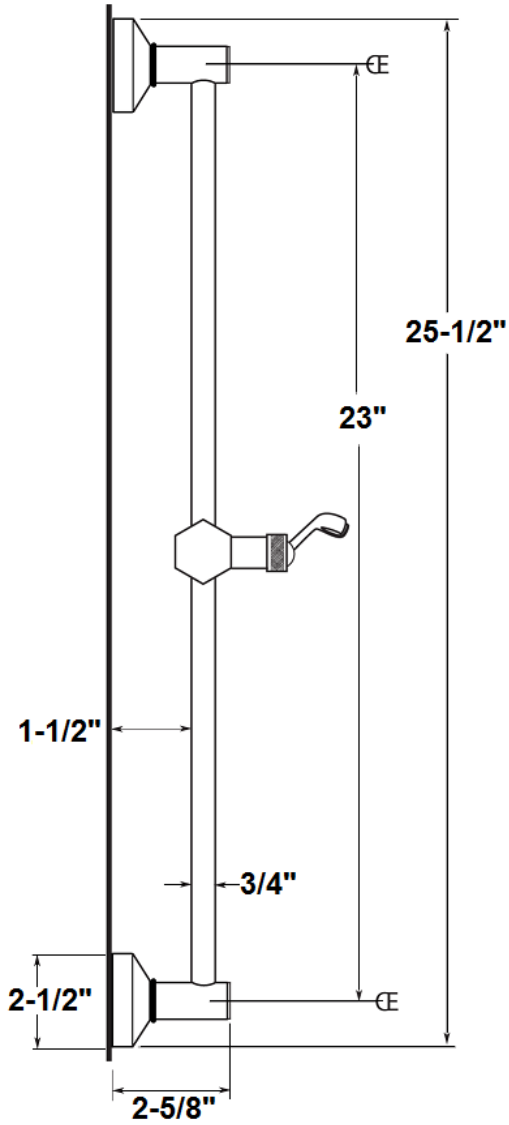

# PRODUCT SPECIFICATIONS

Handshower Slidebar  
HS-WM-SB

Feb 2014

- Option for use with Waterbridge Exposed Showers
- Custom finishes available
