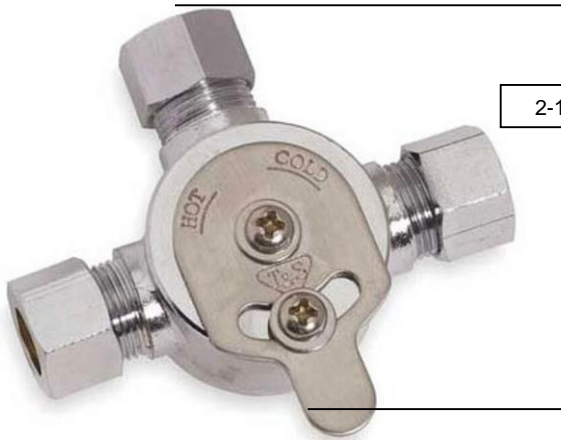

PRODUCT SPECIFICATIONS

Hands Free Faucet with Strap Wall Spout SANS-ST-DM

Aug 2015

- ADA Compliant
- Custom finishes available

GPM	1.5

PRODUCT SPECIFICATIONS

Hands Free Faucet with Strap Wall Spout
SANS-ST-DM

Aug 2015

Sensor Module
1/2" to 1/2"

Mixing valve
3/8" compression inlets
1/2" NPT outlet

Battery Pack