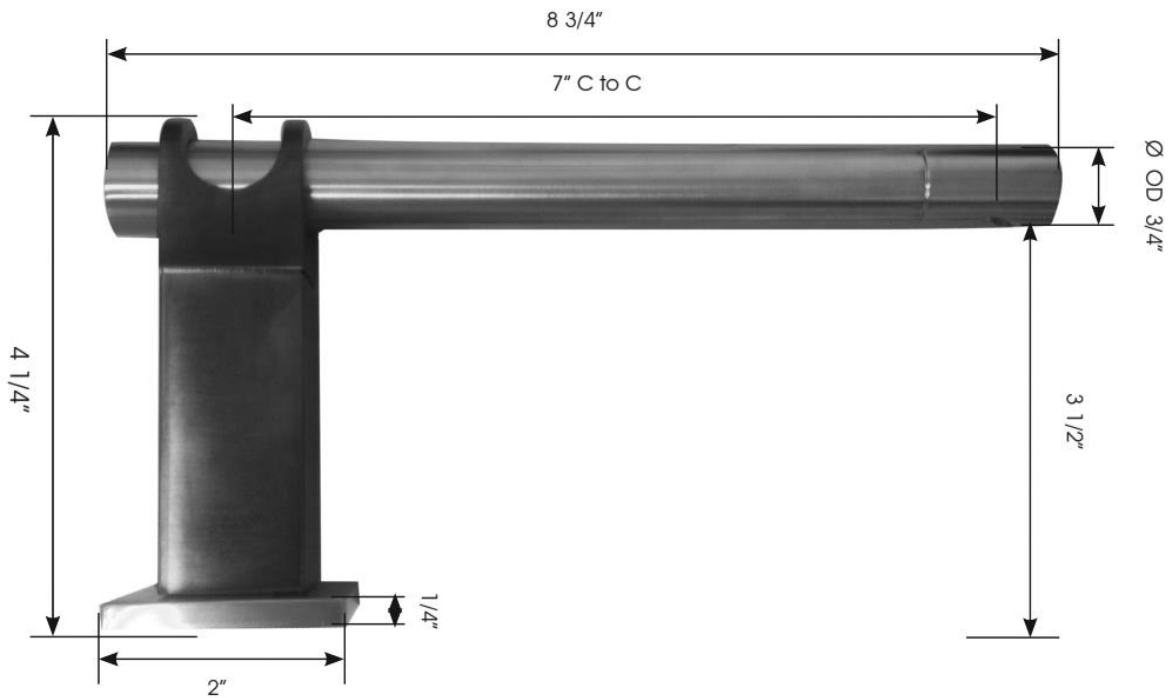

PRODUCT SPECIFICATIONS

Hands Free Faucet with Strap Wall Spout SANS-ST-DM

Aug 2015

- ADA Compliant
- Custom finishes available

GPM	1.5

PRODUCT SPECIFICATIONS

Hands Free Faucet with Strap Wall Spout
SANS-ST-DM

Aug 2015

Sensor Module
1/2" to 1/2"

Mixing valve
3/8" compression inlets
1/2" NPT outlet

Battery Pack