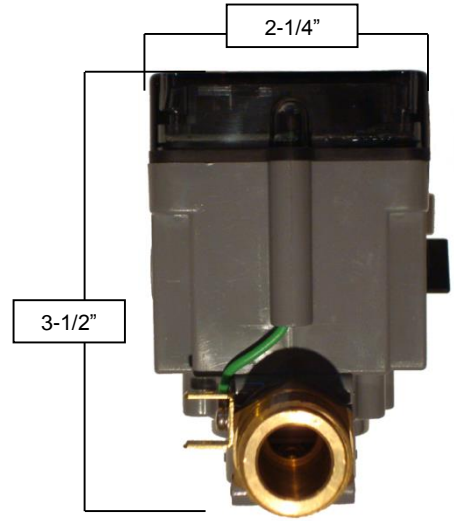

PRODUCT SPECIFICATIONS

Hands Free Faucet with Strap Wall Spout SANS-ST-DM

Aug 2015

- ADA Compliant
- Custom finishes available

GPM	1.5

PRODUCT SPECIFICATIONS

Hands Free Faucet with Strap Wall Spout
SANS-ST-DM

Aug 2015

Sensor Module
1/2" to 1/2"

Mixing valve
3/8" compression inlets
1/2" NPT outlet

Battery Pack