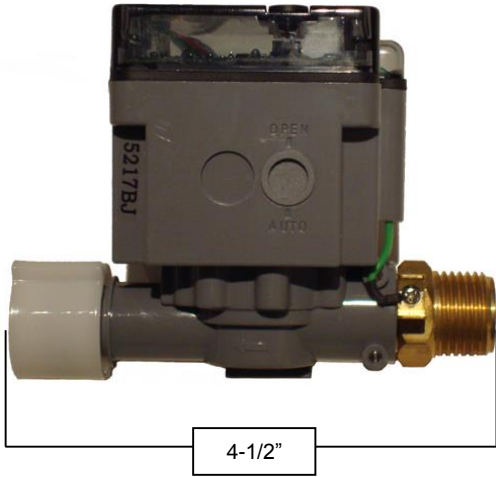

PRODUCT SPECIFICATIONS

Hands Free Faucet with Strap Wall Spout SANS-ST-DM

Aug 2015

- ADA Compliant
- Custom finishes available

GPM	1.5

PRODUCT SPECIFICATIONS

Hands Free Faucet with Strap Wall Spout
SANS-ST-DM

Aug 2015

Sensor Module
1/2" to 1/2"

Mixing valve
3/8" compression inlets
1/2" NPT outlet

Battery Pack