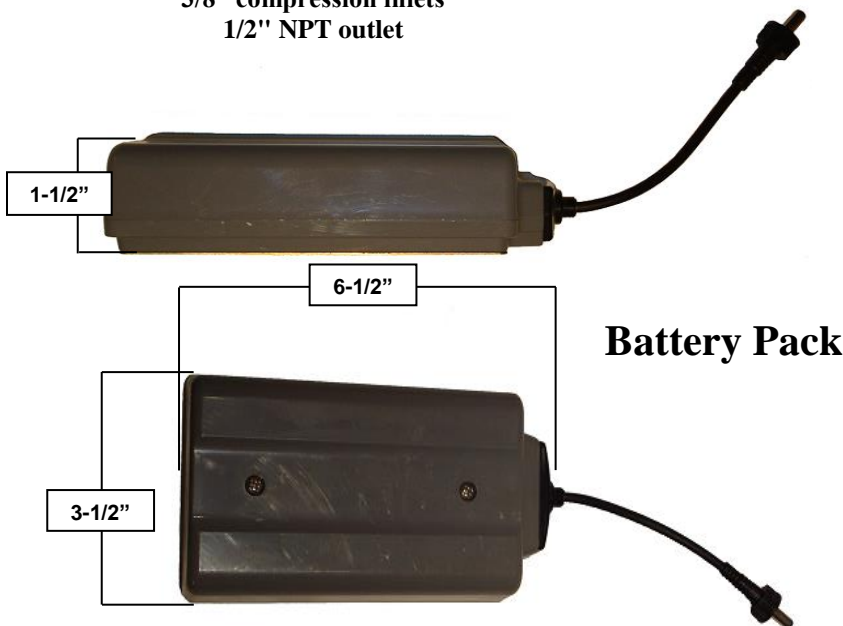

PRODUCT SPECIFICATIONS

Hands-Free Faucet with Wherever Waterfall Spout
SANS-WE-DM-WF

Jun 2017

- ADA Compliant
- Lower flow rates available by special order
- Custom finishes available

Connection	3/4" or 1/2" NPT
GPM	1.2

PRODUCT SPECIFICATIONS

Hands-Free Faucet with Wherever Waterfall Spout SANS-WE-DM-WF

Jun 2017

Sensor Module

Mixing valve

3/8" compression inlets
1/2" NPT outlet

Optional AC Adapter

Battery Pack