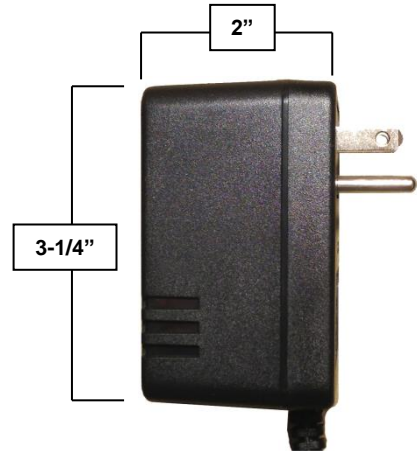

PRODUCT SPECIFICATIONS

Hands-Free Faucet with Wherever Waterfall Spout
SANS-WE-DM-WF

Jun 2017

- ADA Compliant
- Lower flow rates available by special order
- Custom finishes available

Connection	3/4" or 1/2" NPT
GPM	1.2

PRODUCT SPECIFICATIONS

Hands-Free Faucet with Wherever Waterfall Spout SANS-WE-DM-WF

Jun 2017

Sensor Module

Mixing valve

3/8" compression inlets
1/2" NPT outlet

Optional AC Adapter

Battery Pack