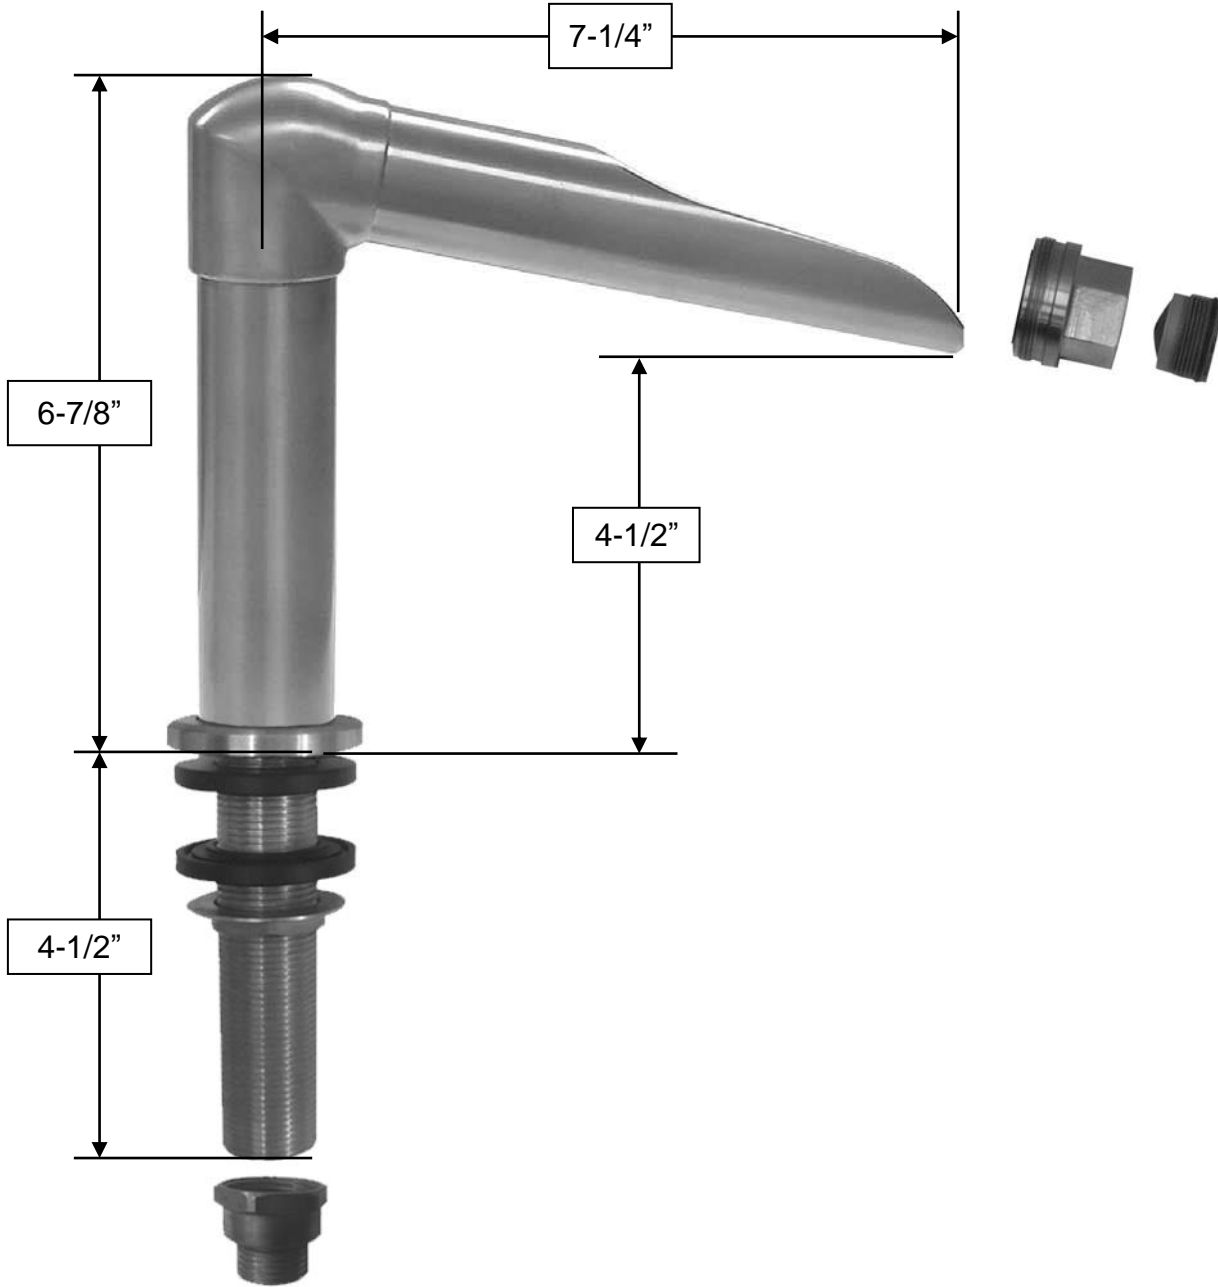

PRODUCT SPECIFICATIONS

Hands-Free Faucet with Wherever Waterfall Spout
SANS-WE-DM-WF

Jun 2017

- ADA Compliant
- Lower flow rates available by special order
- Custom finishes available

Connection	3/4" or 1/2" NPT
GPM	1.2

PRODUCT SPECIFICATIONS

Hands-Free Faucet with Wherever Waterfall Spout SANS-WE-DM-WF

Jun 2017

Sensor Module

Mixing valve

3/8" compression inlets
1/2" NPT outlet

Optional AC Adapter

Battery Pack