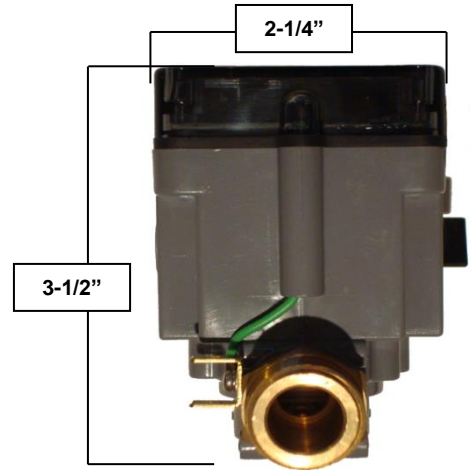

PRODUCT SPECIFICATIONS

Hands-Free Faucet with Wherever Waterfall Spout
SANS-WE-DM-WF

Jun 2017

- ADA Compliant
- Lower flow rates available by special order
- Custom finishes available

Connection	3/4" or 1/2" NPT
GPM	1.2

PRODUCT SPECIFICATIONS

Hands-Free Faucet with Wherever Waterfall Spout SANS-WE-DM-WF

Jun 2017

Sensor Module

Mixing valve

3/8" compression inlets
1/2" NPT outlet

Optional AC Adapter

Battery Pack