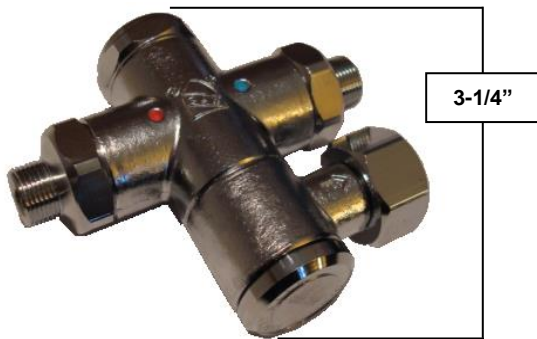

PRODUCT SPECIFICATIONS

Hands-Free Faucet with Wherever Waterfall Spout
SANS-WE-DM-WF

Jun 2017

- ADA Compliant
- Lower flow rates available by special order
- Custom finishes available

Connection	3/4" or 1/2" NPT
GPM	1.2

PRODUCT SPECIFICATIONS

Hands-Free Faucet with Wherever Waterfall Spout SANS-WE-DM-WF

Jun 2017

Sensor Module

Mixing valve

3/8" compression inlets
1/2" NPT outlet

Optional AC Adapter

Battery Pack