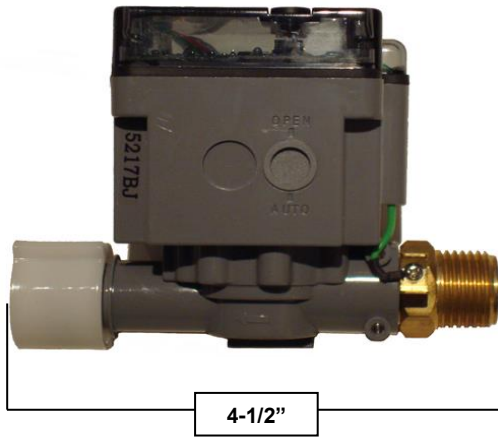

PRODUCT SPECIFICATIONS

Hands-Free Faucet with Wherever Waterfall Spout
SANS-WE-DM-WF

Jun 2017

- ADA Compliant
- Lower flow rates available by special order
- Custom finishes available

Connection	3/4" or 1/2" NPT
GPM	1.2

PRODUCT SPECIFICATIONS

Hands-Free Faucet with Wherever Waterfall Spout SANS-WE-DM-WF

Jun 2017

Sensor Module

Mixing valve

3/8" compression inlets
1/2" NPT outlet

Optional AC Adapter

Battery Pack