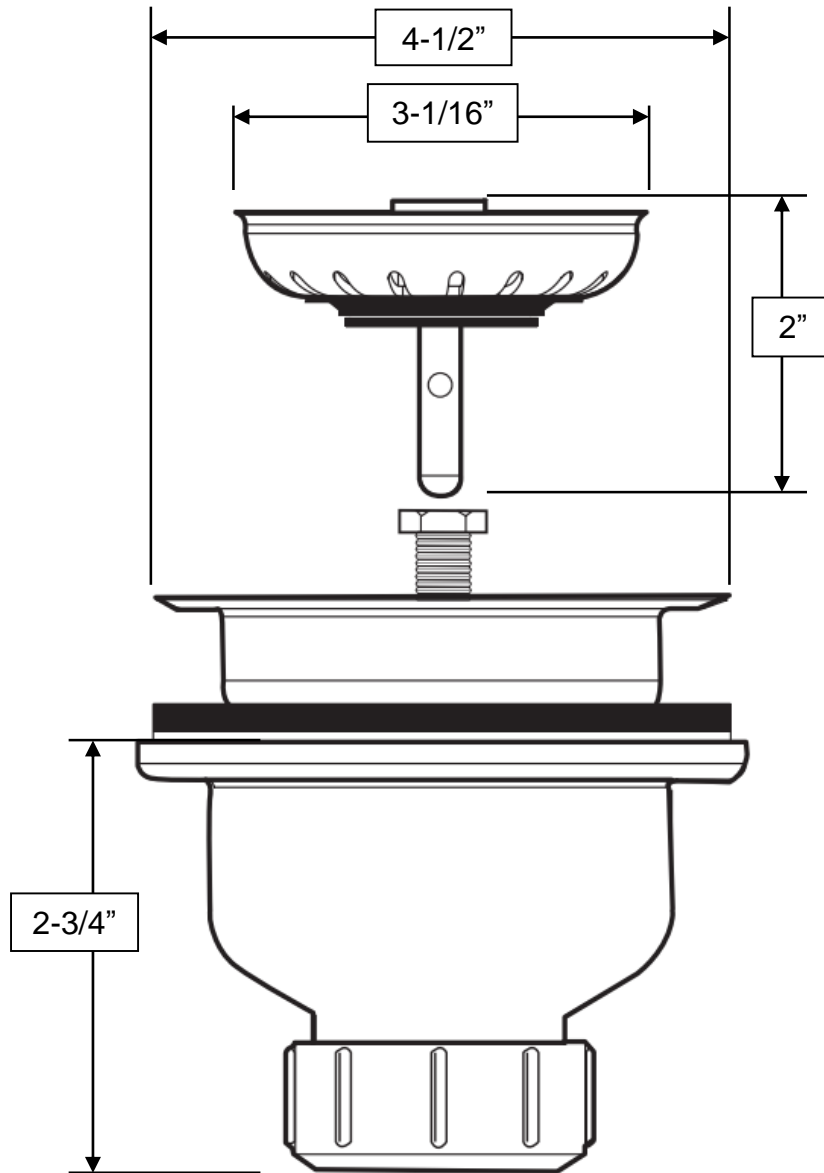

# PRODUCT SPECIFICATIONS

Apr 2016

Kitchen Drain  
SF-11-300

- Fits 3-1/2" to 4" drain openings
- 3" maximum counter thickness

Connection	1-1/2"