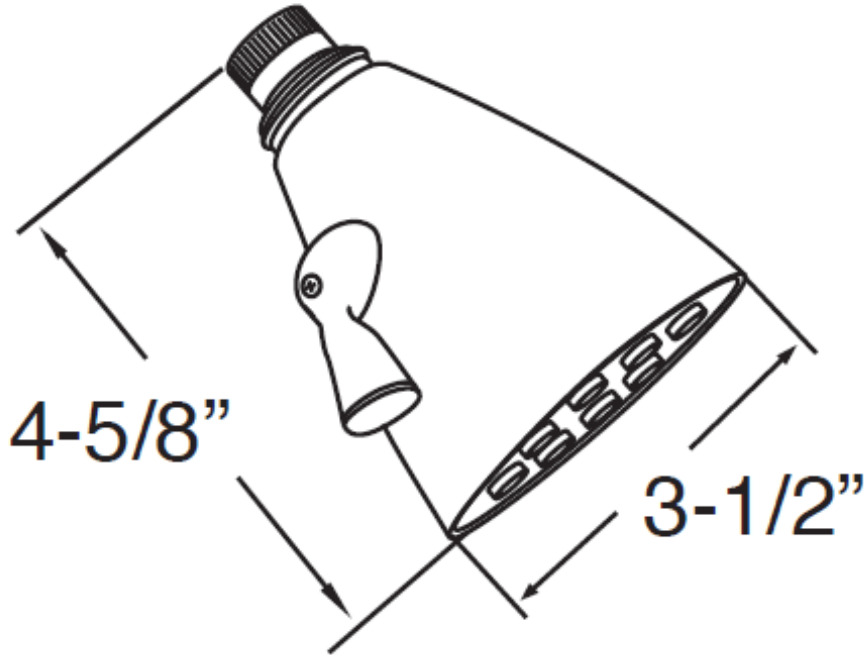

PRODUCT SPECIFICATIONS

Large Plunger Shower Head
SF-SHW-10-060

Mar 2017

- Swiveling ball joint
- Custom finishes available

Connection	1/2" NPT
GPM	2.0