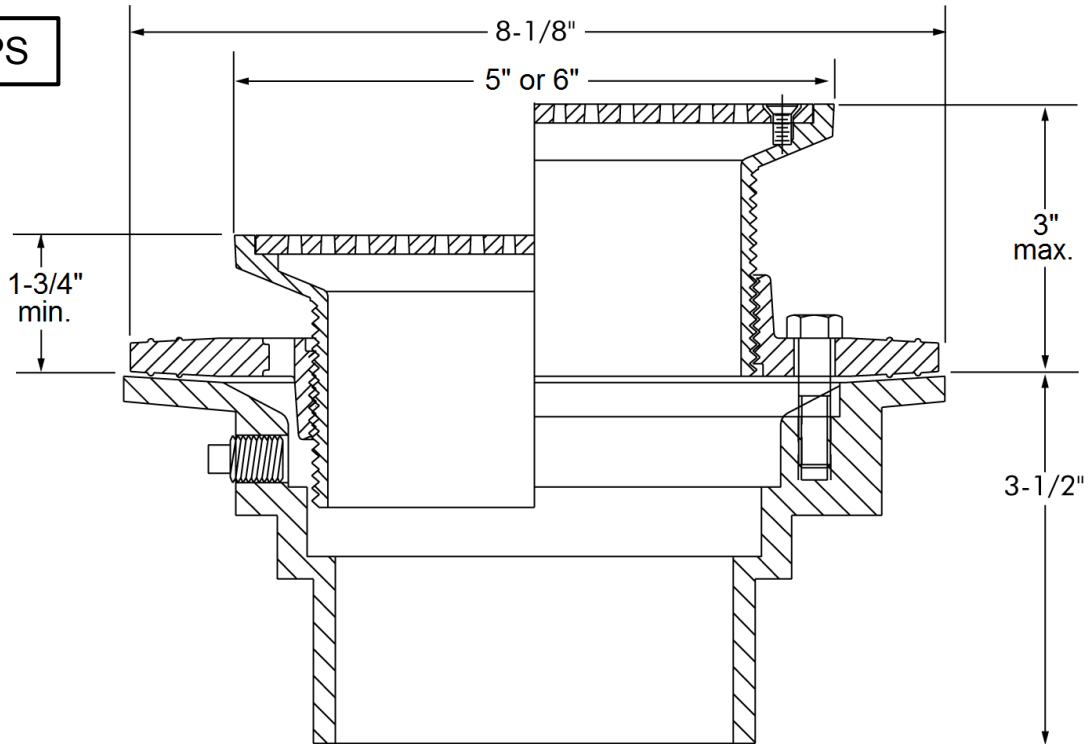

- ADA Compliant
- Solid nickel-bronze tops
- ABS, PVC, and Cast Iron roughs sold separately

Connection	2 - 3"

PRODUCT SPECIFICATIONS

Floor Drains

May 2017

5 & 6" TOPS

4" TOPS