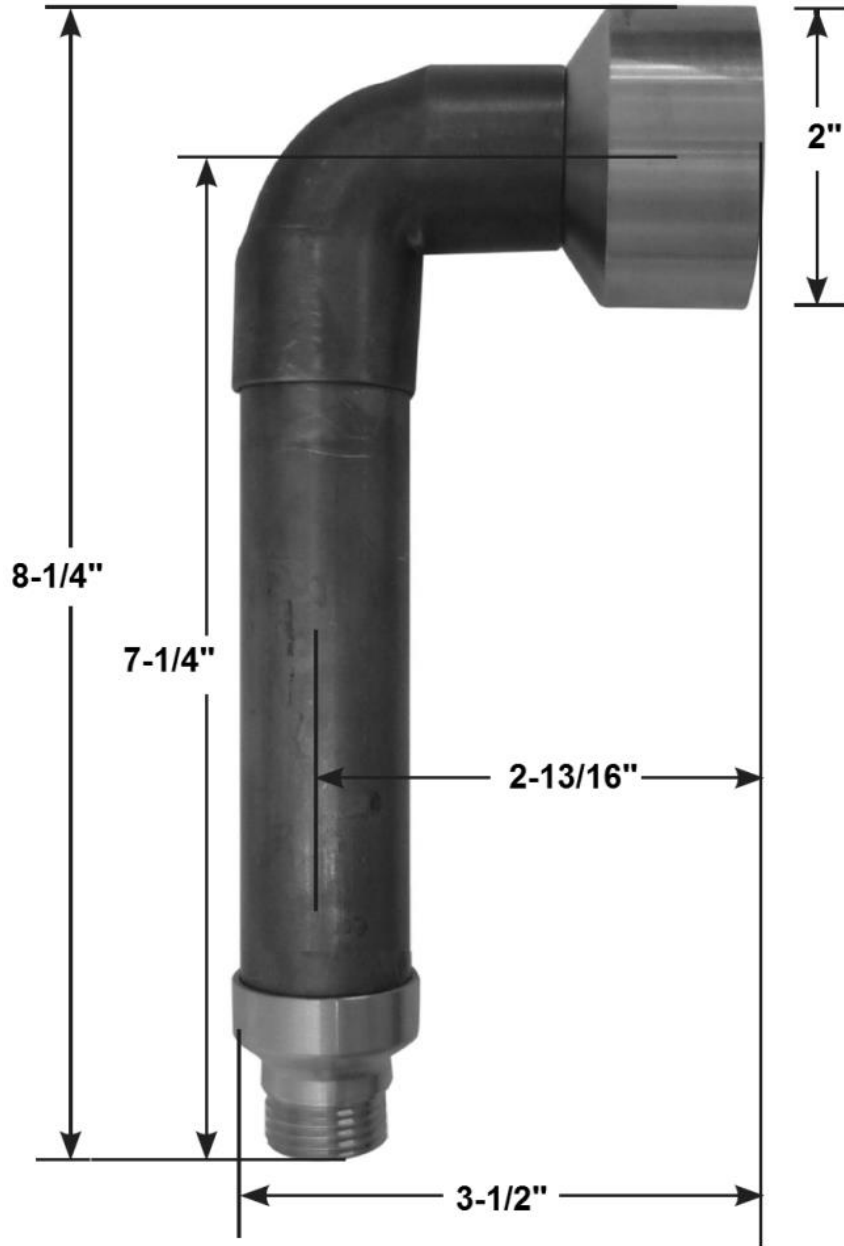

PRODUCT SPECIFICATIONS

WaterBridge Style Wand Waterbridge Hand Wand

WB-10-336

Sep 2016

- Custom finishes available

Connection	1/2" NPT
GPM	2.0