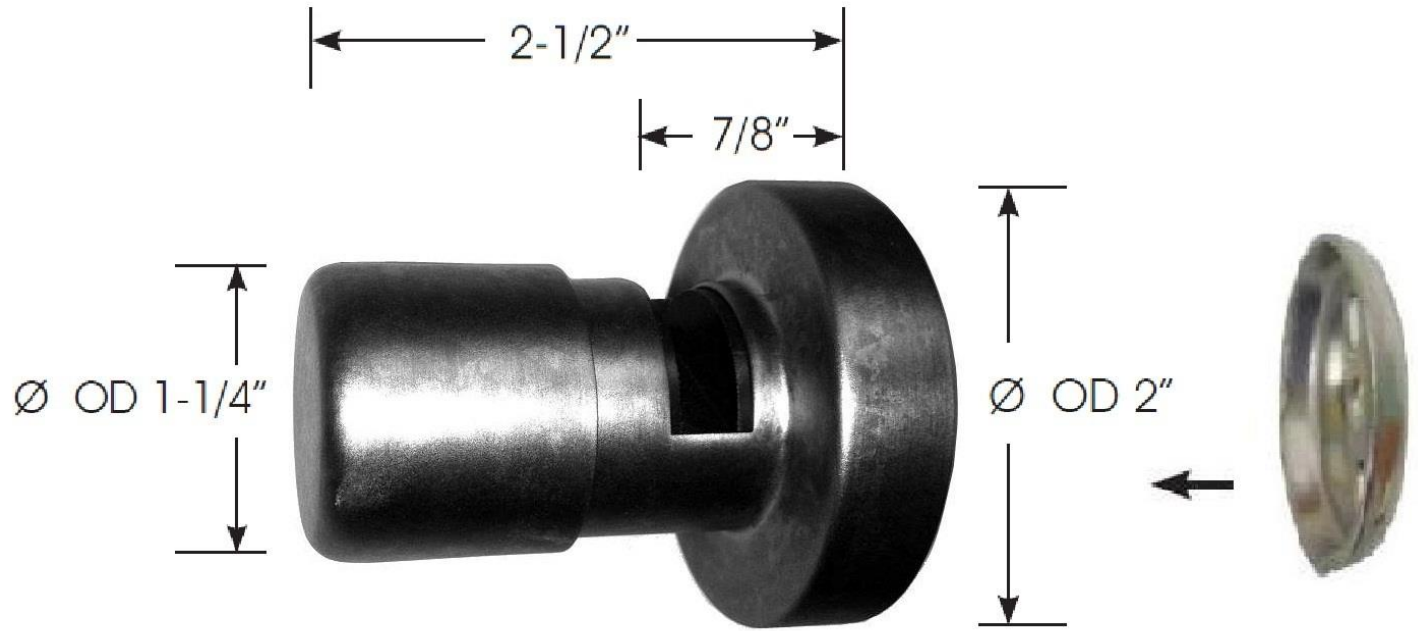

# PRODUCT SPECIFICATIONS

Waterbridge Mirror Mount  
WB-ACC-MIR

Jan 2014

- Mounting hardware included
- Custom finishes available
