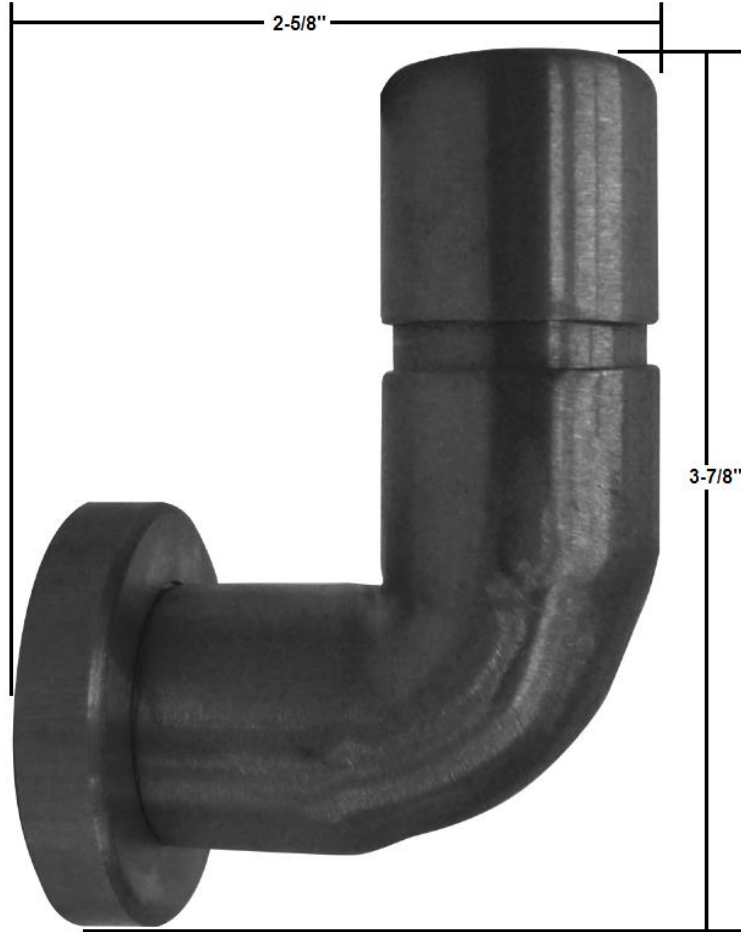

PRODUCT SPECIFICATIONS

Waterbridge Robe Hook
WB-ACC-RH

Jan 2014

- Mounting hardware included
- Custom sizes and finishes available
