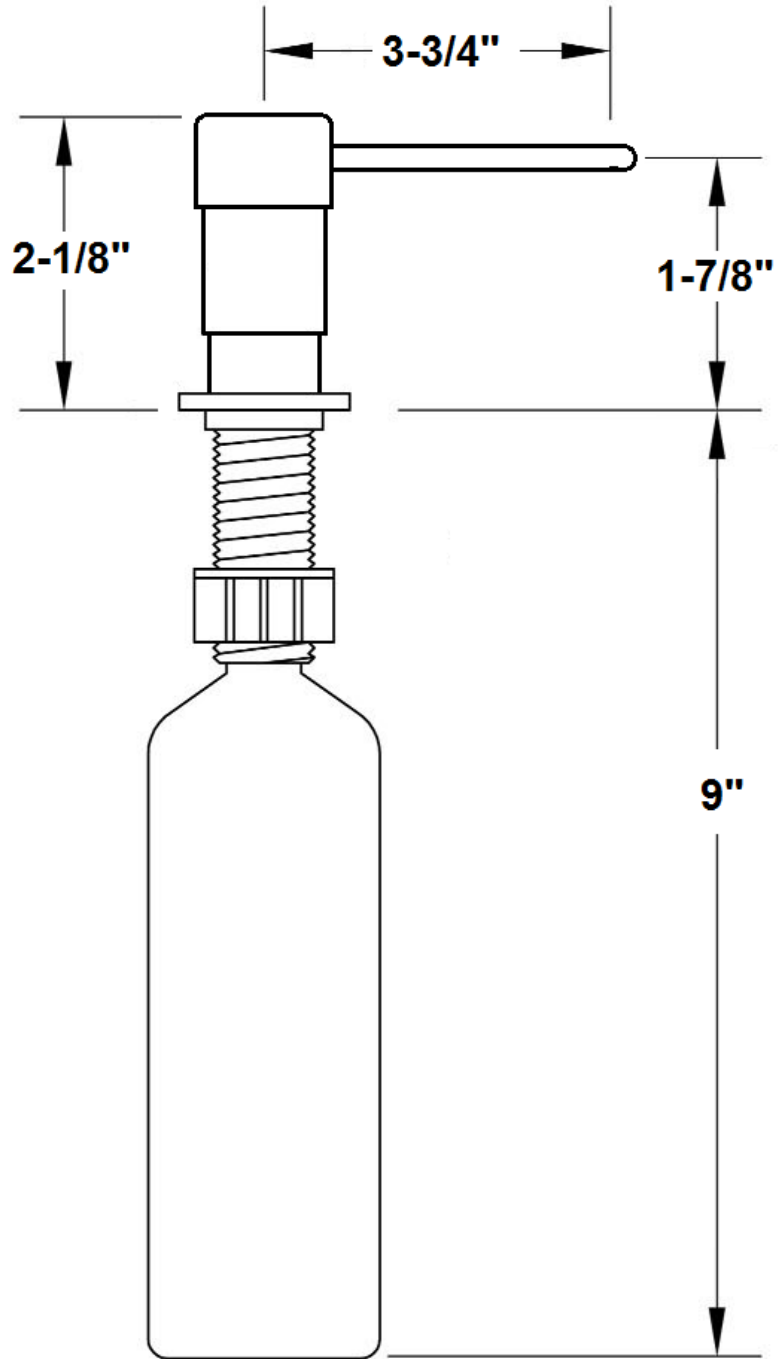

PRODUCT SPECIFICATIONS

Waterbridge Residential Soap Pump
WB-ACC-SP-DM

Sep 2015

- ADA Compliant
- Drill mounting hole at 1-1/4"
- 1-1/2" MAX countertop thickness
- 18-ounce reservoir
- Custom finishes available

Capacity	0.5 Liters