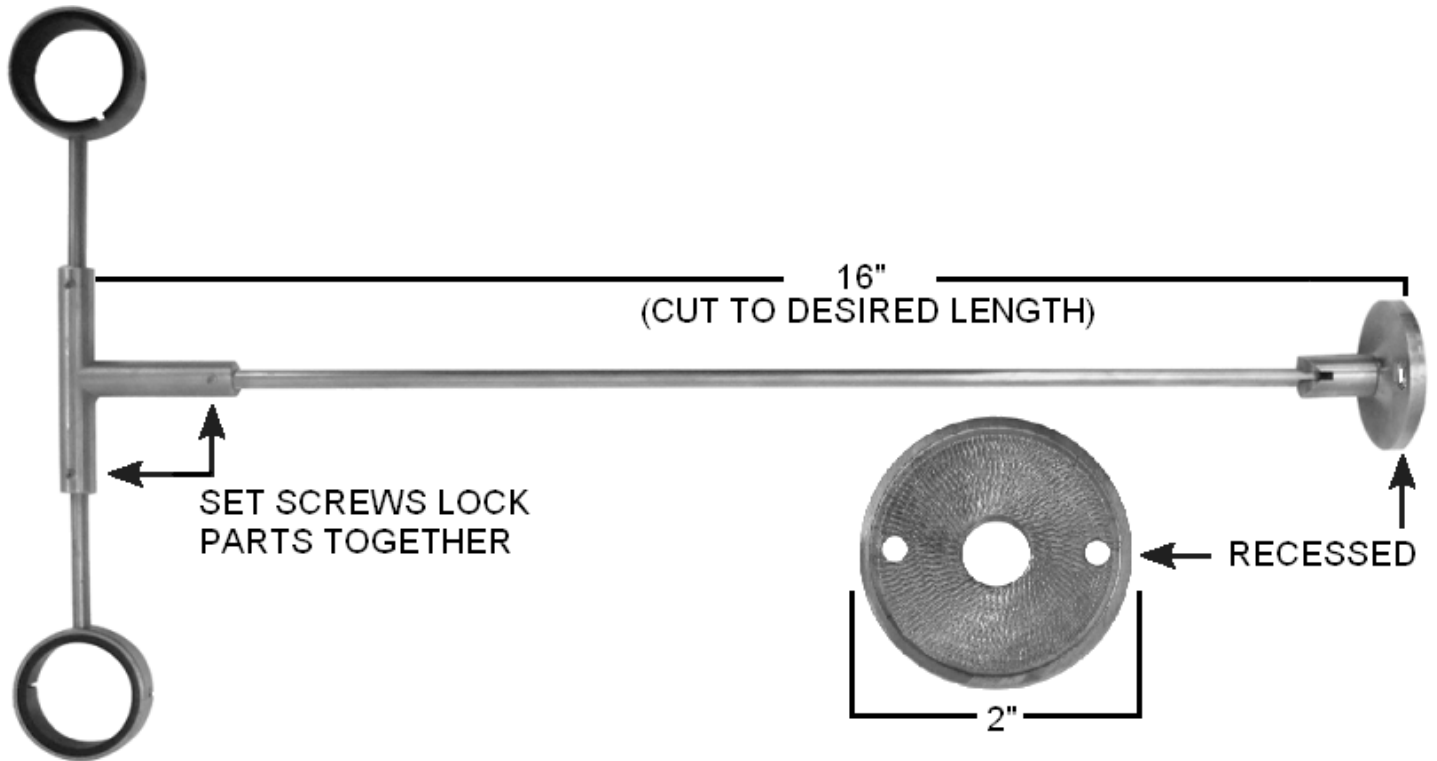

# PRODUCT SPECIFICATIONS

Waterbridge Stabilizer Tee  
WB-ACC-TEE

Jan 2014

- Must be installed on faucet before faucet installation
- Recessed wall plate is textured for optional epoxy to tub
- Mounting hardware included
- Custom finishes available
