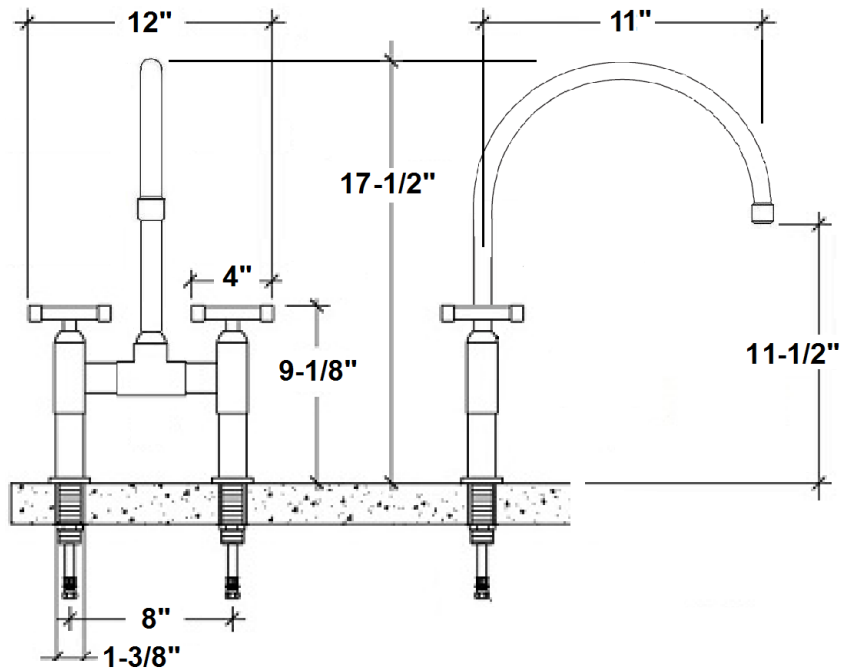

PRODUCT SPECIFICATIONS

Waterbridge Kitchen Faucet with Large Spout WB-DM-ARC

June 2013

- ADA Compliant
- Offset and Cross handles available
- Custom sizes and finishes available

Connection	1/2" Compression
Valve	1/2" Ceramic
GPM	1.5