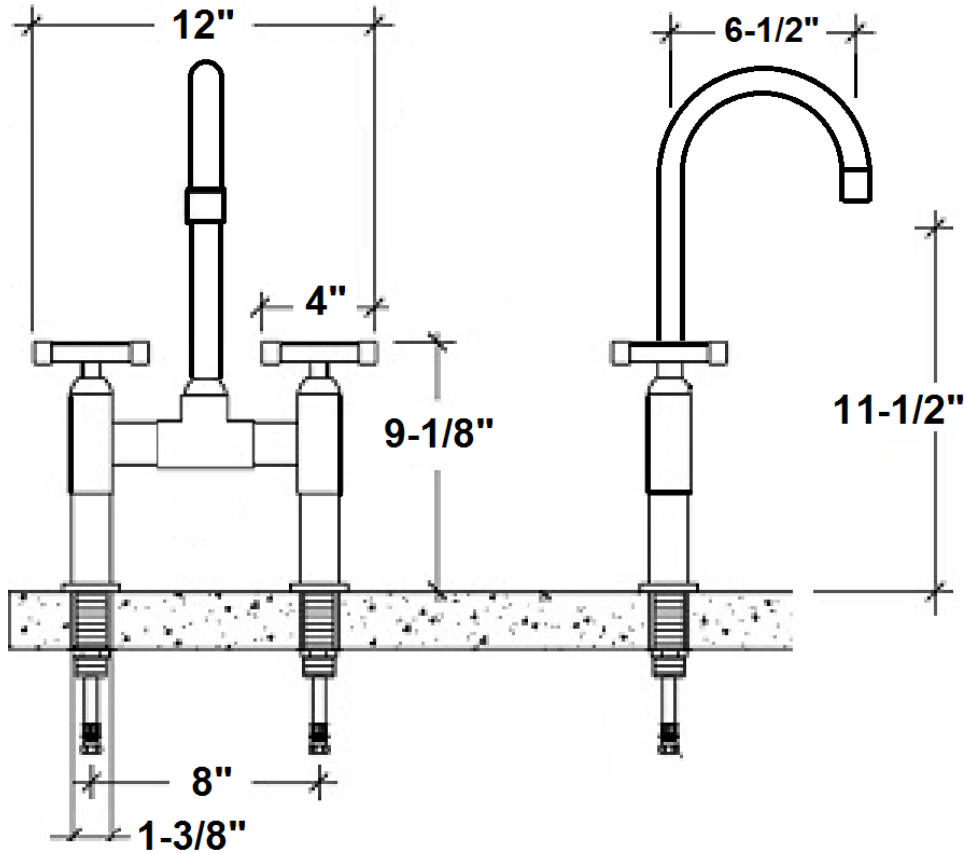

PRODUCT SPECIFICATIONS

Waterbridge Kitchen Faucet with Arc Spout WB-DM-ARC-SW

Jan 2013

- ADA Compliant
- Swivel spout
- Offset and Cross handles available
- Custom sizes and finishes available

Connection	1/2" Compression
Valve	1/2" Ceramic
GPM	1.5