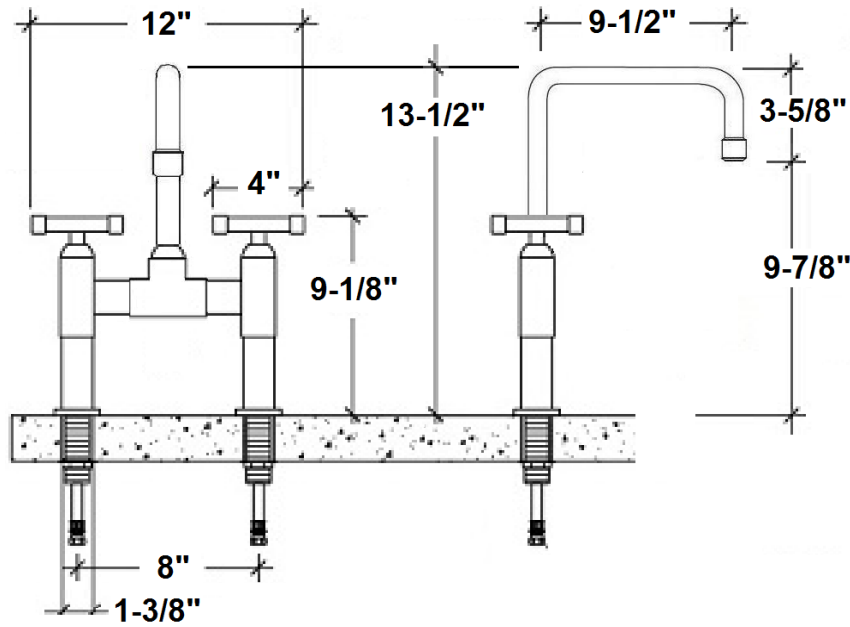

PRODUCT SPECIFICATIONS

Waterbridge Deck Faucet with Square Spout WB-DM-SQ-FX

Jan 2014

- ADA Compliant
- Fixed or swivel spout
- Offset and Cross handles available
- Custom sizes and finishes available

Connection	3/8" Compression
Valve	1/2" Ceramic
GPM	1.5