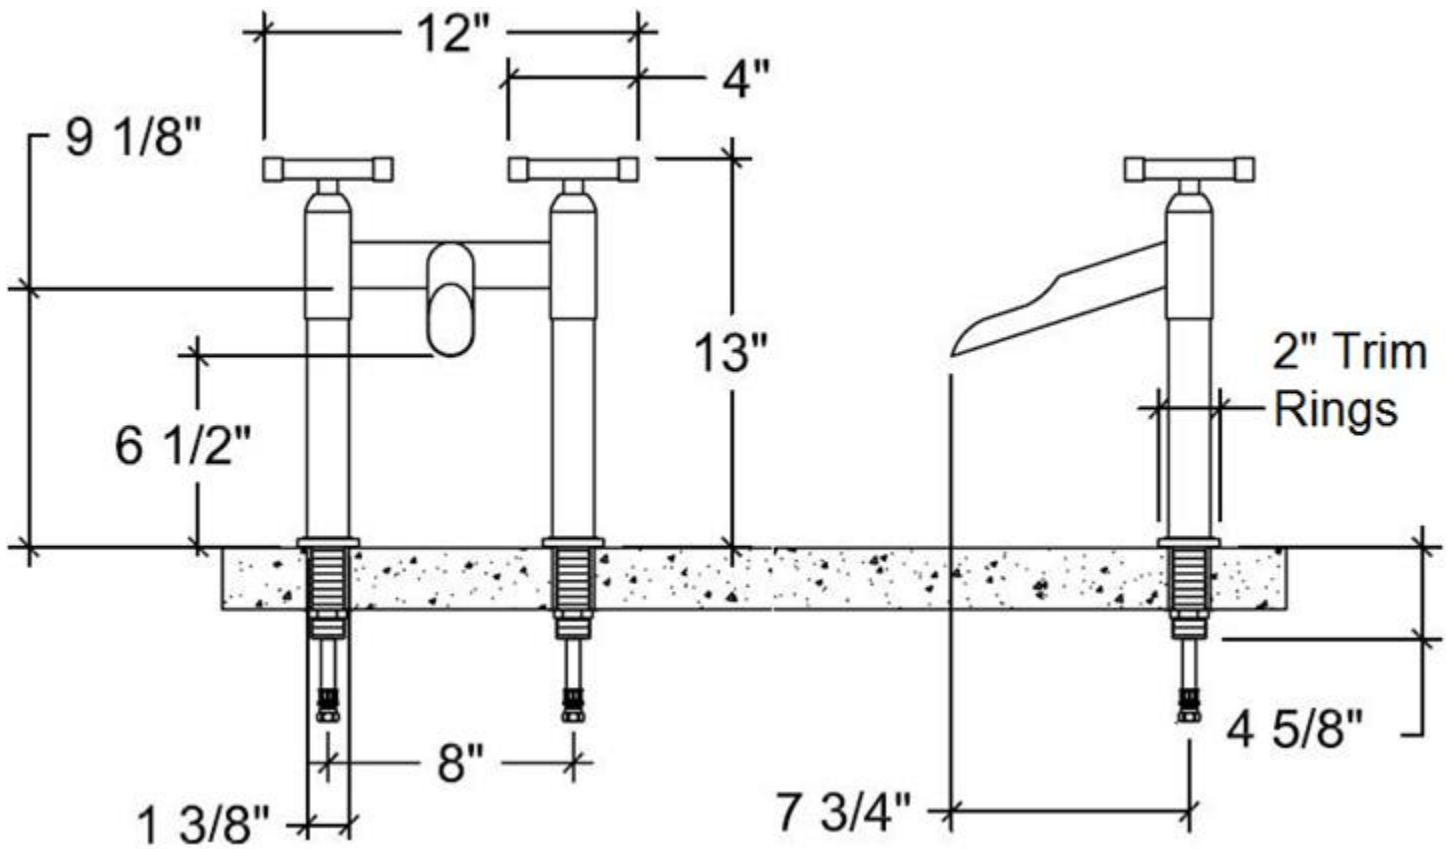

PRODUCT SPECIFICATIONS

Waterbridge Lav Faucet with Waterfall Spout WB-LAV-DM-WF-T

Oct 2016

- ADA Compliant
- Includes Flip-Top Drain w/o overflow
- Offset and Cross handles available
- Custom sizes and finishes available

Connection	1/2" Compression
Valve	1/2" Ceramic
GPM	1.2