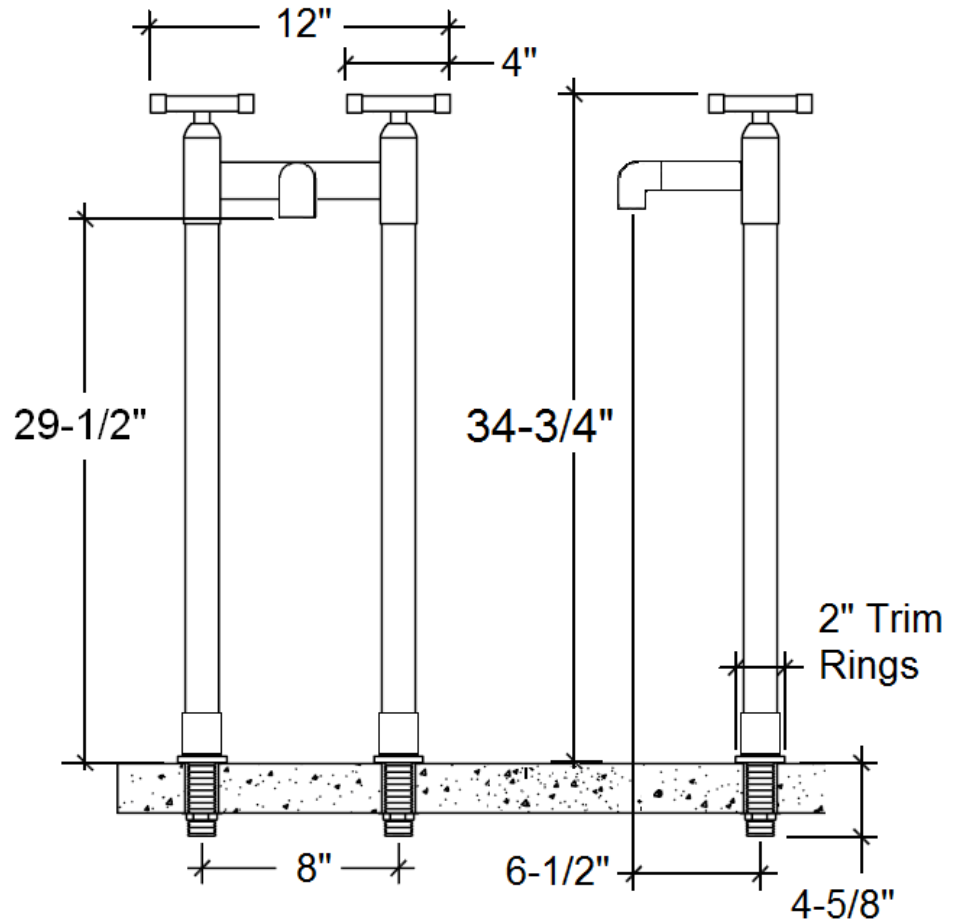

PRODUCT SPECIFICATIONS

Waterbridge Floor Mounted Faucet with LBO Spout WB-LAV-FM-LBO

Oct 2016

- ADA Compliant
- Includes Flip-Top Drain w/o overflow
- Offset and Cross handles available
- Custom sizes and finishes available

Connection	3/8" Comp.
Valve	1/2" Ceramic
GPM	1.2