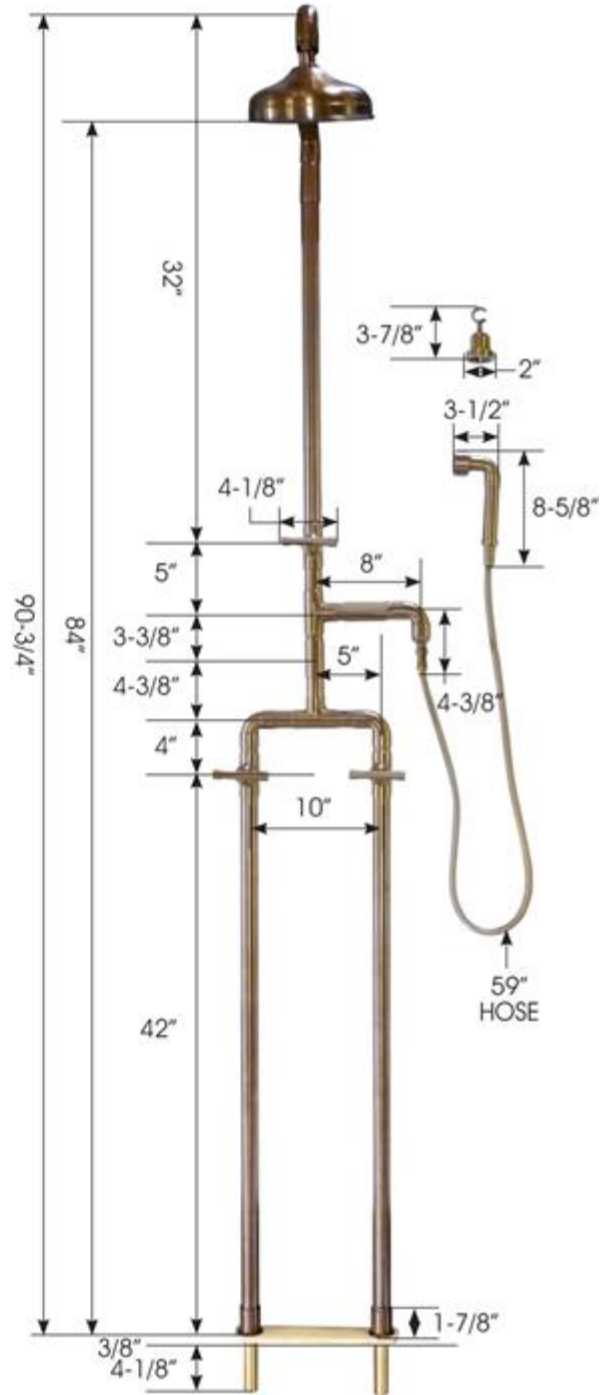

PRODUCT SPECIFICATIONS

Waterbridge Exposed Shower WB-SHW-1050

Jun 2016

- Offset and Cross handles available
- Custom sizes and finishes available

Connection	3/4" IPS
Valve	1/2" Ceramic
GPM	2.0