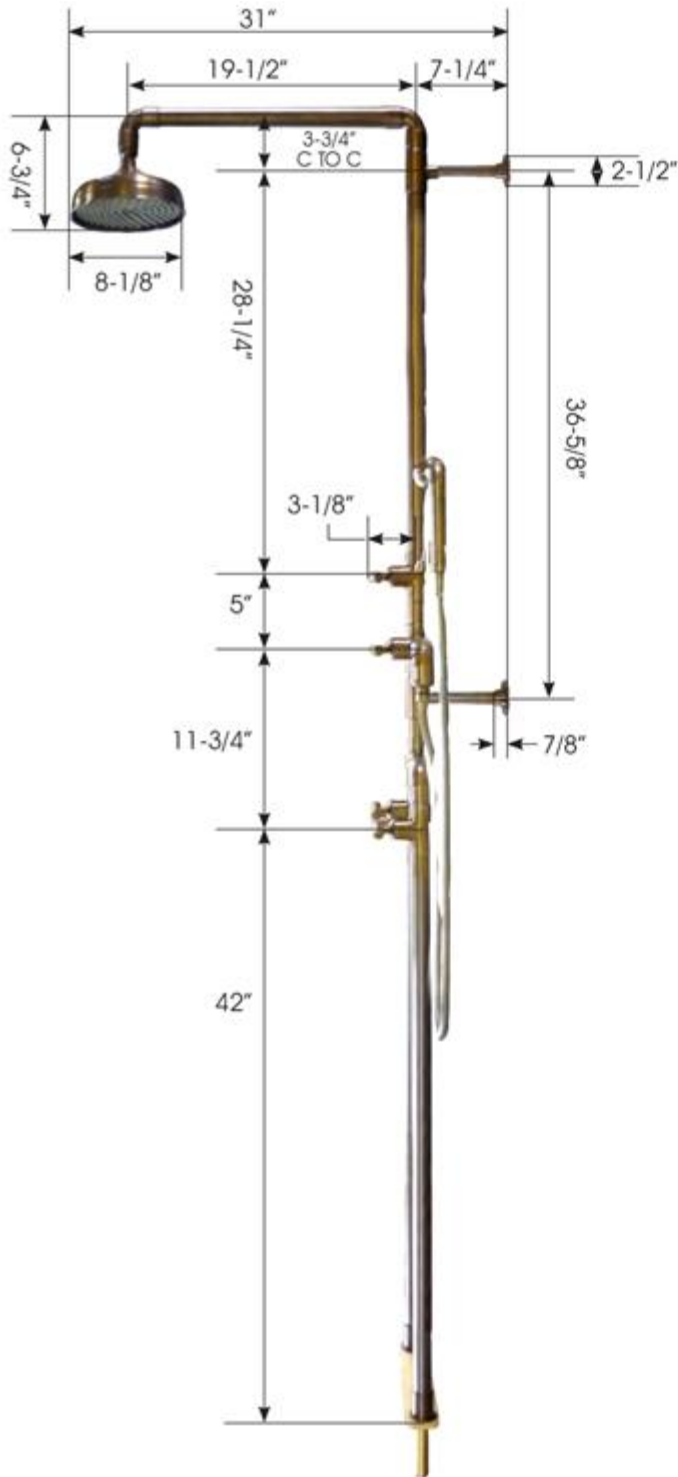

PRODUCT SPECIFICATIONS

Waterbridge Exposed Shower WB-SHW-1050

Jun 2016

- Offset and Cross handles available
- Custom sizes and finishes available

Connection	3/4" IPS
Valve	1/2" Ceramic
GPM	2.0