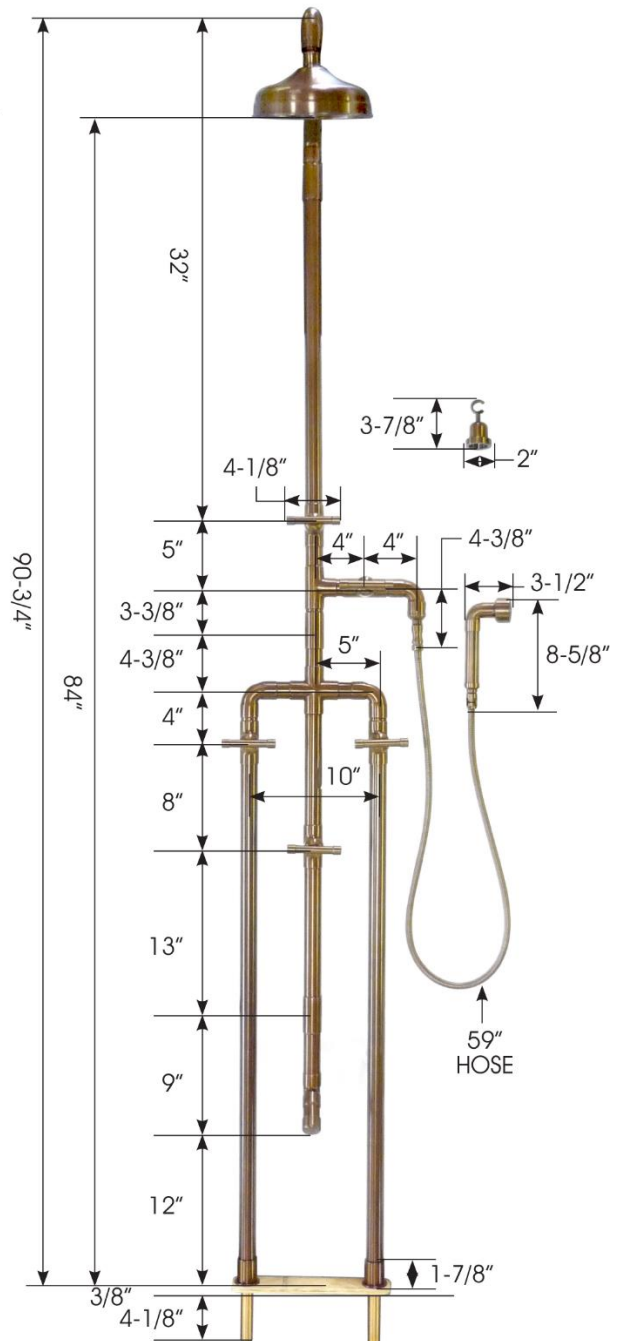

Jul 2016

PRODUCT SPECIFICATIONS

Waterbridge Exposed Shower WB-SHW-1080

- Offset and Cross handles available
- Custom sizes and finishes available

Connection	3/4" IPS
Valve	1/2" Ceramic
GPM	2.0