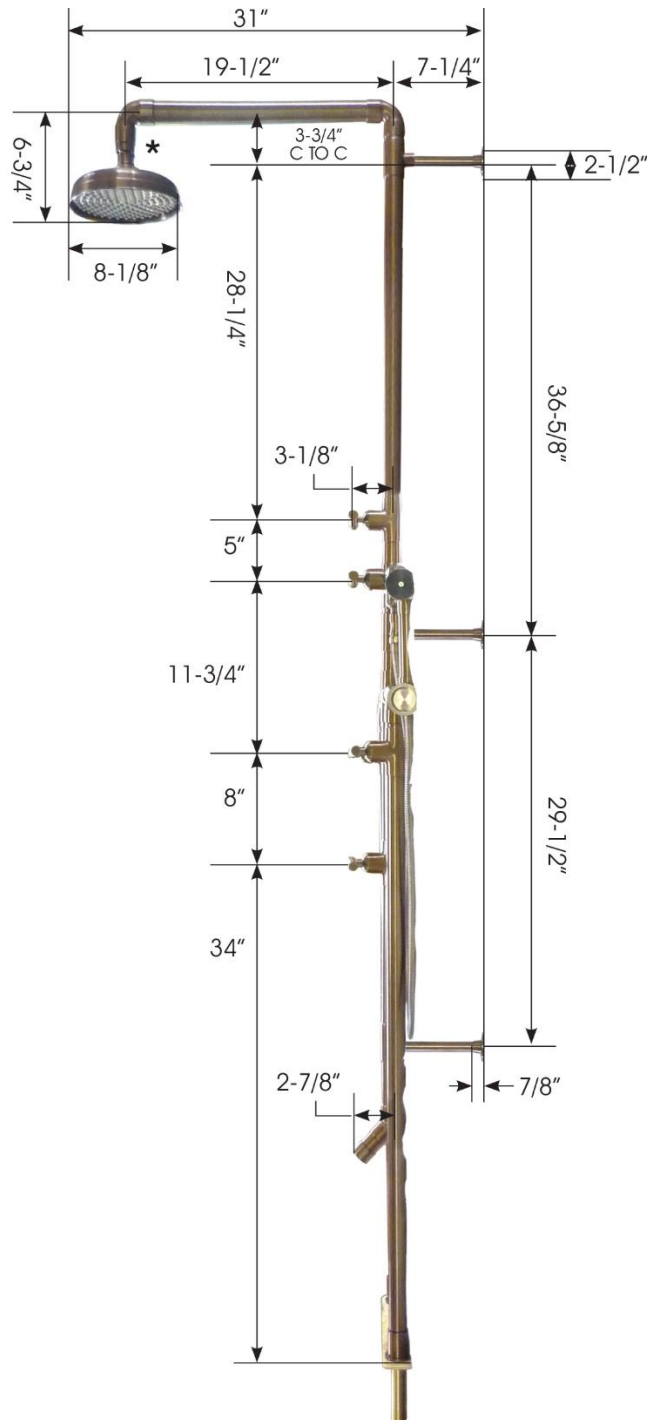

Jul 2016

PRODUCT SPECIFICATIONS

Waterbridge Exposed Shower WB-SHW-1080

- Offset and Cross handles available
- Custom sizes and finishes available

Connection	3/4" IPS
Valve	1/2" Ceramic
GPM	2.0