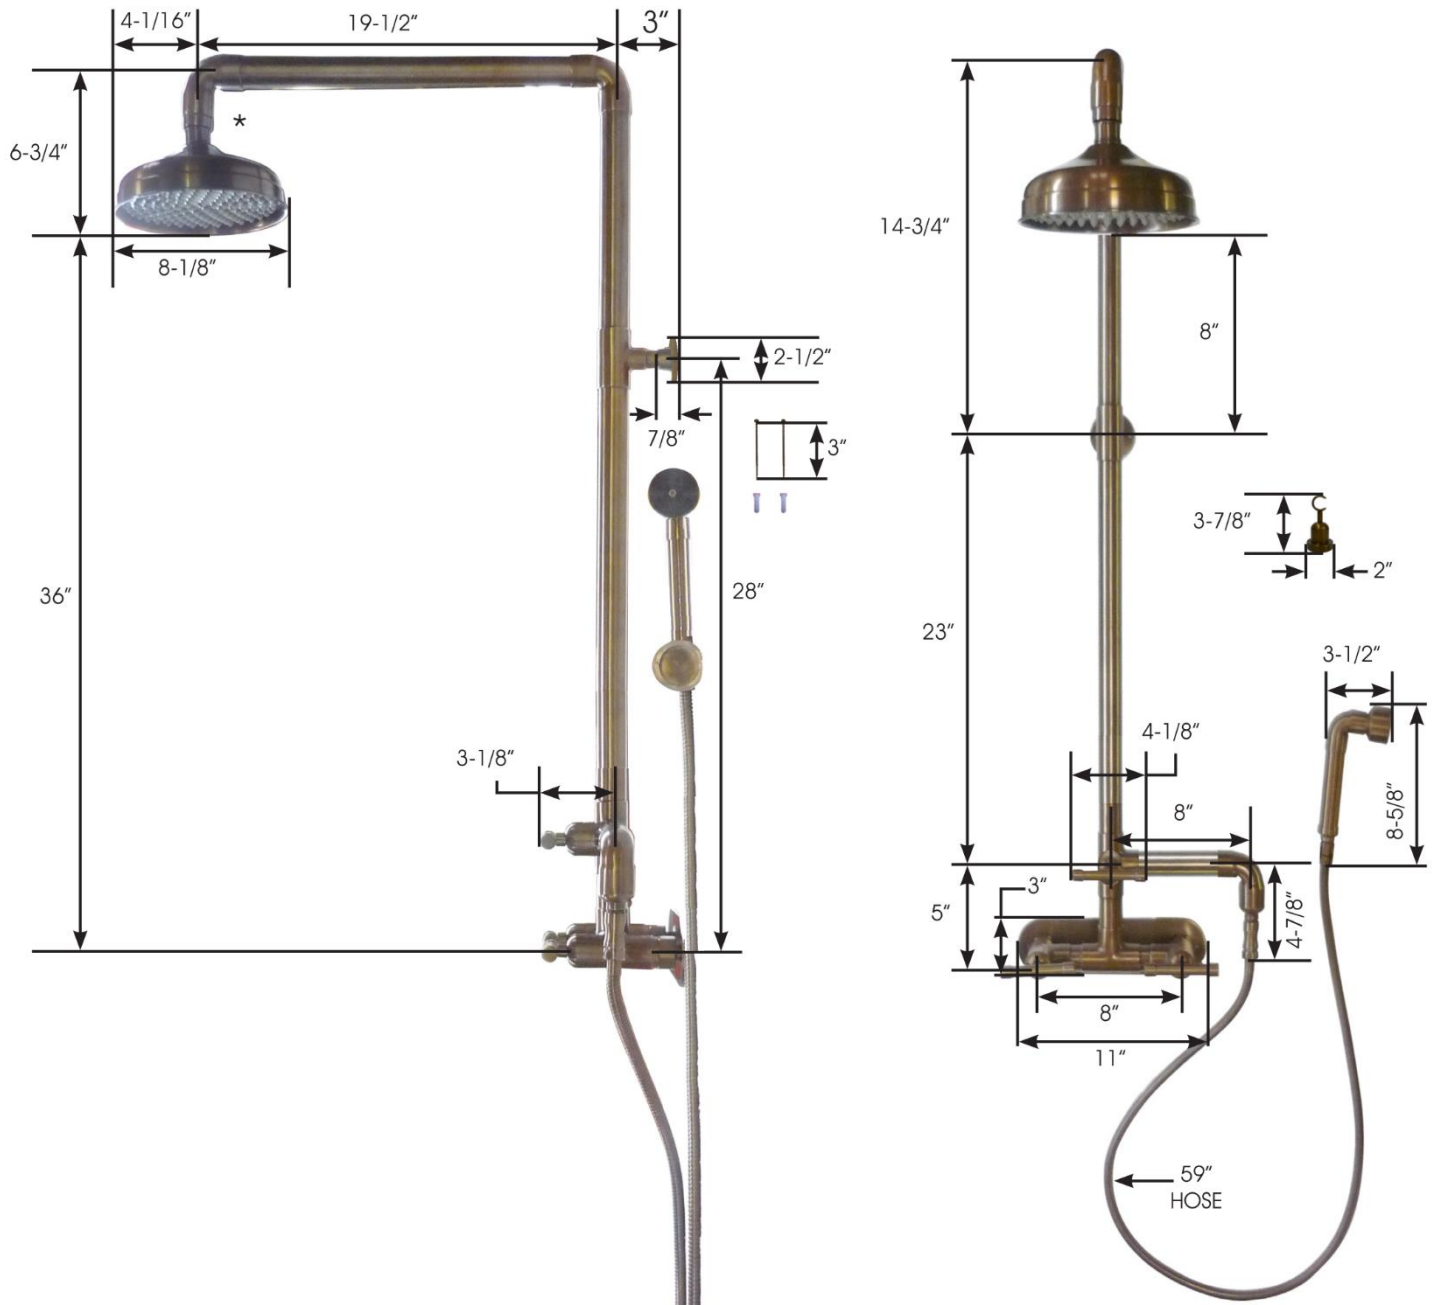

PRODUCT SPECIFICATIONS

Waterbridge Exposed Shower WB-SHW-850

Apr 2016

- ADA Compliant
- Offset and Cross handles available
- Custom sizes and finishes available
- These specs are valid only for fixtures manufactured after April 2016

Connection	1/2" Copper
Valve	1/2" Ceramic
GPM	2.0