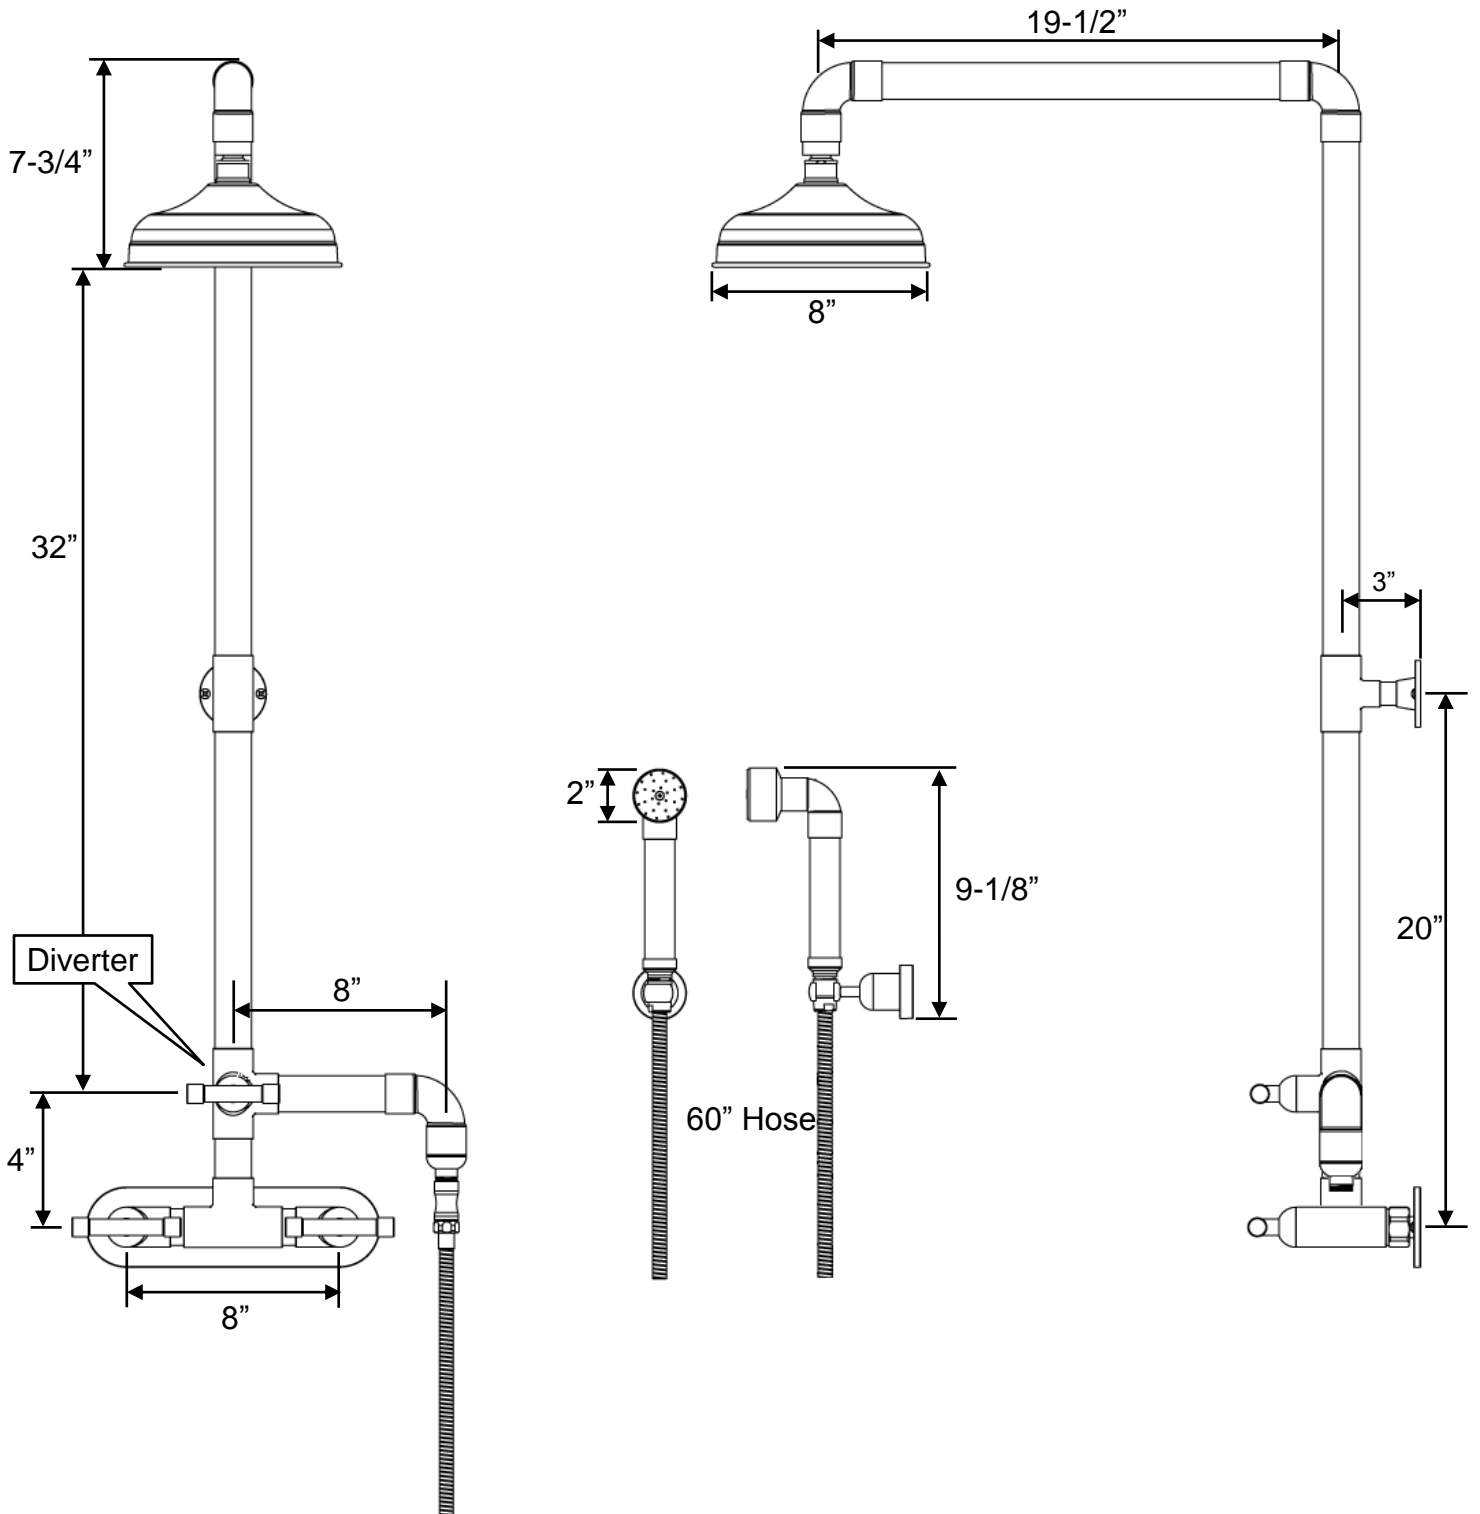

PRODUCT SPECIFICATIONS

Waterbridge Exposed Shower WB-SHW-850

Feb 2018

- Dimensions apply to systems produced after Jan. 1st, 2018
- Custom dimensions and finishes available

Connection	1/2" copper
GPM	2.0