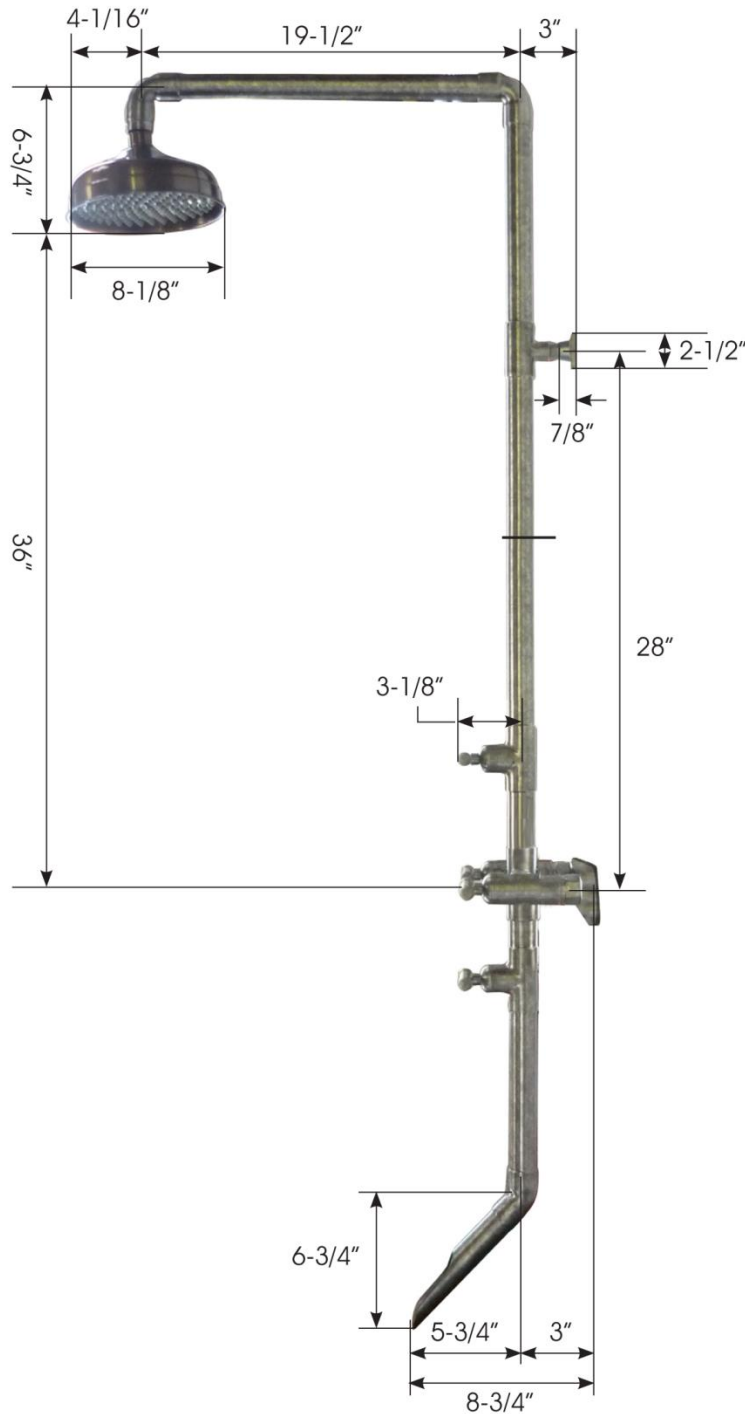

# PRODUCT SPECIFICATIONS

## Waterbridge Exposed Shower WB-SHW-870

- Swiveling rain head
- Includes Watts remote anti-scald valve
- ADA Compliant
- Offset and Cross handles available
- Custom sizes and finishes available

|            |              |
|------------|--------------|
| Connection | 1/2" Copper  |
| Valve      | 1/2" Ceramic |
| GPM        | 2.5          |
|            |              |
|            |              |
|            |              |