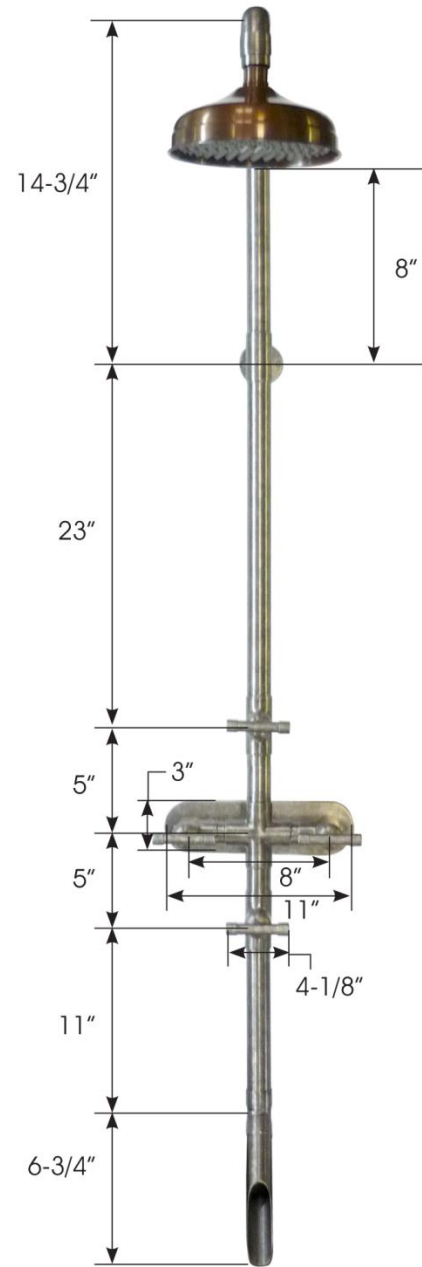

## Waterbridge Exposed Shower WB-SHW-870

- Swiveling rain head
- Includes Watts remote anti-scald valve
- ADA Compliant
- Offset and Cross handles available
- Custom sizes and finishes available

|            |              |
|------------|--------------|
| Connection | 1/2" Copper  |
| Valve      | 1/2" Ceramic |
| GPM        | 2.5          |
|            |              |
|            |              |
|            |              |