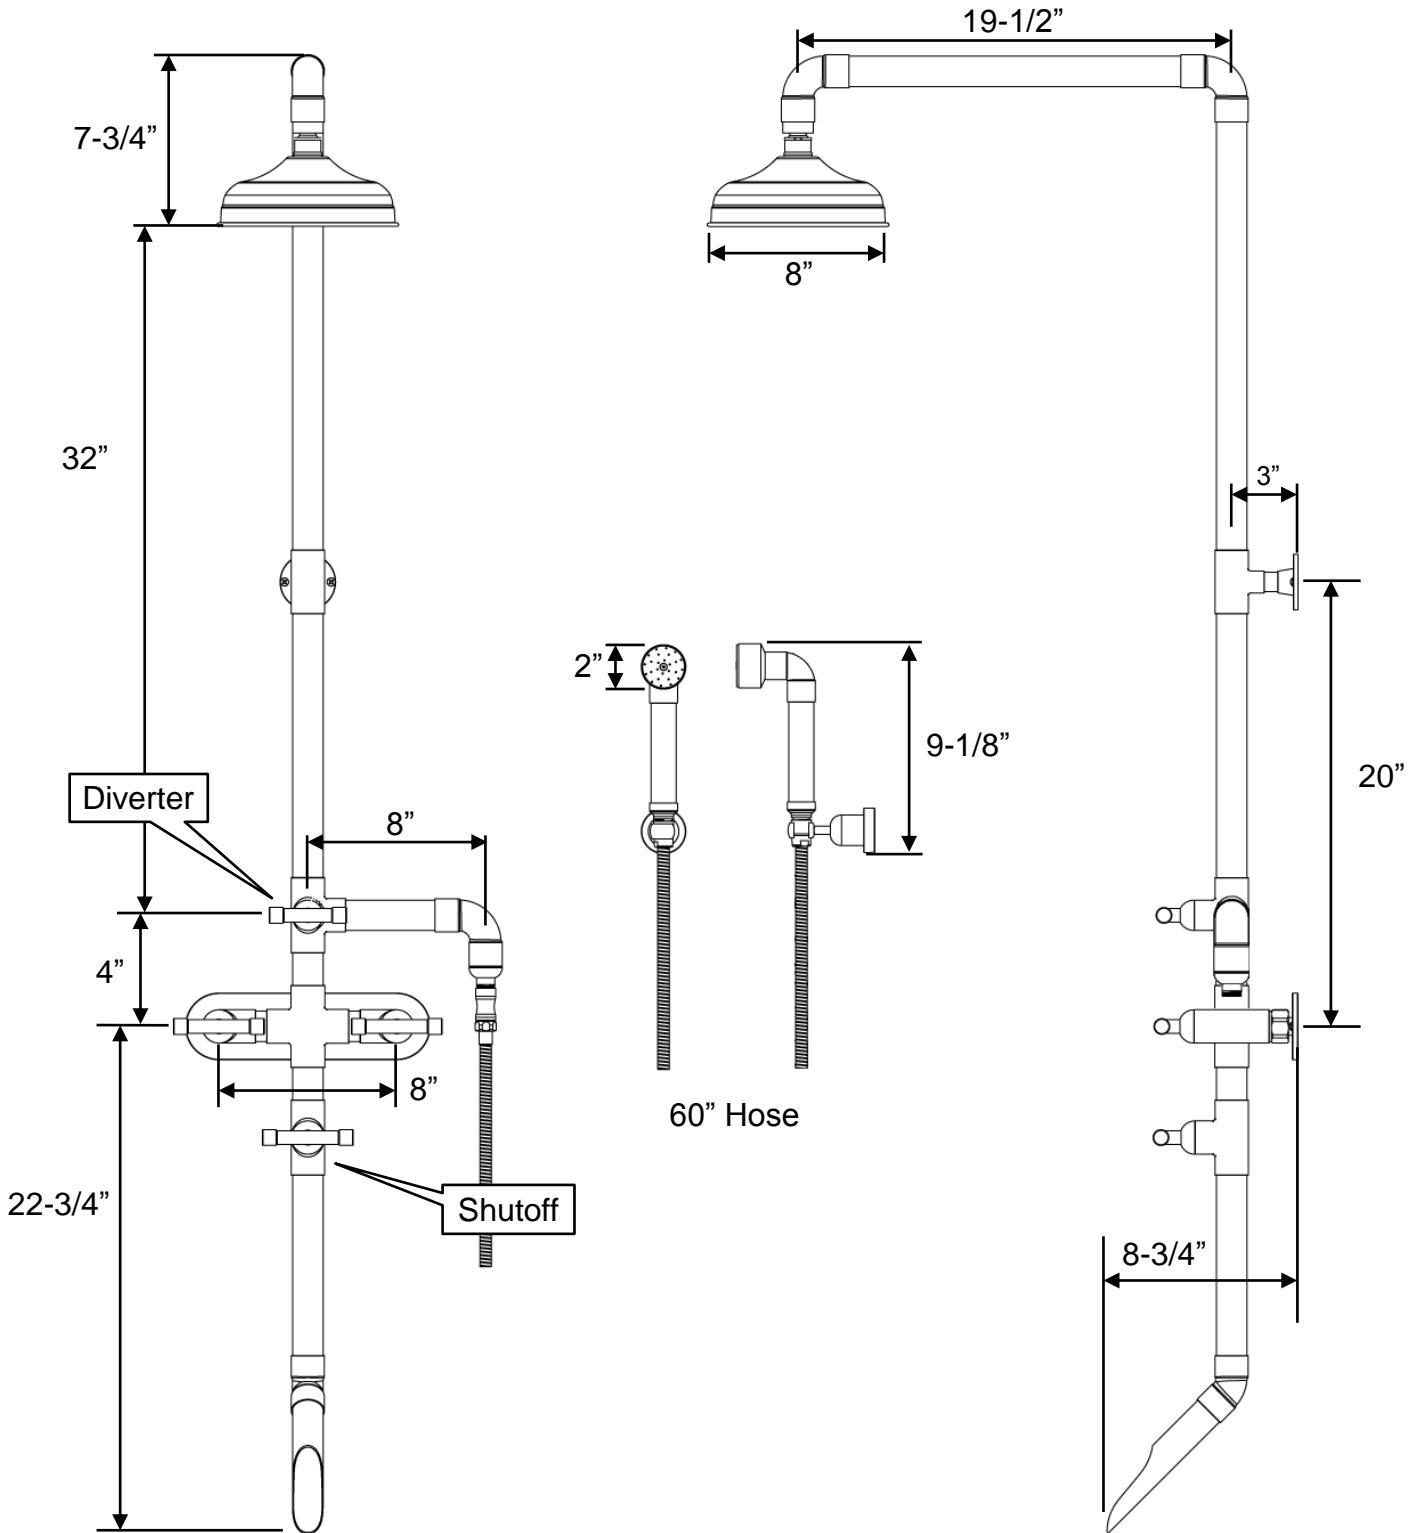

PRODUCT SPECIFICATIONS

Feb 2018

Waterbridge Exposed Shower WB-SHW-880

- Dimensions apply to systems produced after Jan. 1st, 2018
- Custom dimensions and finishes available

Connection	1/2" copper
GPM	2.0