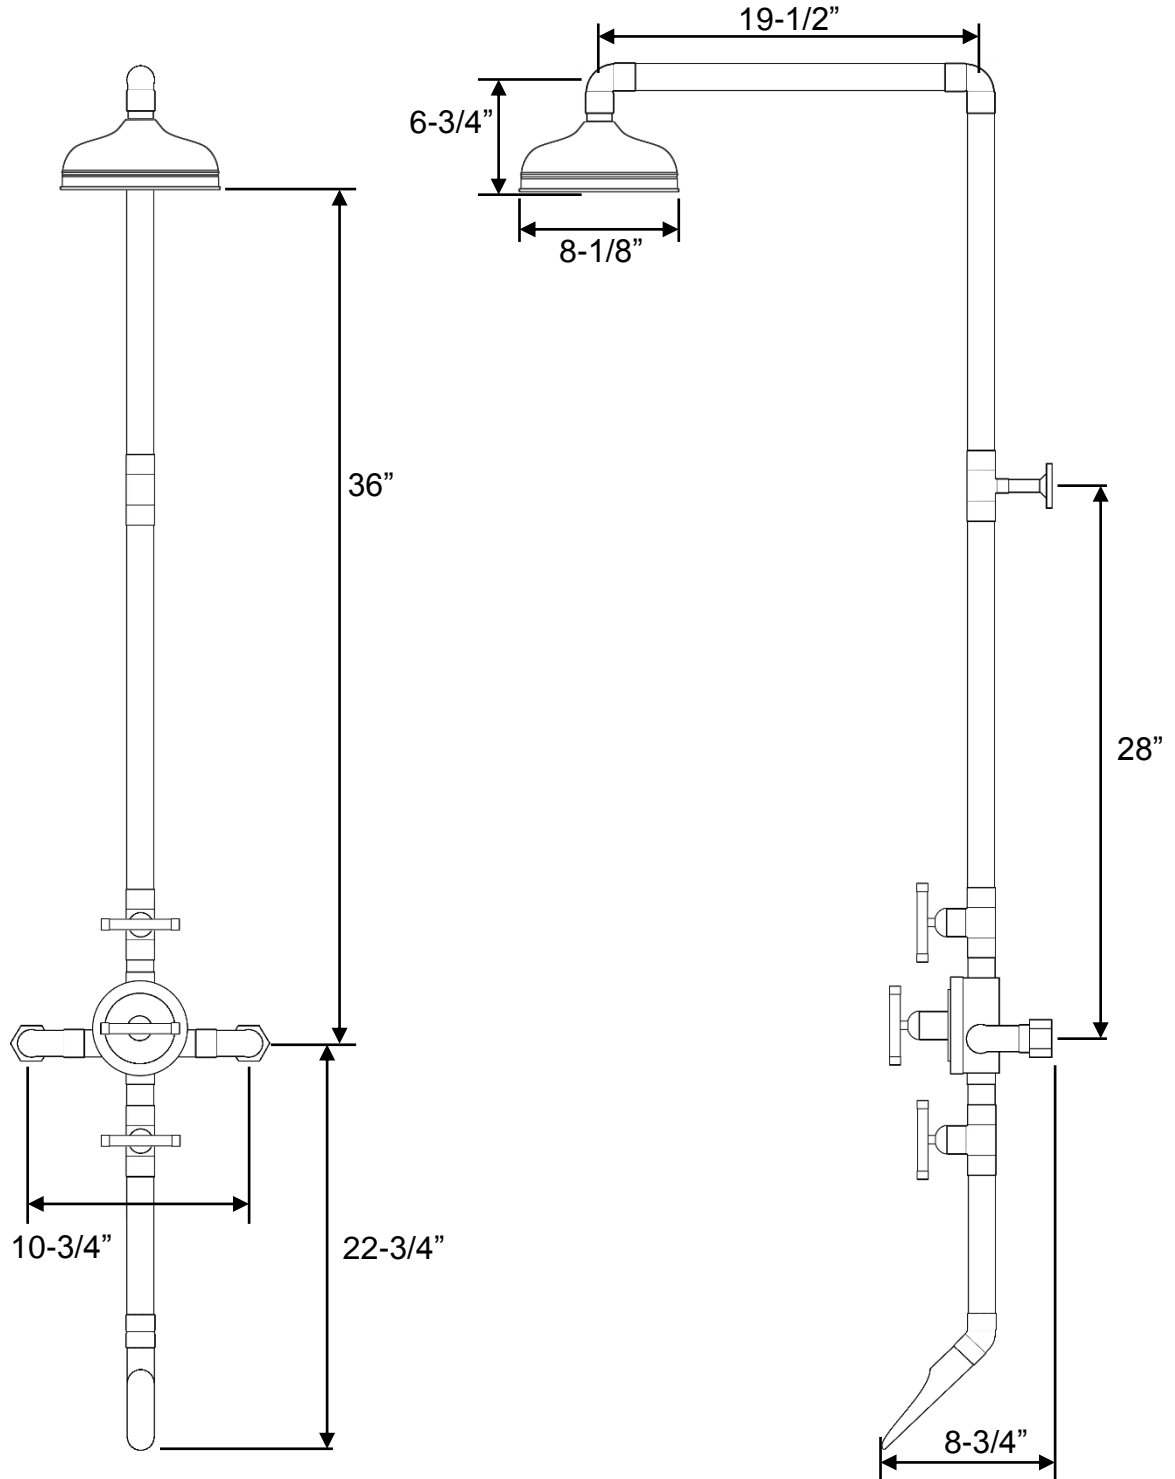

PRODUCT SPECIFICATIONS

Waterbridge Thermostatic Exposed Shower WB-SHW-970

Jun 2017

- ADA Compliant
- Cross handles and offset lever handles available
- Custom sizes and finishes available

Connection	3/4" FIP
Head GPM	2.0
Spout GPM	7-8