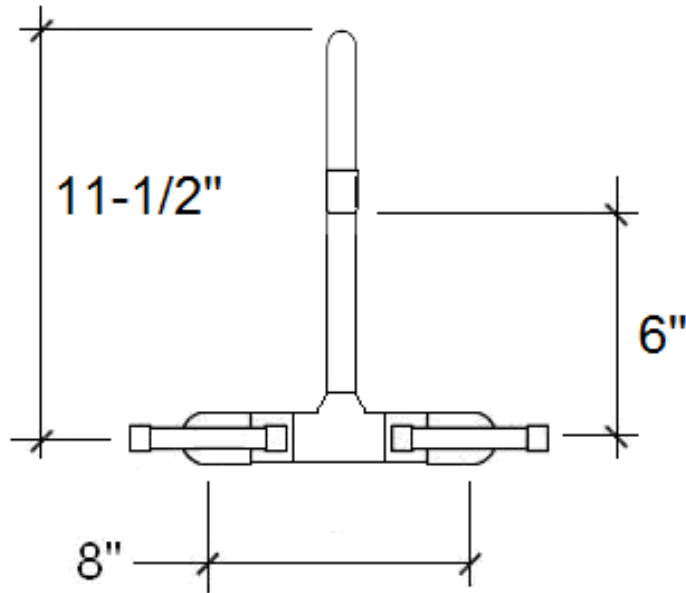

PRODUCT SPECIFICATIONS

Waterbridge Wall Faucet with Gooseneck Spout WB-WM-ARC-FX

Jan 2014

- ADA Compliant
- Fixed spout
- Offset and Cross handles available
- Custom finishes available

| | |
|------------|--------------|
| Connection | 1/2" Copper |
| Valve | 1/2" Ceramic |
| GPM | 1.5 |
| | |
| | |