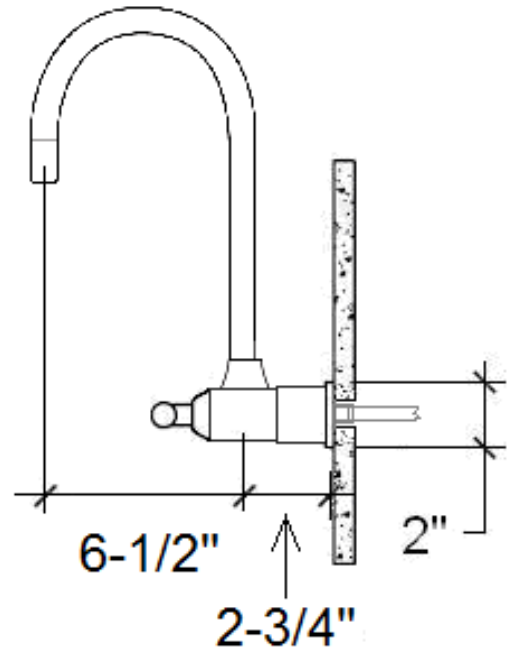

PRODUCT SPECIFICATIONS

Waterbridge Wall Faucet with Gooseneck Spout WB-WM-ARC-FX

Jan 2014

- ADA Compliant
- Fixed spout
- Offset and Cross handles available
- Custom finishes available

| | |
|------------|--------------|
| Connection | 1/2" Copper |
| Valve | 1/2" Ceramic |
| GPM | 1.5 |
| | |
| | |