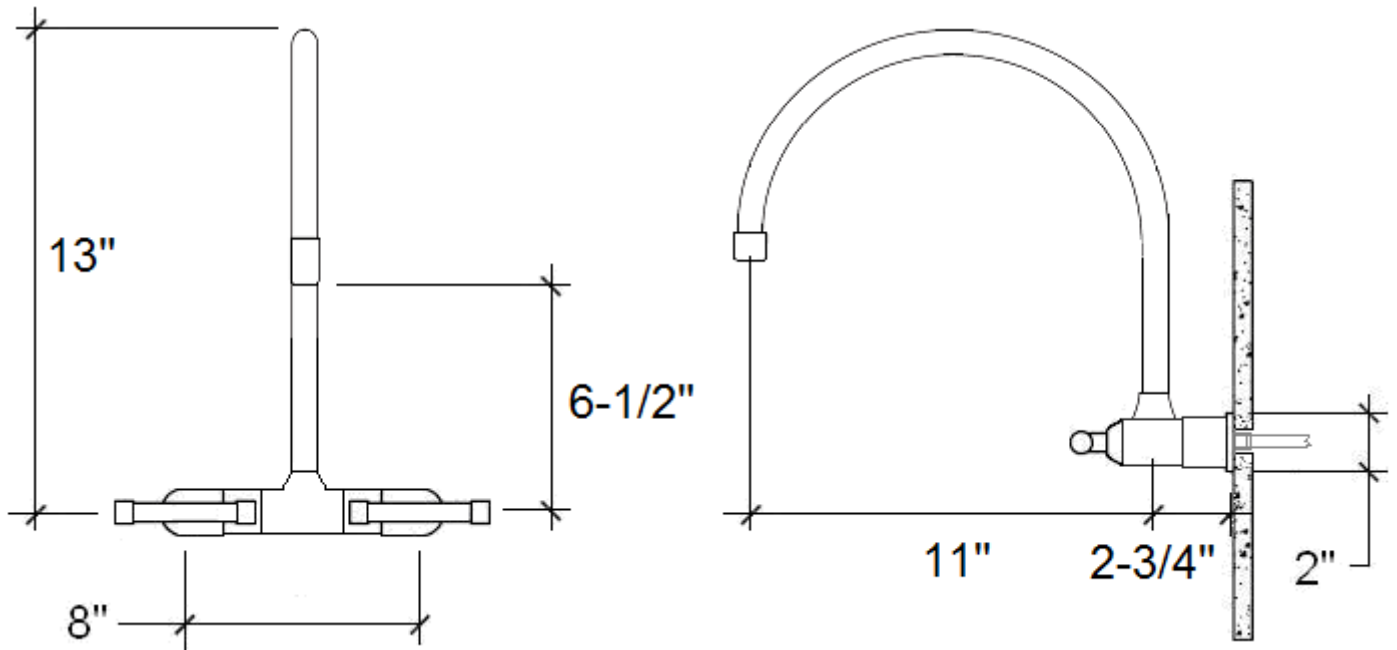

PRODUCT SPECIFICATIONS

Waterbridge Wall Faucet with Large Gooseneck Spout

WB-WM-ARC-LQ

Jul 2015

- ADA Compliant
- Swivel spout
- Offset and Cross handles available
- Custom finishes available

| | |
|------------|--------------|
| Connection | 1/2" Copper |
| Valve | 1/2" Ceramic |
| GPM | 1.5 |
| | |
| | |