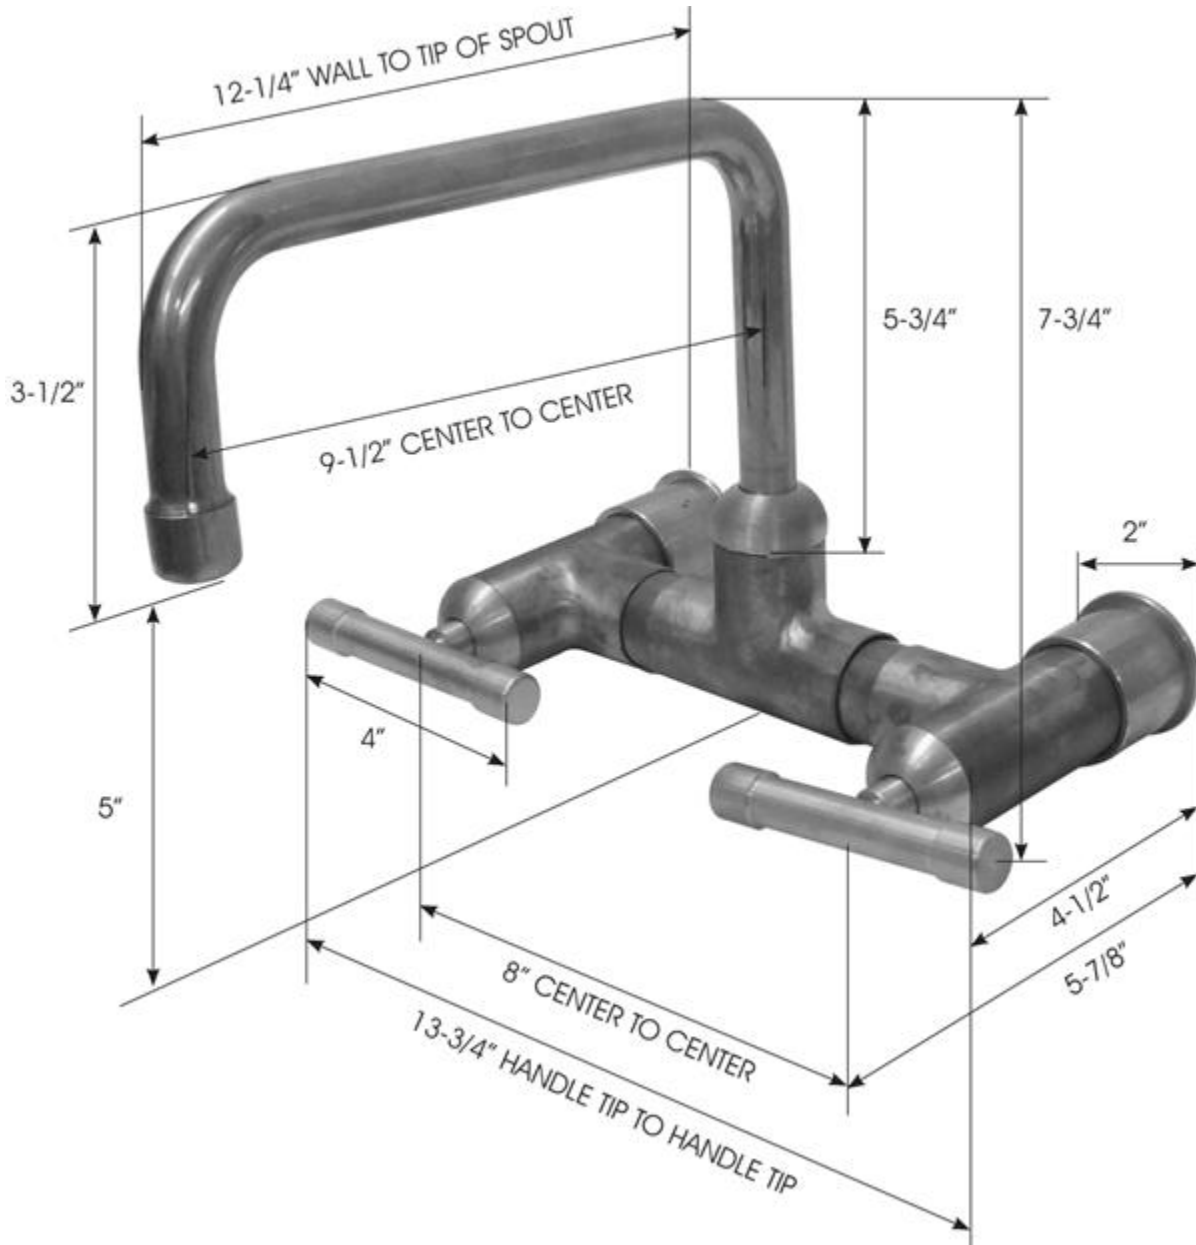

PRODUCT SPECIFICATIONS

Waterbridge Wall Faucet with Square Spout WB-WM-SQ-SW

April 2013

- ADA Compliant
- Swivel spout
- Offset and Cross handles available
- Custom sizes and finishes available

Connection	1/2" Copper
Valve	1/2" Ceramic
GPM	1.5