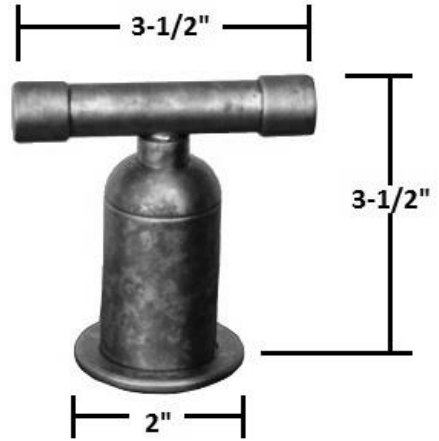

# PRODUCT SPECIFICATIONS

Wherever Deck Faucet with Short Cap Spout  
WE-LAV-DM-CAP-S

Oct 2016

3-1/2"

- 1-1/2" Maximum countertop thickness
- Includes Lift & Turn drain
- Offset and Cross handles available
- Custom sizes and finishes available
- ADA Compliant

Connection	1/2" NPT
Valve	1/2" Ceramic
GPM	1.2