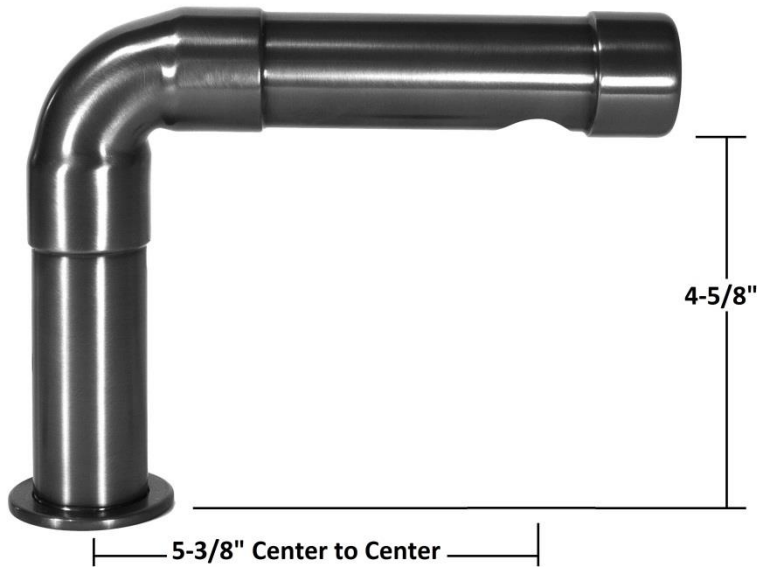

# PRODUCT SPECIFICATIONS

Wherever Deck Faucet with Short Cap Spout  
WE-LAV-DM-CAP-S

Oct 2016

3-1/2"

- 1-1/2" Maximum countertop thickness
- Includes Lift & Turn drain
- Offset and Cross handles available
- Custom sizes and finishes available
- ADA Compliant

Connection	1/2" NPT
Valve	1/2" Ceramic
GPM	1.2