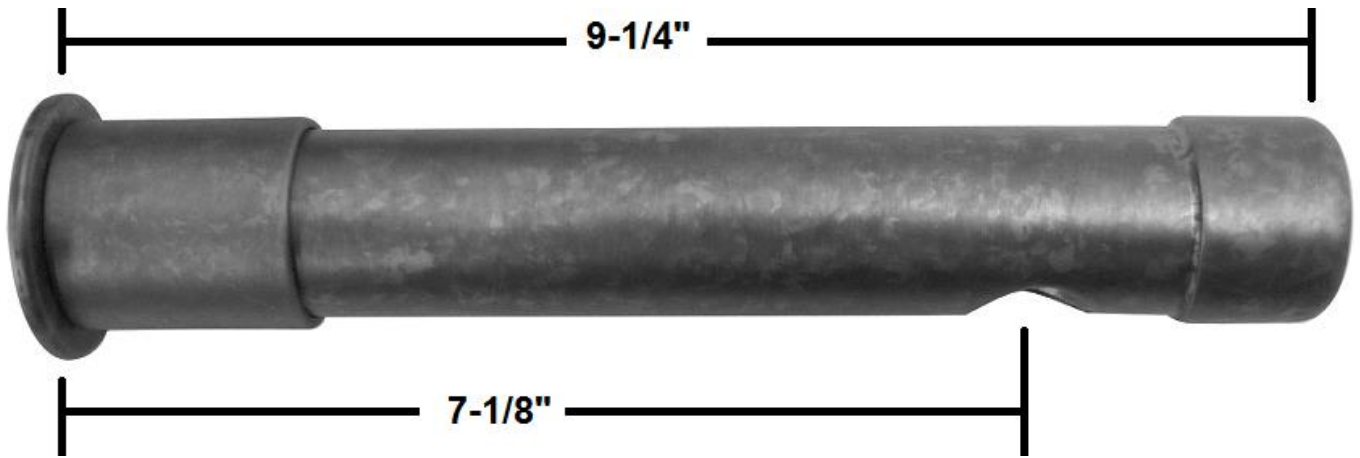

PRODUCT SPECIFICATIONS

Feb 2014

Wherever Cap Tub Spout
WE-RTF-WM-CAP-SPOUT

- Custom lengths and finishes available

Connection	1/2" NPT
GPM	7+