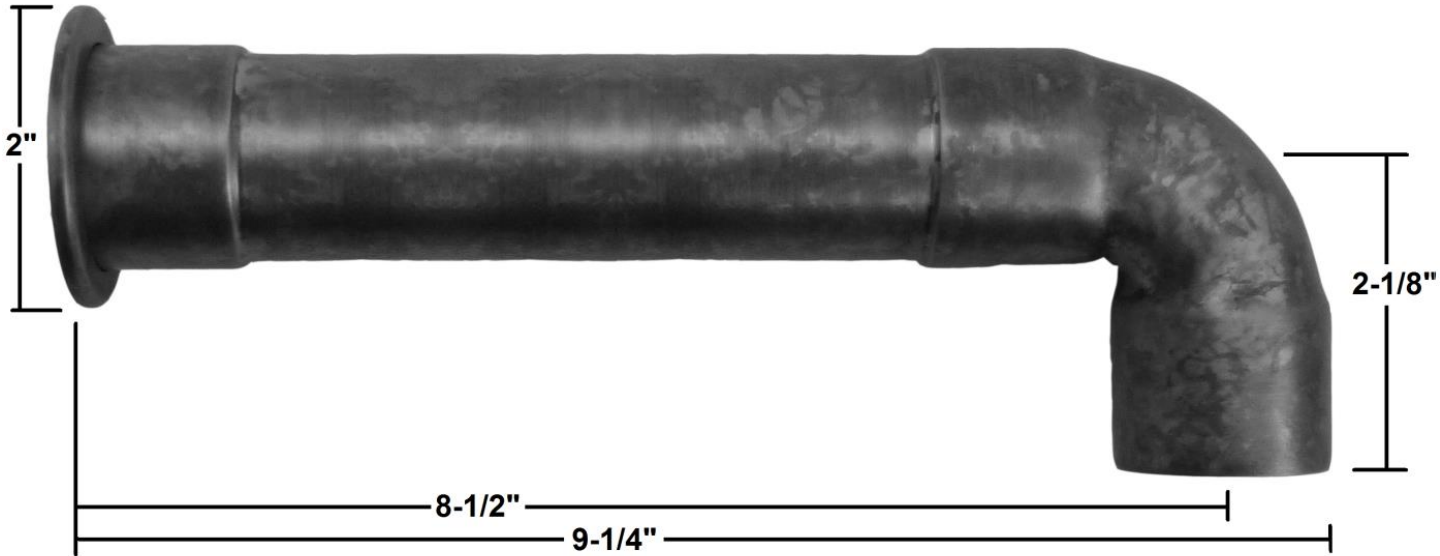

PRODUCT SPECIFICATIONS

Feb 2014

Wherever Elbow Tub Spout
WE-RTF-WM-LBO-L-SPOUT

<ul style="list-style-type: none"> • Custom lengths and finishes available 	Connection	1/2" NPT
	GPM	7+