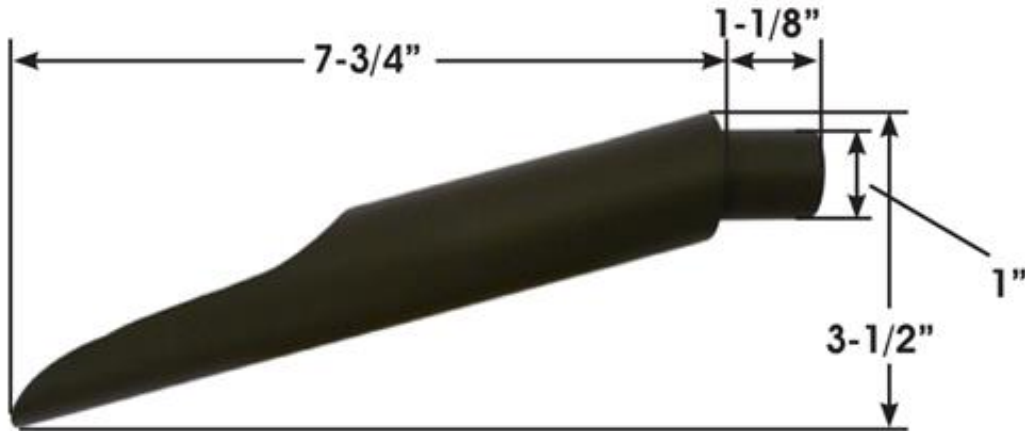

# PRODUCT SPECIFICATIONS

Wherever Waterfall Tub Spout  
WE-RTF-WM-WF-SPOUT

Feb 14

TRIM RING

1/2" NPT  
NIPPLE ADAPTER

- Custom sizes and finishes available

Connection	1/2" NPT
GPM	7+