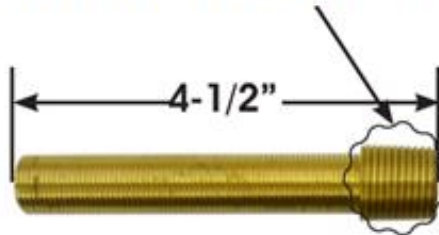

# PRODUCT SPECIFICATIONS

Wherever Waterfall Tub Spout  
WE-RTF-WM-WF-SPOUT

Feb 14

TRIM RING

1/2" NPT  
NIPPLE ADAPTER

- Custom sizes and finishes available

Connection	1/2" NPT
GPM	7+