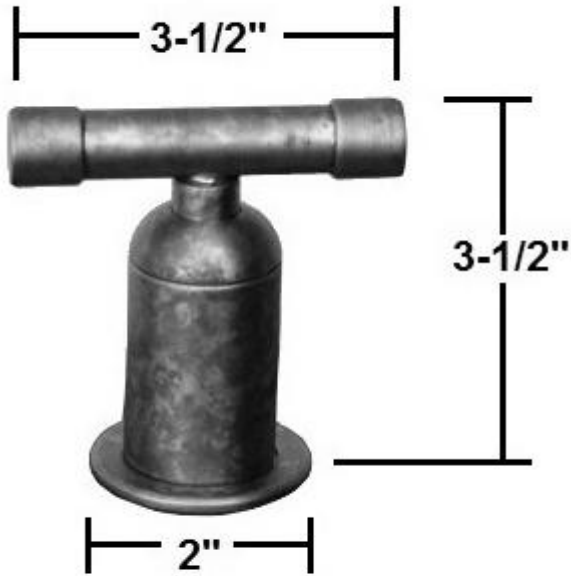

# PRODUCT SPECIFICATIONS

Wherever Wall Mount 1/2" In-Line Shutoff  
WE-WM-1/2VC

Jan 2014

- ADA Compliant
- Offset and Cross handles available
- Custom finishes available

Connection	1/2" NPT
Valve	1/2" Ceramic
GPM	5-7