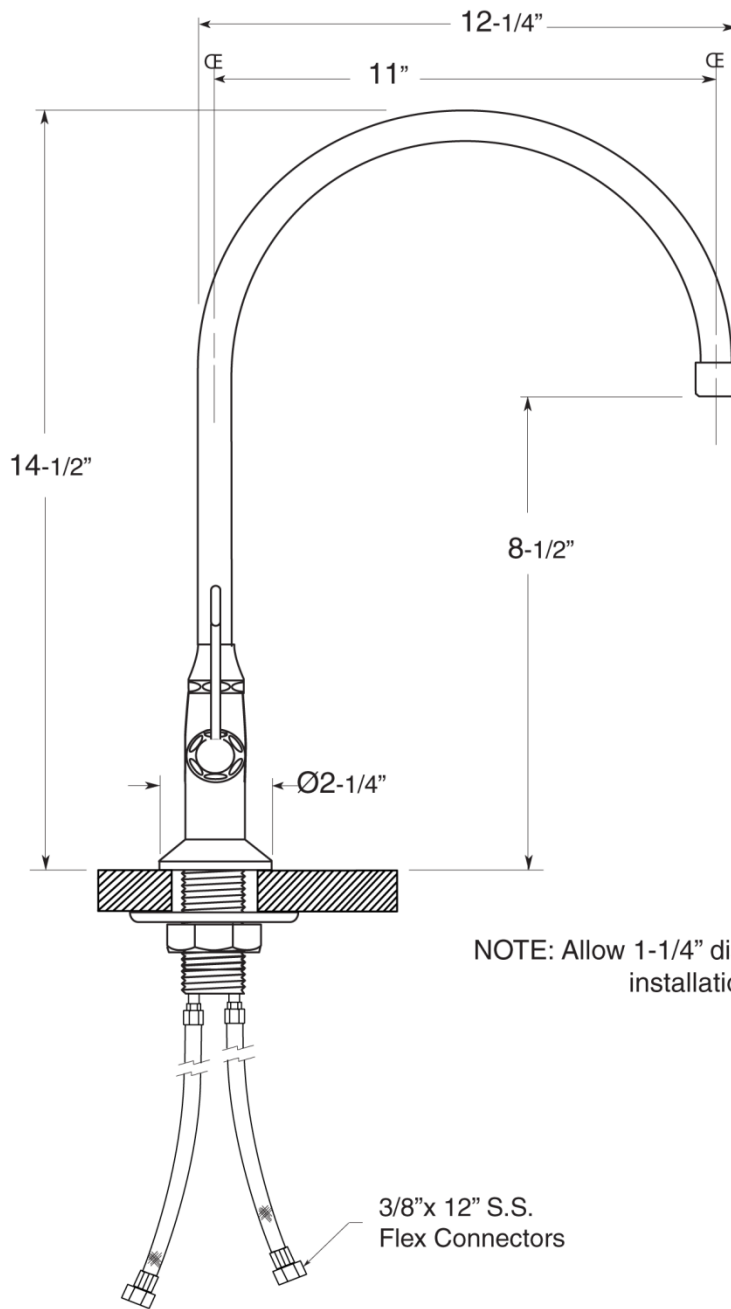

## Wingnut Deck Faucet with Large Gooseneck Spout

WN-GN-LG

July 2013

NOTE: Allow 1-1/4" diameter hole for installation

3/8"x 12" S.S.  
Flex Connectors

- ADA Compliant
- Custom finishes available

Connection	3/8" Compression
Valve	1/2" Ceramic
GPM	1.5