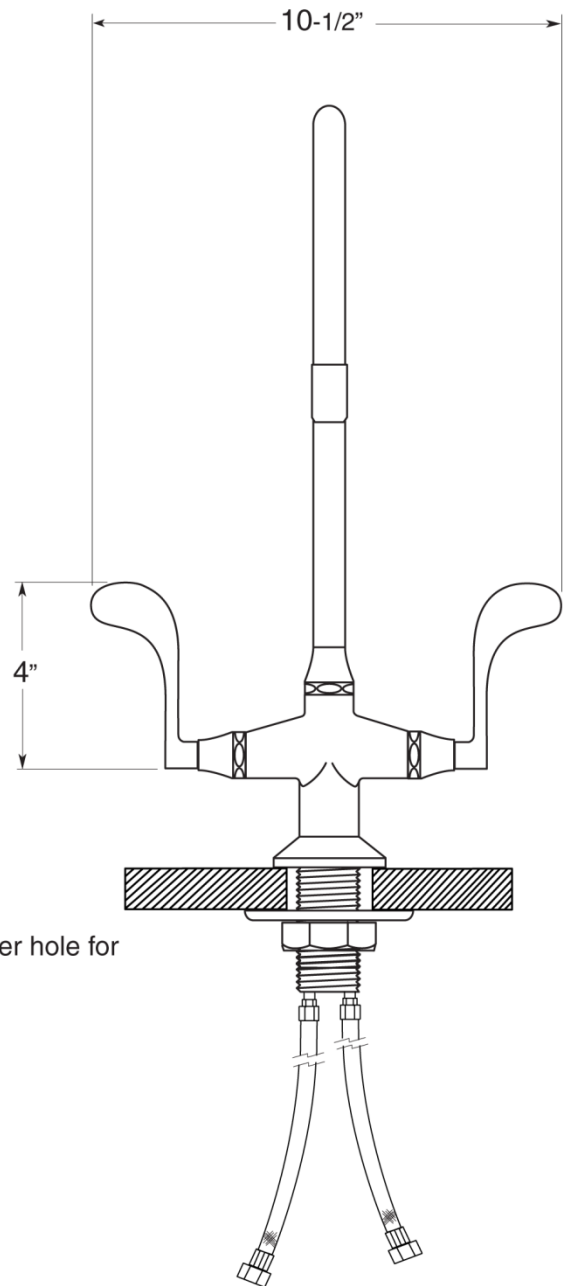

## Wingnut Deck Faucet with Large Gooseneck Spout

WN-GN-LG

July 2013

NOTE: Allow 1-1/4" diameter hole for installation

3/8"x 12" S.S.  
Flex Connectors

- ADA Compliant
- Custom finishes available

Connection	3/8" Compression
Valve	1/2" Ceramic
GPM	1.5