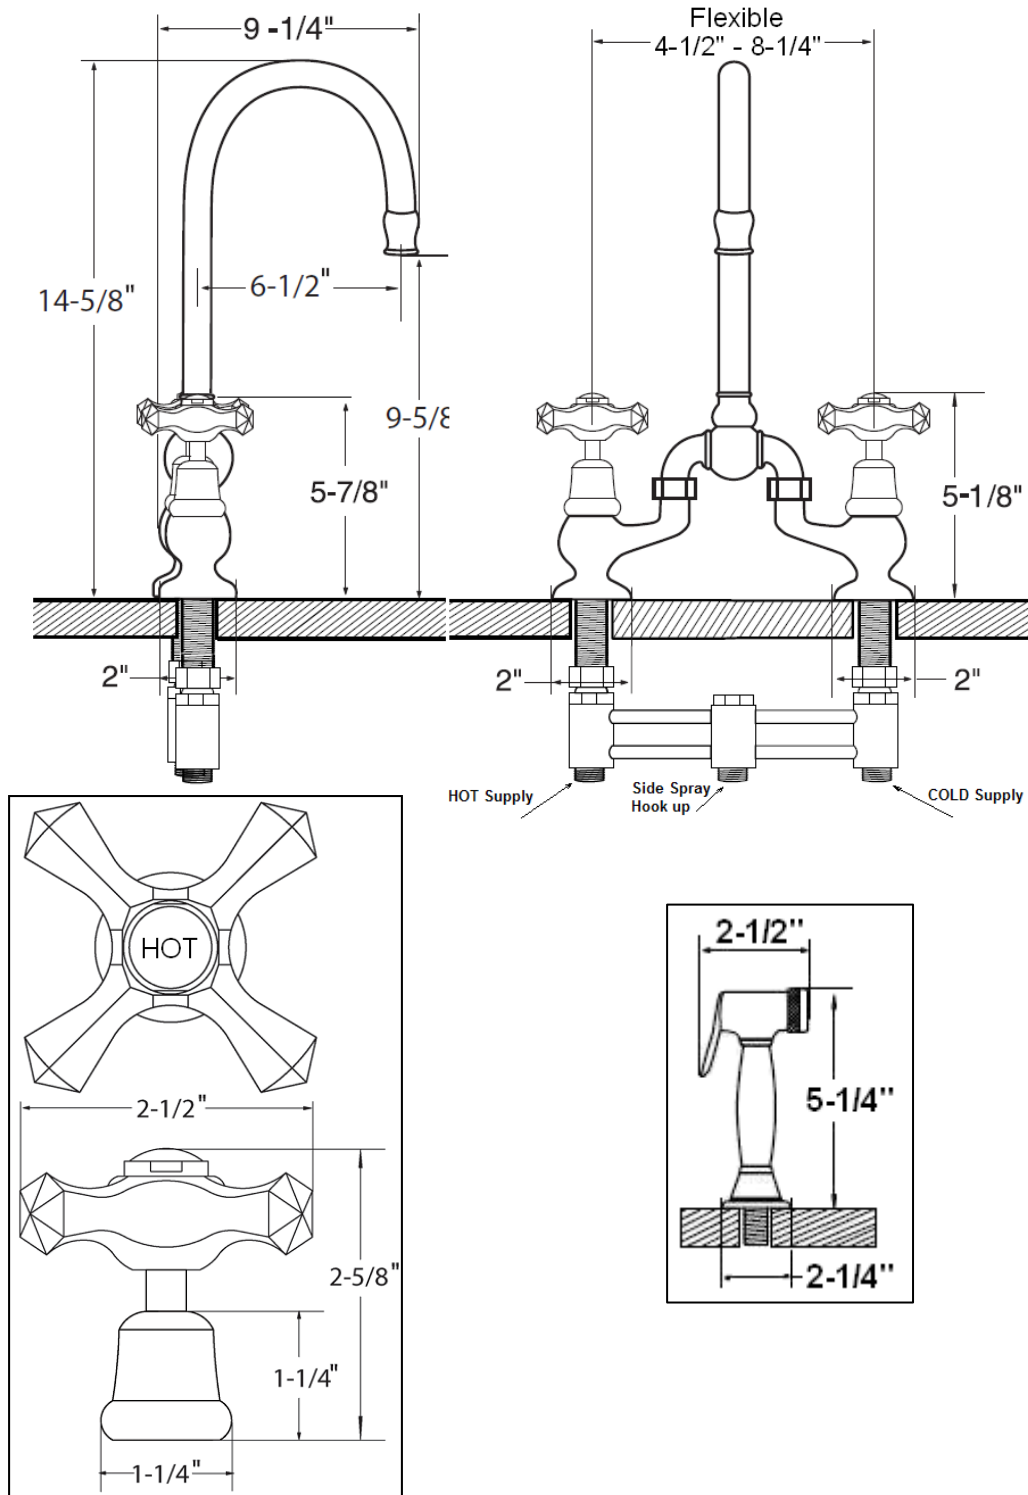

PRODUCT SPECIFICATIONS

BROWNSTONE KITCHEN FAUCET w/SIDE SPRAY

Sonoma Forge, 133 Copeland Street, Petaluma, CA 94952
T (800) 330-5553 T (707) 789-9130 F (707)789-9201
www.sonomaforge.com info@sonomaforge.com